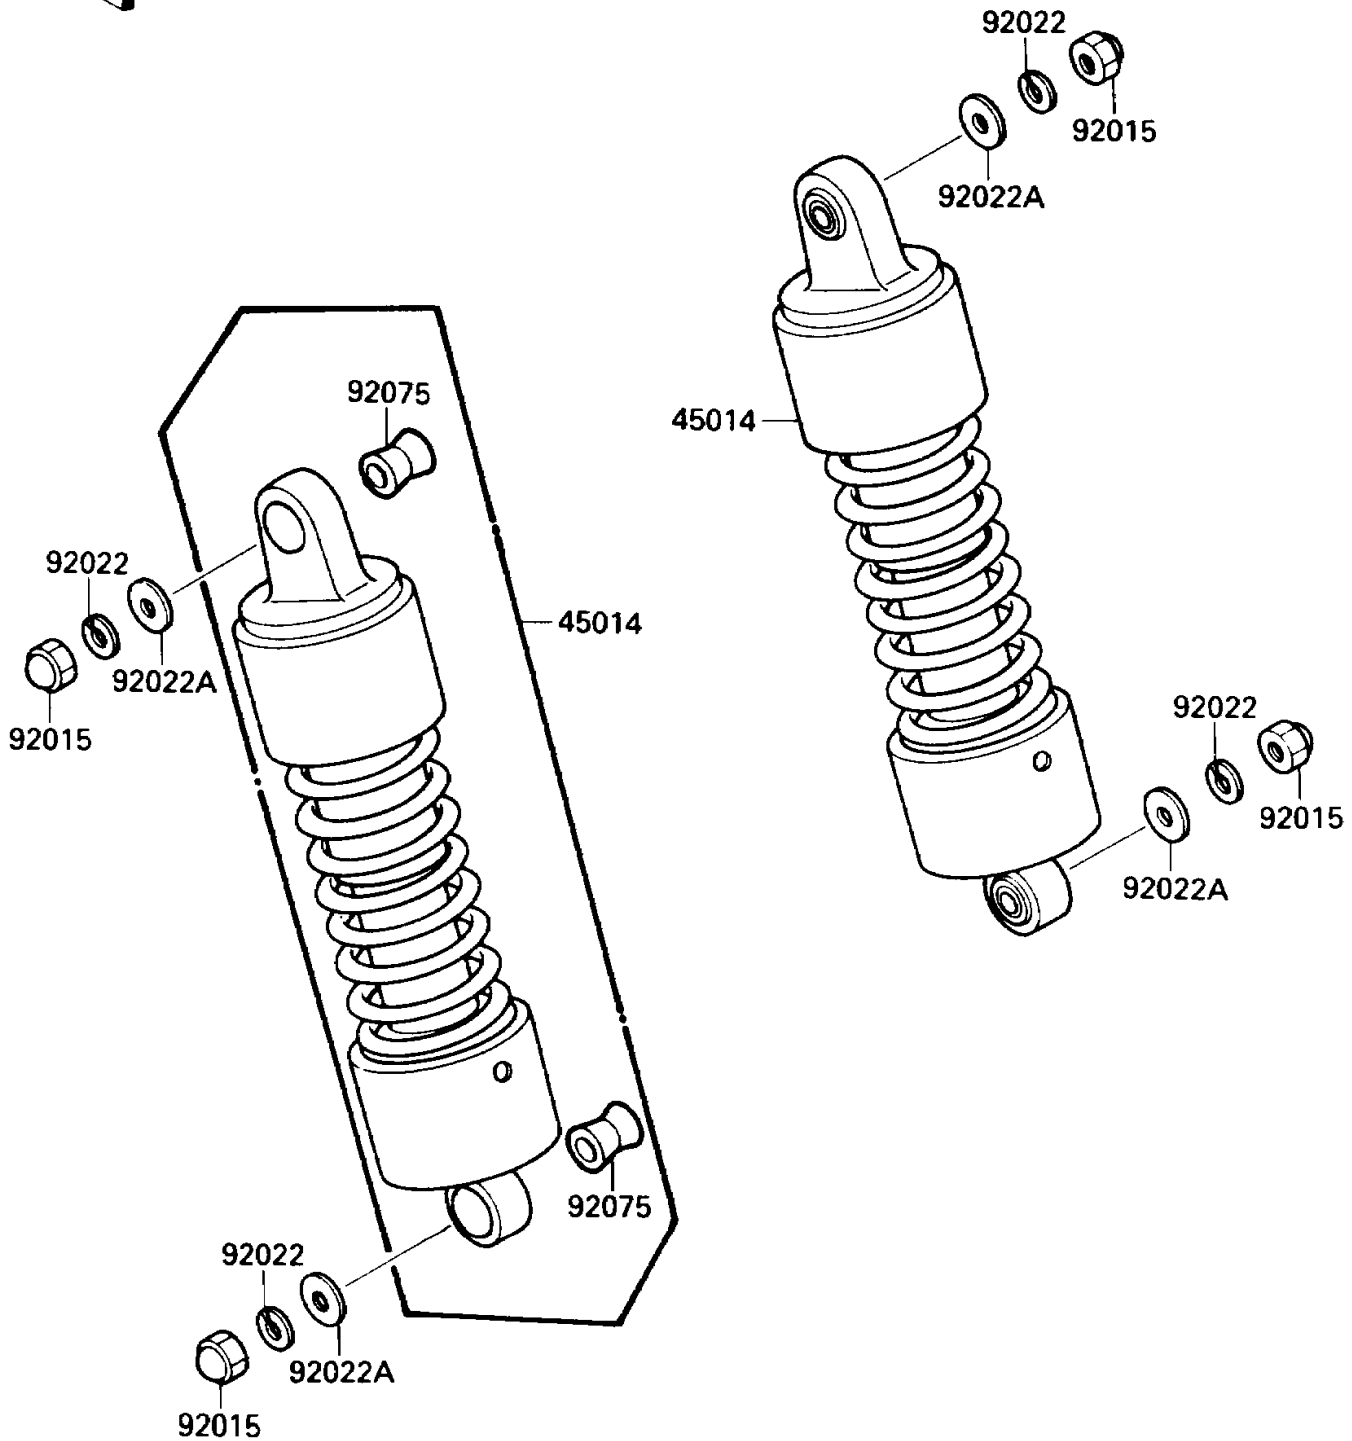

1988 Vulcan 88

PARTS DIAGRAM

Suspension/Shock Absorber

F2151-0015

1988 Vulcan 88

PARTS LIST

Suspension/Shock Absorber

ITEM NAME

PART NUMBER

QUANTITY
