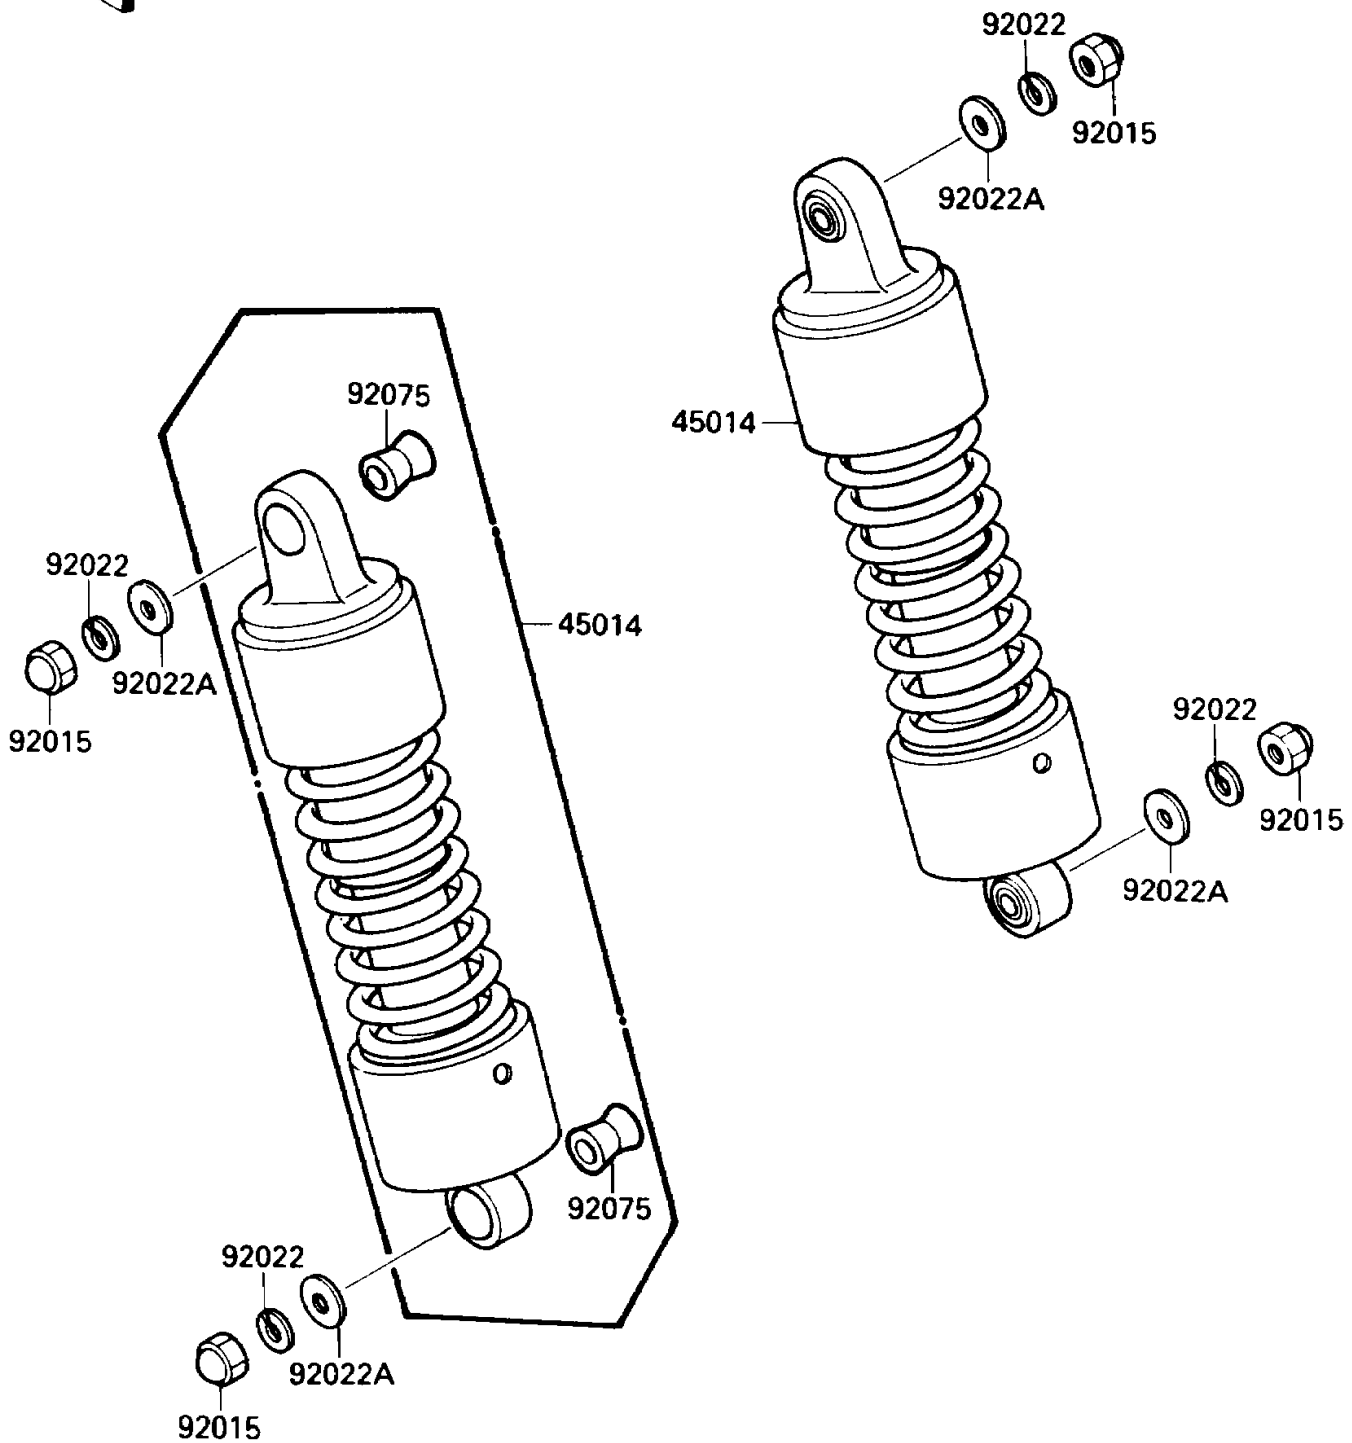

1987 Vulcan 88

PARTS DIAGRAM

Suspension/Shock Absorber

F2151-0015

1987 Vulcan 88

PARTS LIST

Suspension/Shock Absorber

Kawasaki

Let the Good Times Roll®

ITEM NAME

PART NUMBER

QUANTITY
