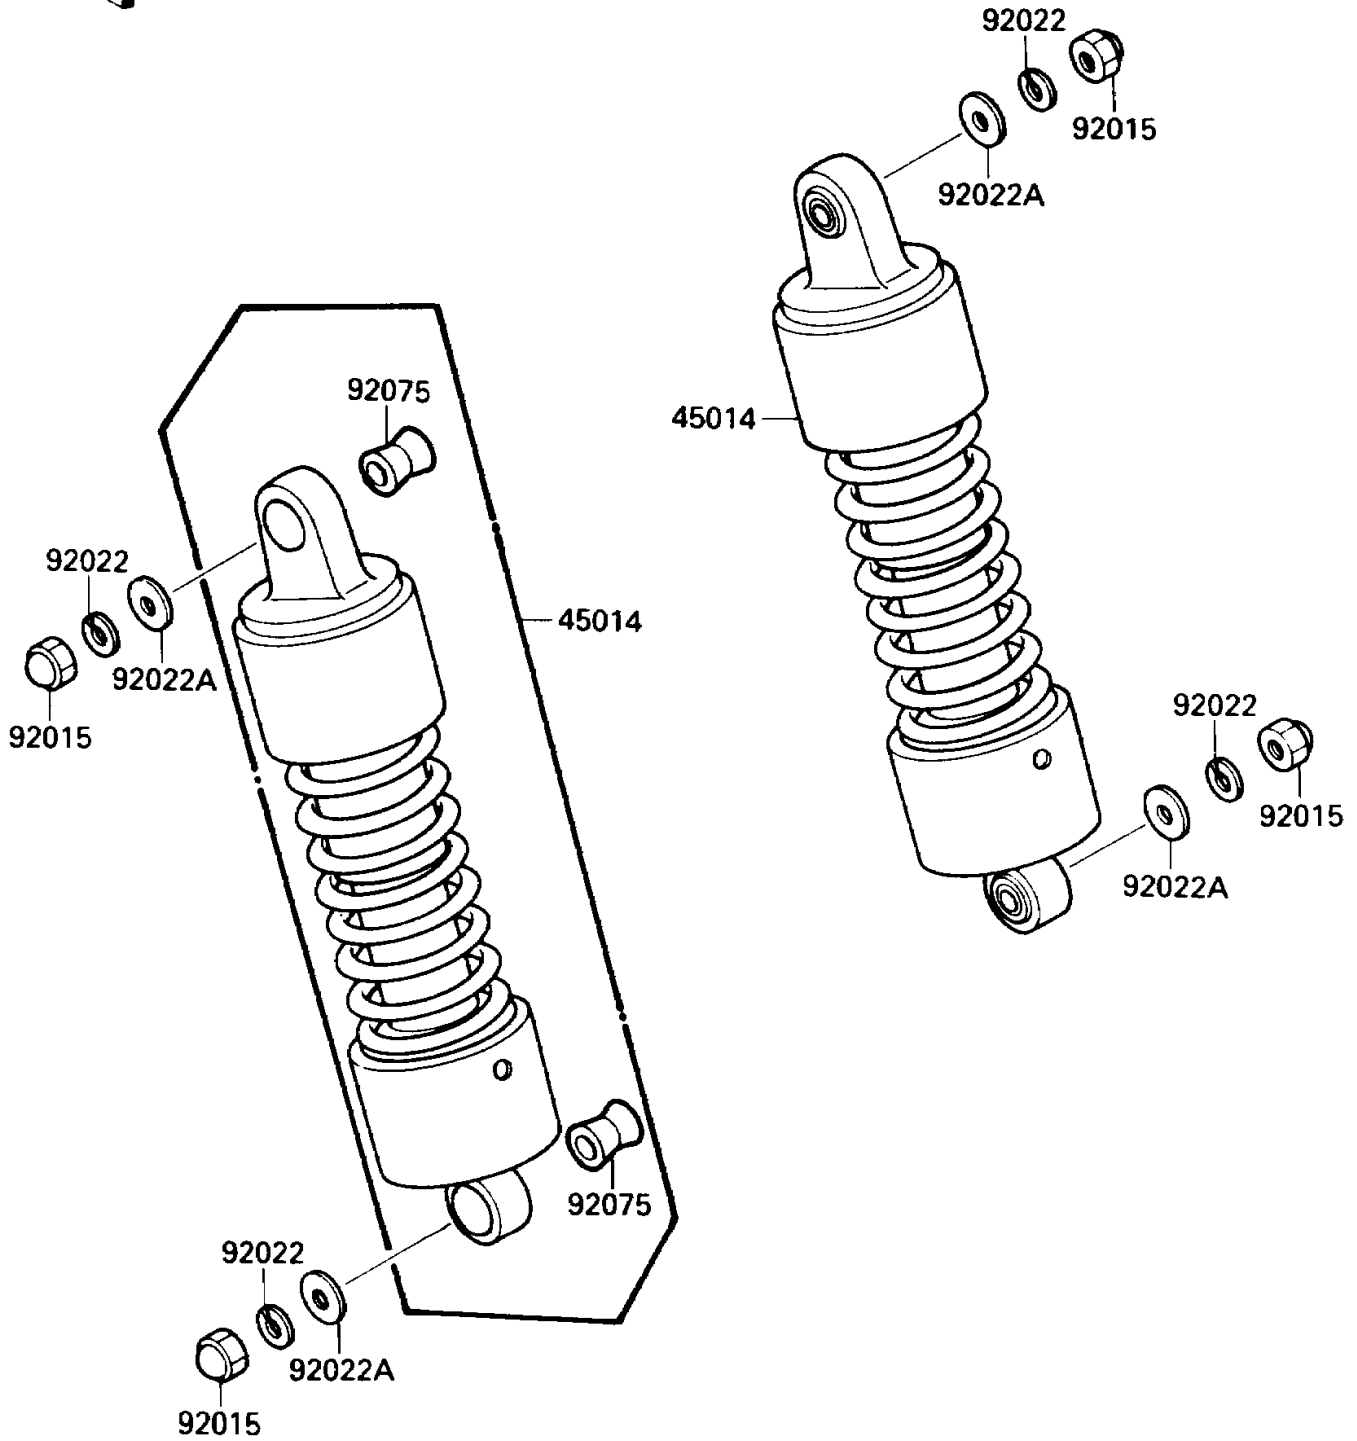

1987 Vulcan 88

PARTS DIAGRAM

Suspension/Shock Absorber

F2151-0015

1987 Vulcan 88

PARTS LIST

Suspension/Shock Absorber

ITEM NAME

PART NUMBER

QUANTITY
