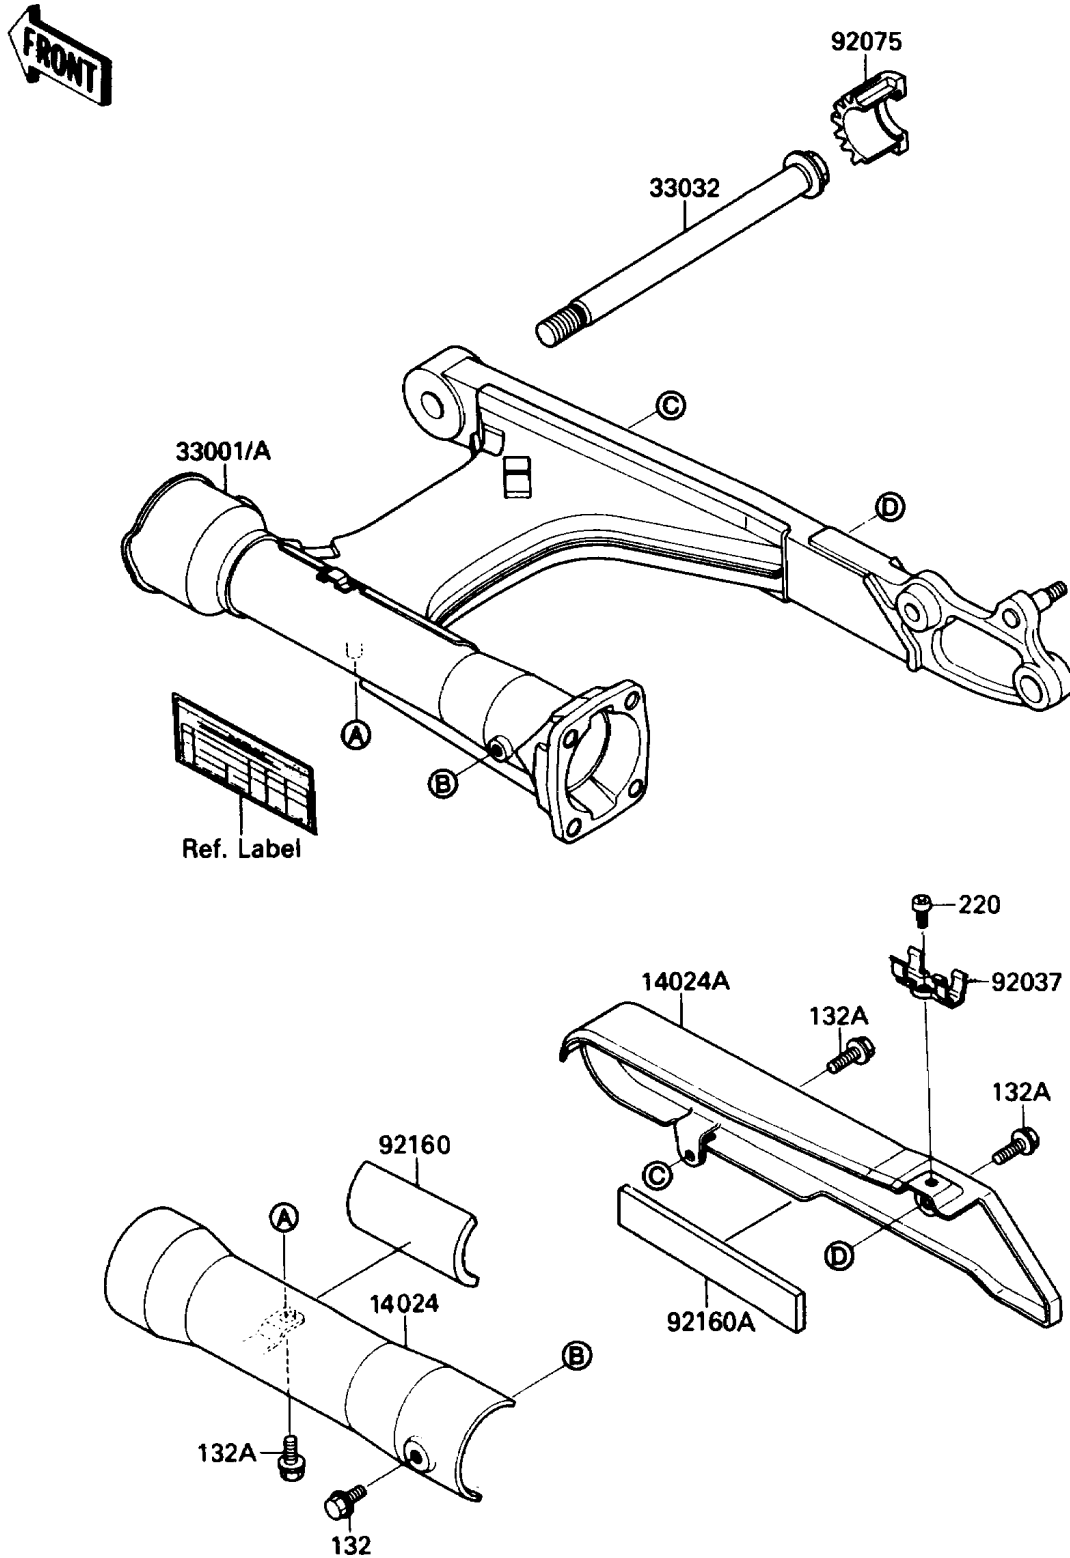

1988 Vulcan 88

PARTS DIAGRAM

Swing Arm

F 2141

1988 Vulcan 88

PARTS LIST

Swing Arm

ITEM NAME

PART NUMBER

QUANTITY
