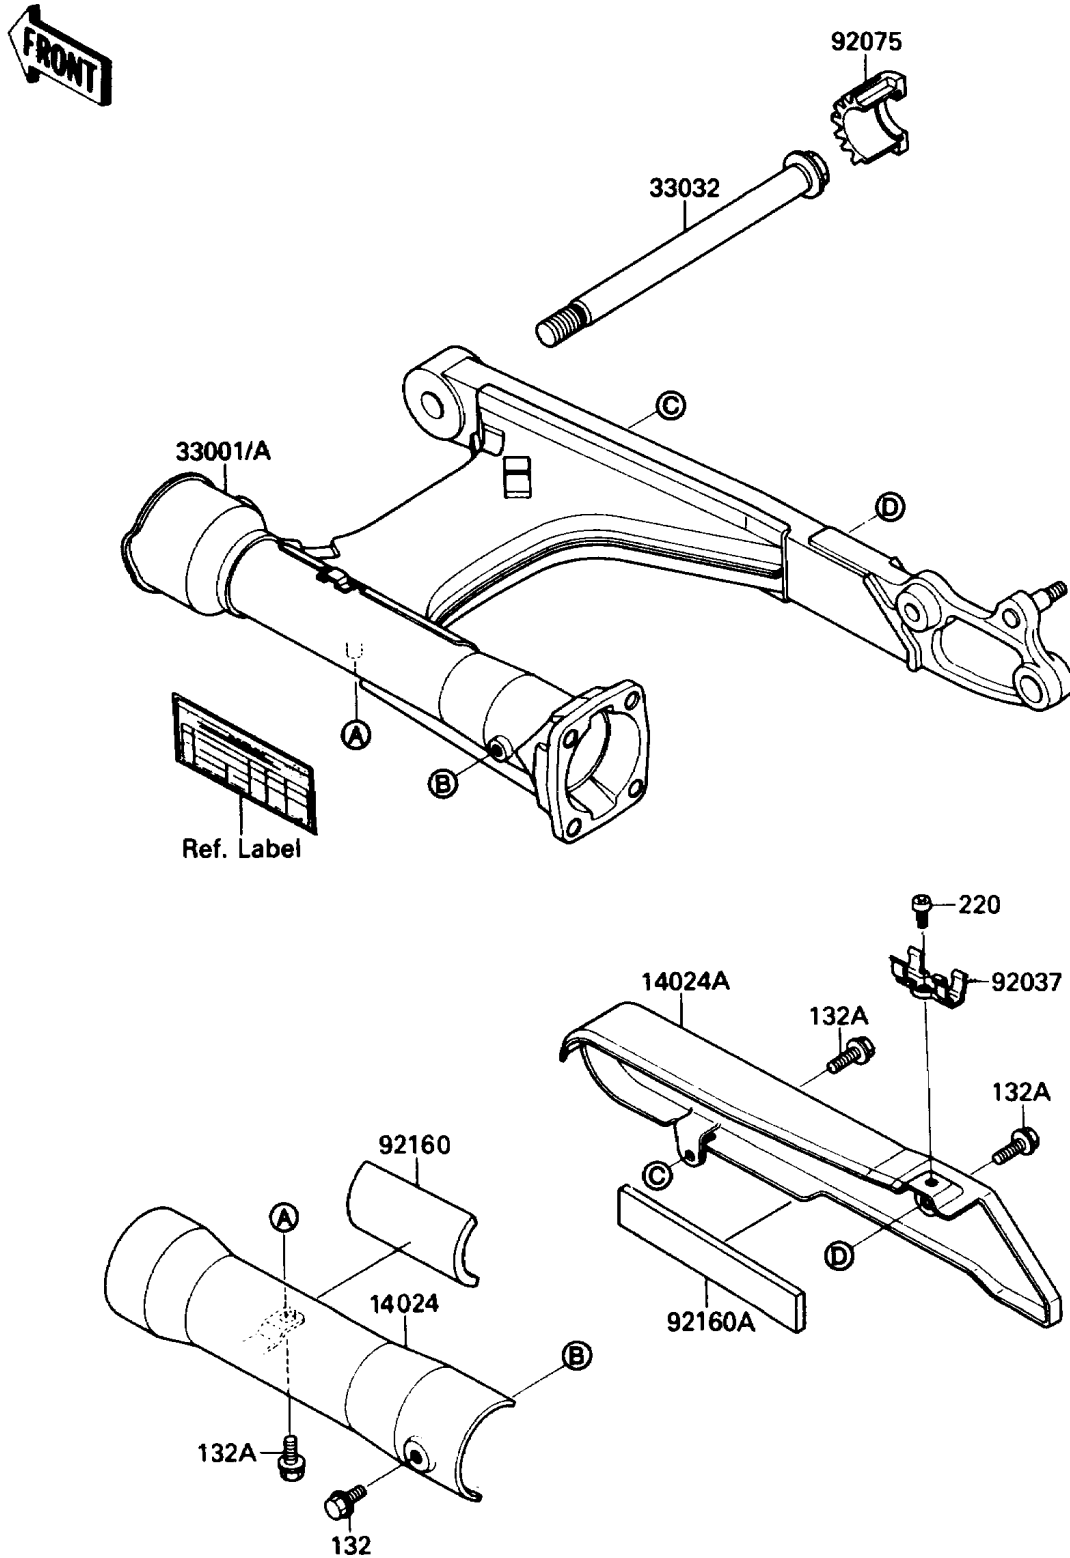

1989 Vulcan 88

PARTS DIAGRAM

Swing Arm

F 2141

1989 Vulcan 88

PARTS LIST

Swing Arm

ITEM NAME

PART NUMBER

QUANTITY
