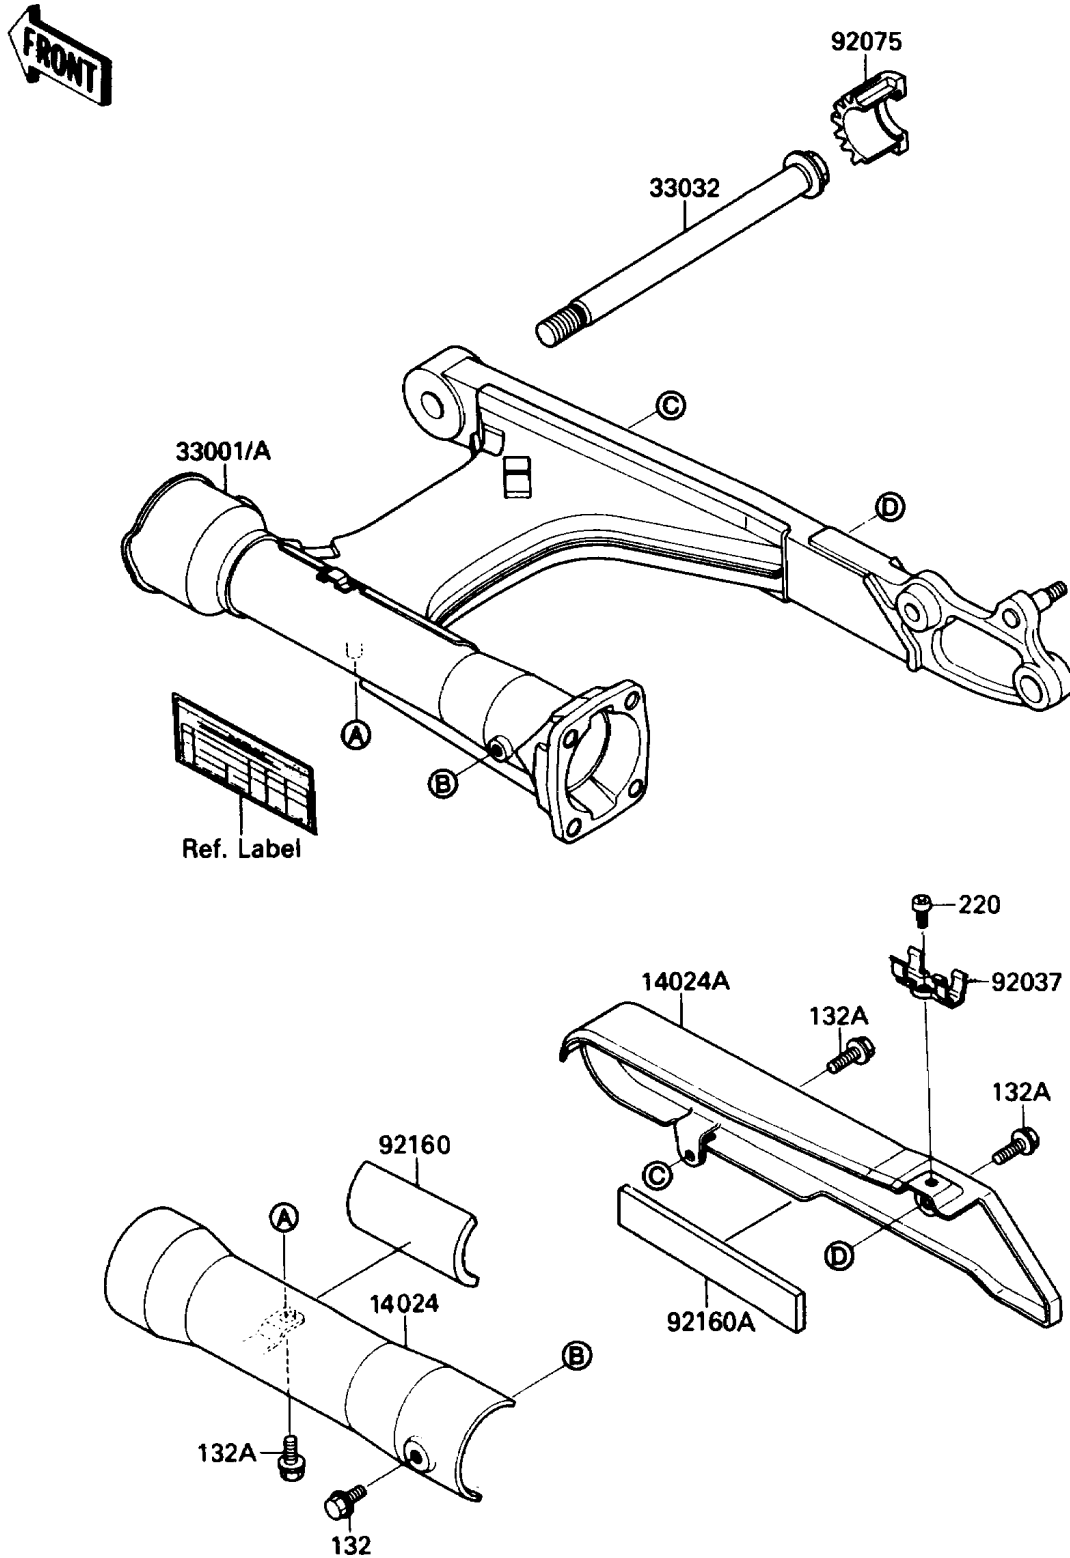

1987 Vulcan 88

PARTS DIAGRAM

Swing Arm

F 2141

1987 Vulcan 88

PARTS LIST

Swing Arm

Kawasaki

Let the Good Times Roll®

ITEM NAME

PART NUMBER

QUANTITY
