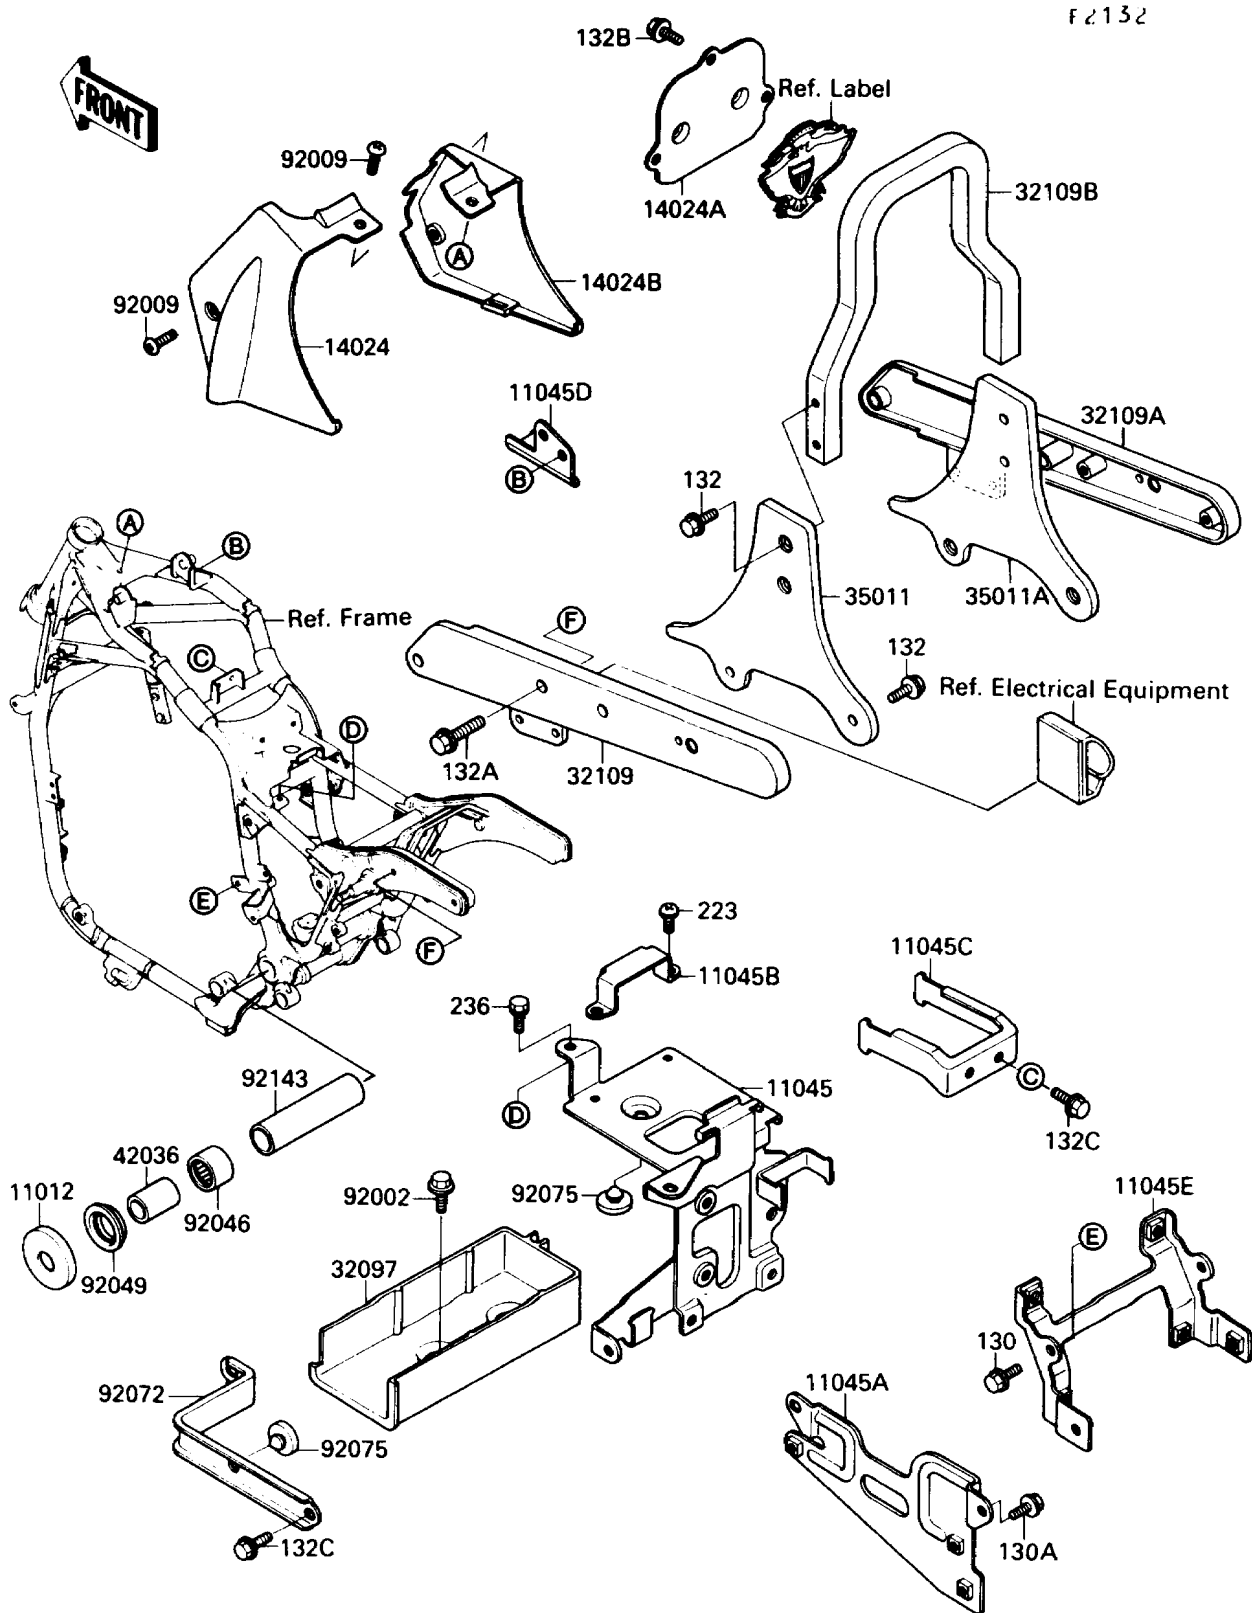

1987 Vulcan 88

PARTS DIAGRAM

Battery Case

F2132

1987 Vulcan 88

PARTS LIST

Battery Case

Kawasaki

Let the Good Times Roll®

ITEM NAME

PART NUMBER

QUANTITY
