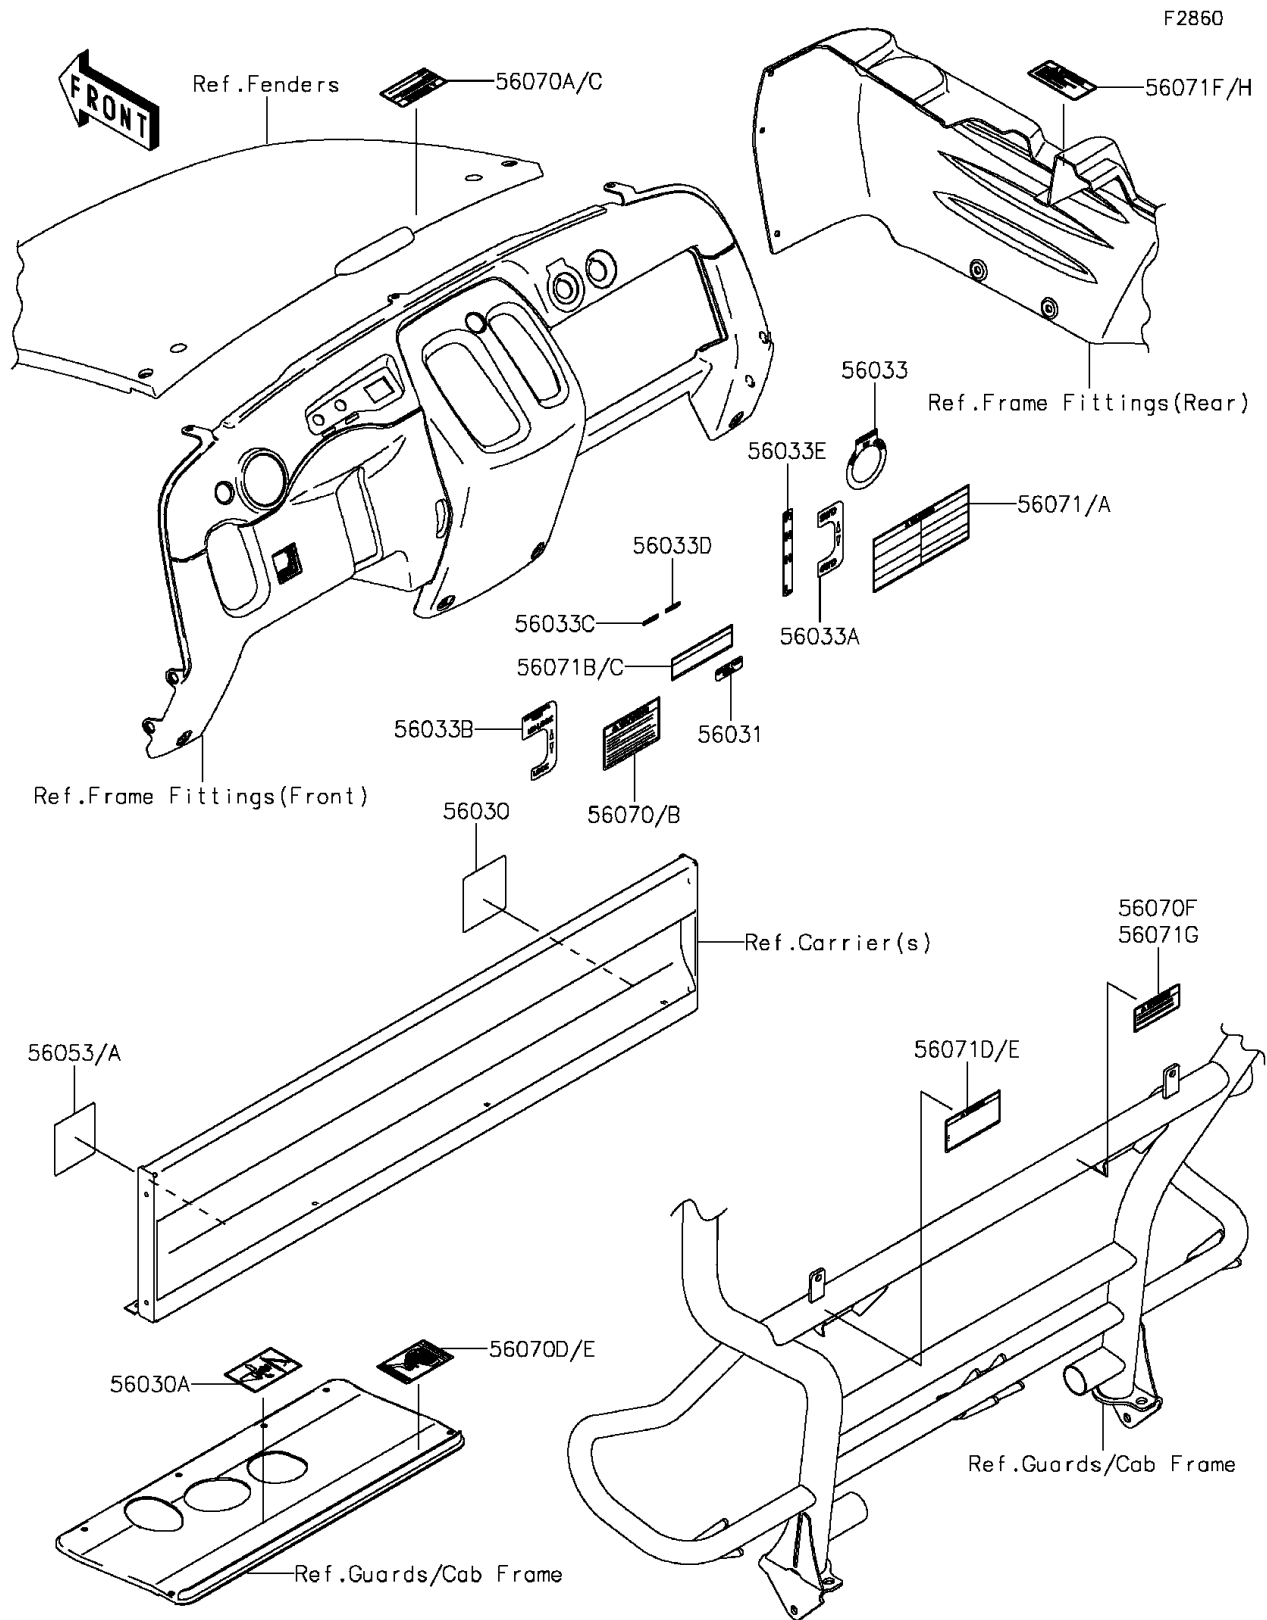

2016 MULE™ 610 4x4

PARTS DIAGRAM

Labels