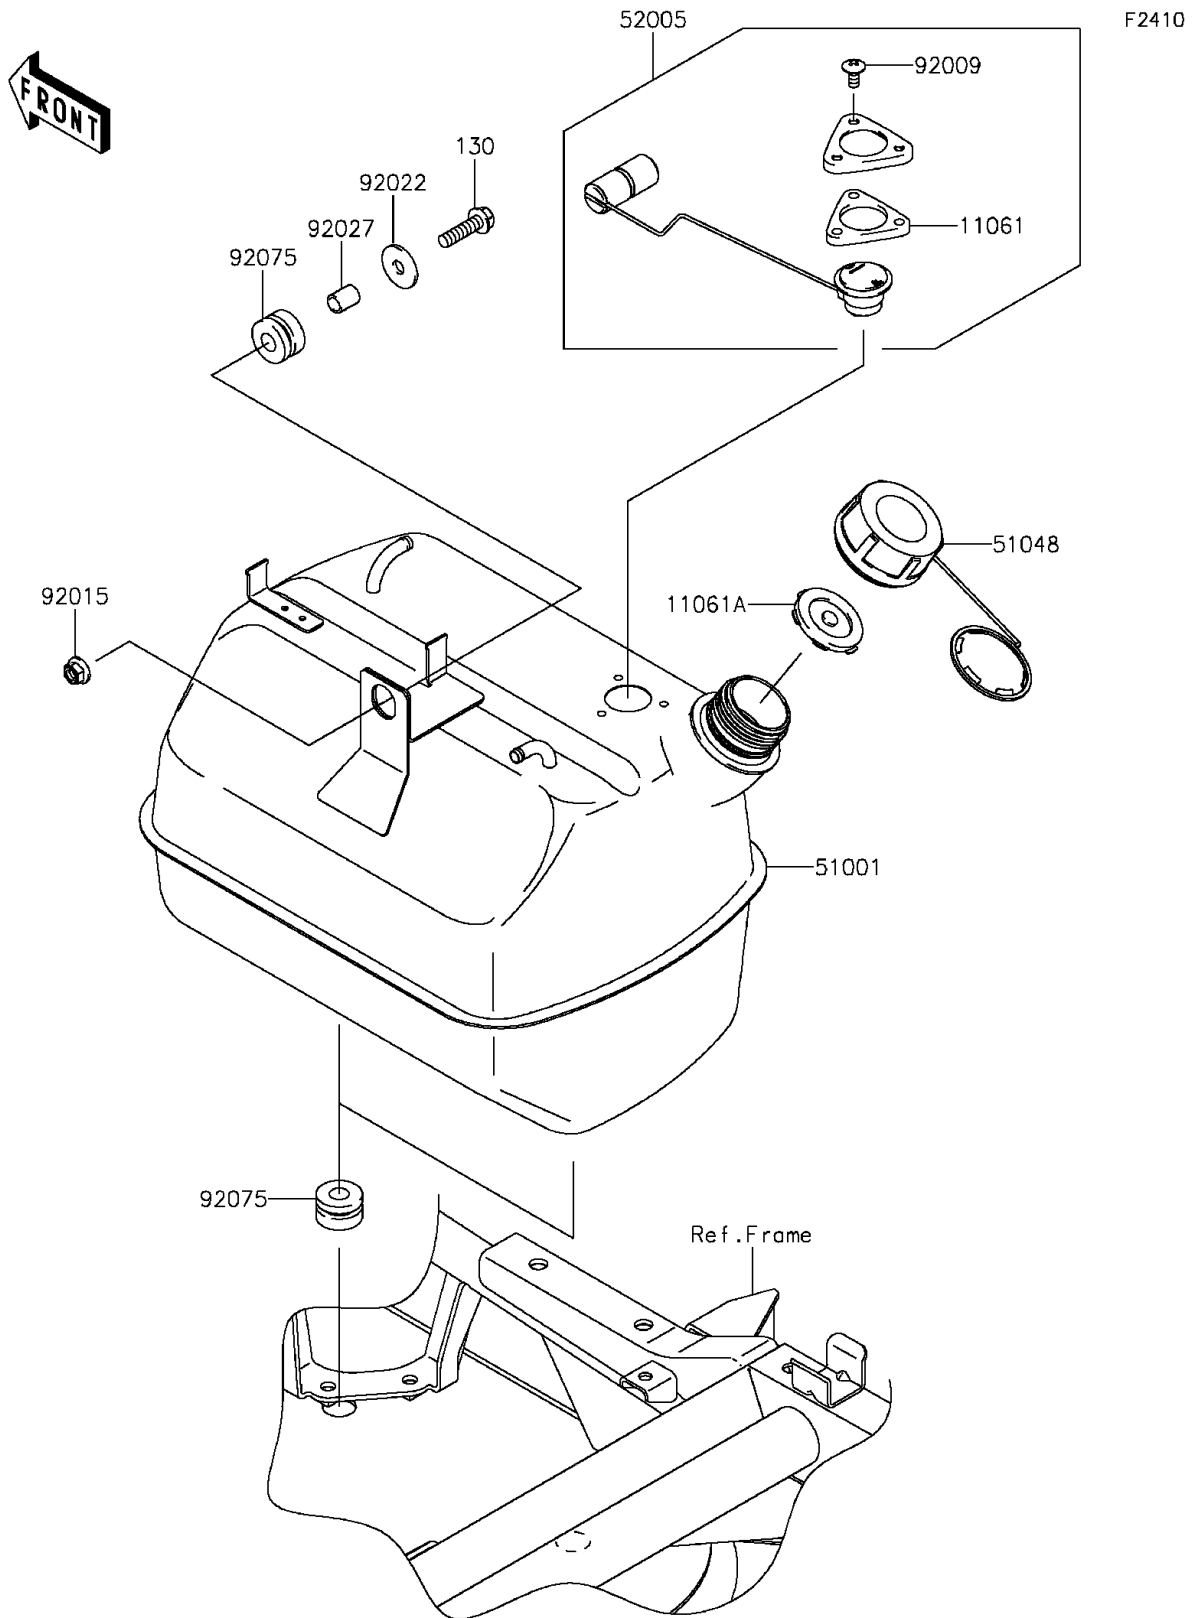

2016 MULE™ 610 4x4

PARTS DIAGRAM

Fuel Tank