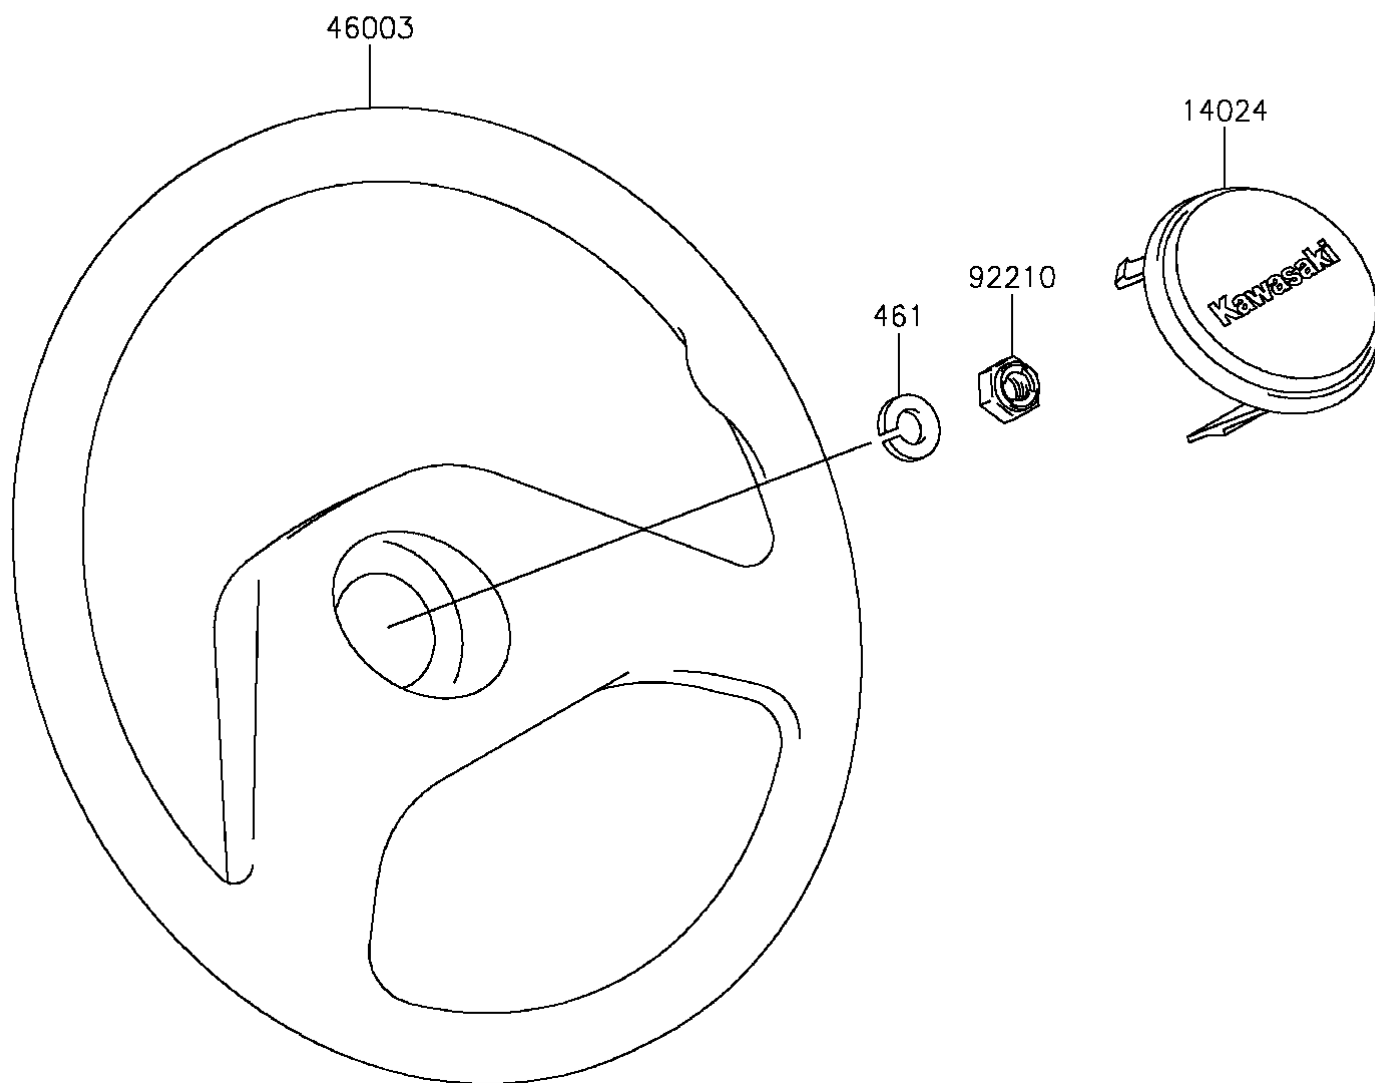

2016 MULE™ 610 4x4

PARTS DIAGRAM

Steering Wheel

Kawasaki

Let the Good Times Roll®

F2311

2016 MULE™ 610 4x4

PARTS LIST

Steering Wheel

ITEM NAME

PART NUMBER

QUANTITY
