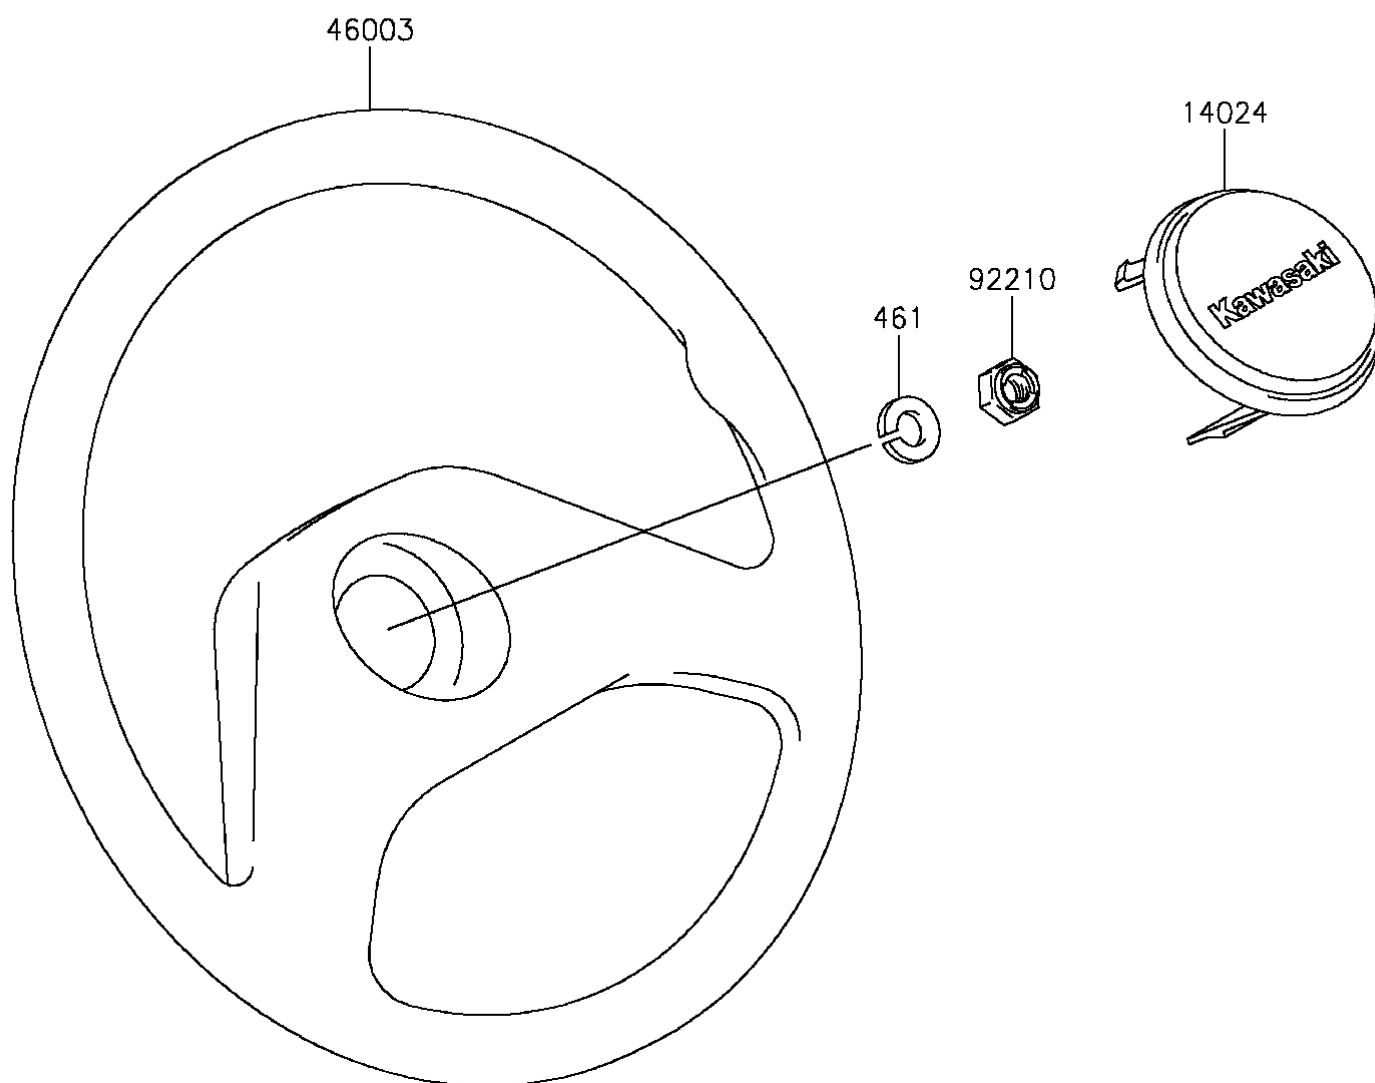

2016 MULE™ 610 4x4

PARTS DIAGRAM

Steering Wheel

Kawasaki

Let the Good Times Roll®

F2311

2016 MULE™ 610 4x4

PARTS LIST

Steering Wheel

ITEM NAME	PART NUMBER	QUANTITY
COVER,HORN SWITCH (Ref # 14024)	14024-1574	1
HANDLE,STEERING (Ref # 46003)	46003-1265	1
NUT,LOCK,12MM (Ref # 92210)	92210-1249	1
WASHER-SPRING,12MM (Ref # 461)	461DA1200	1