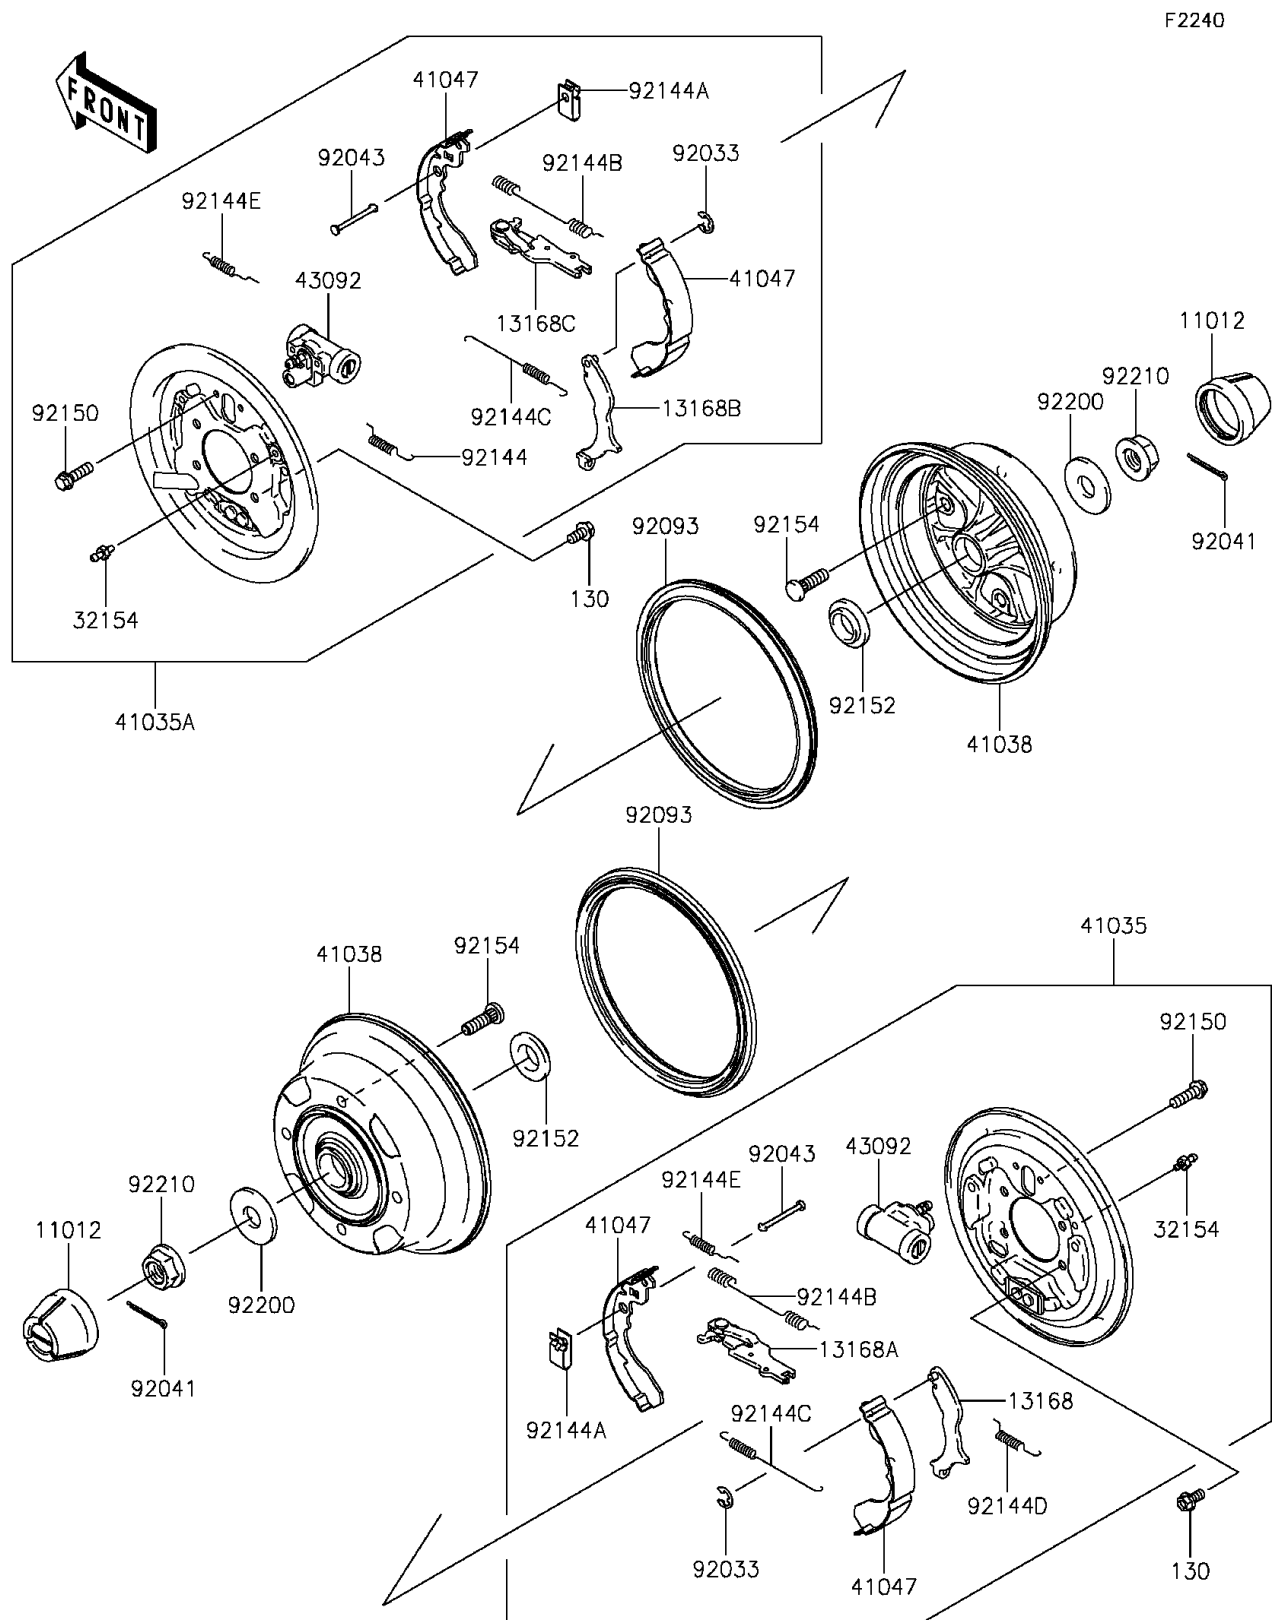

2016 MULE™ 610 4x4

PARTS DIAGRAM

Rear Hubs/Brakes

2016 MULE™ 610 4x4

PARTS LIST

Rear Hubs/Brakes

ITEM NAME

PART NUMBER

QUANTITY
