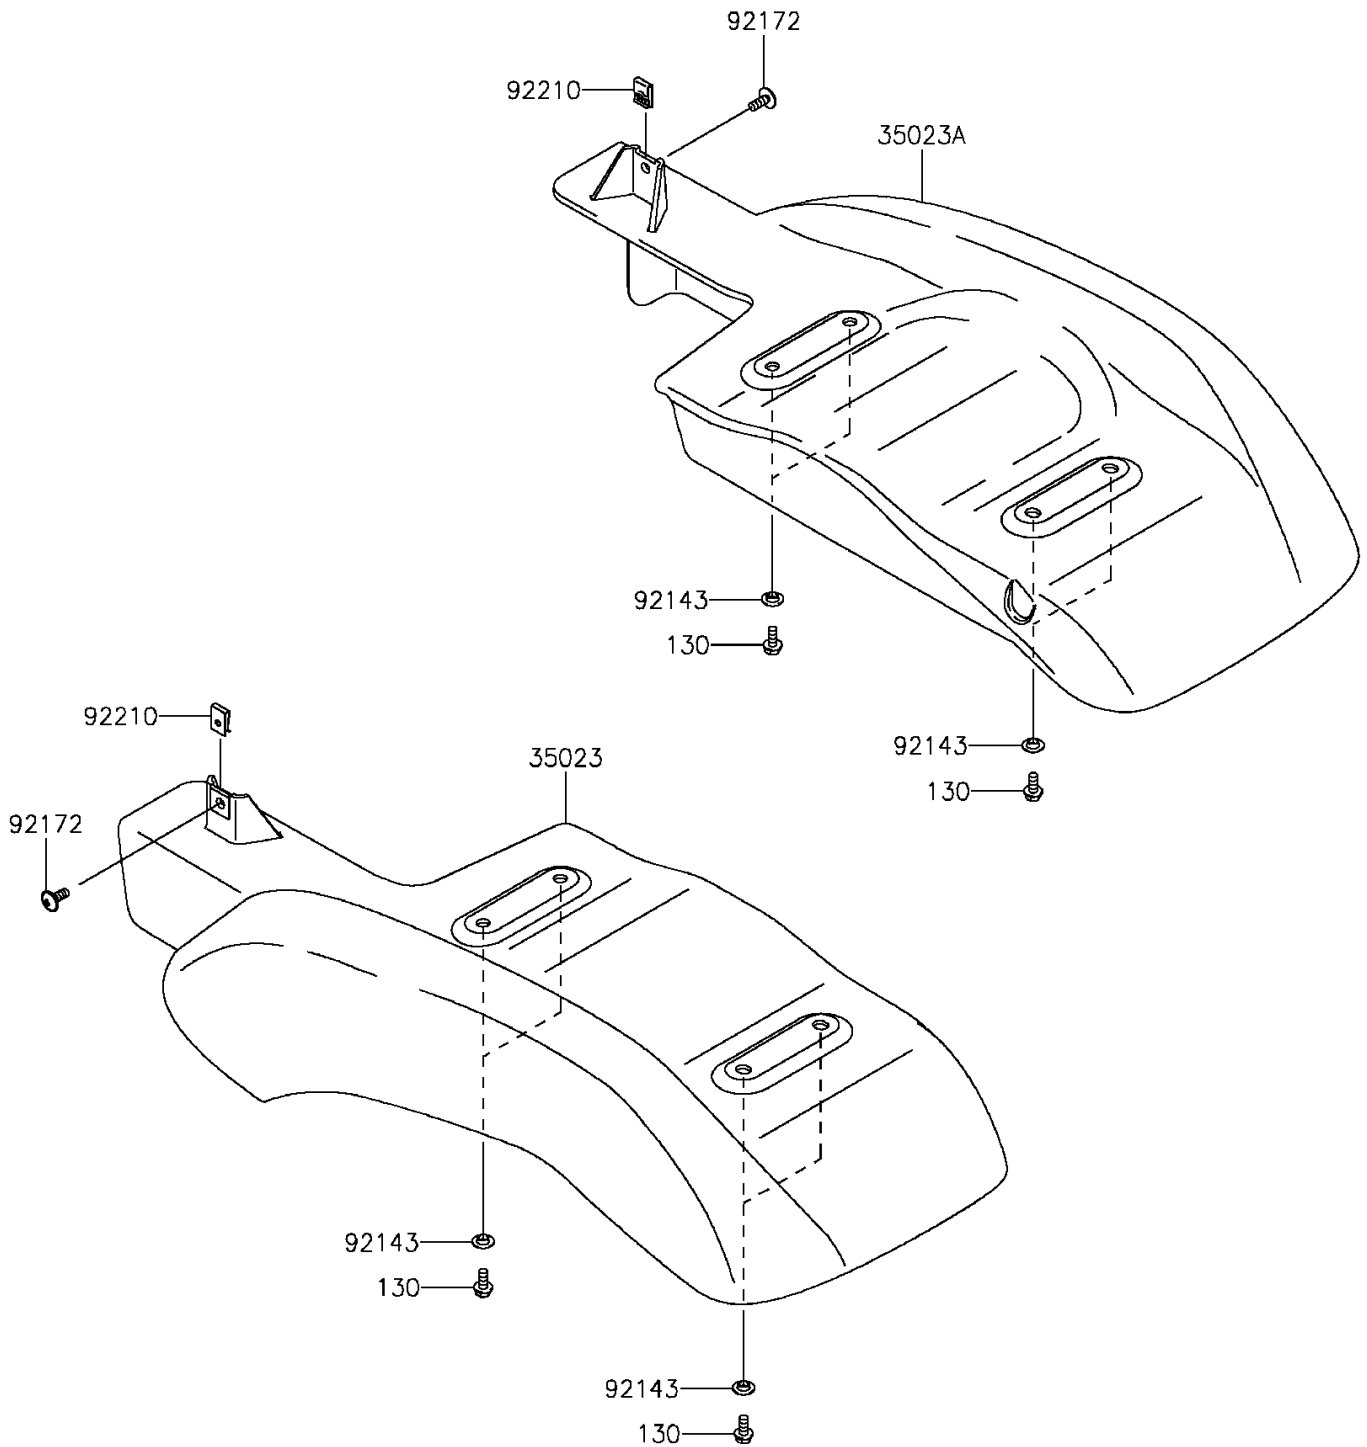

2016 MULE™ 610 4x4

PARTS DIAGRAM

Rear Fender(s)

F2172

2016 MULE™ 610 4x4

PARTS LIST

Rear Fender(s)

ITEM NAME	PART NUMBER	QUANTITY
FENDER-REAR,LH,F.BLACK (Ref # 35023)	35023-0045-6Z	1
FENDER-REAR,RH,F.BLACK (Ref # 35023A)	35023-0046-6Z	1
COLLAR (Ref # 92143)	92143-1087	8
SCREW,TAPPING,6X20 (Ref # 92172)	92172-0488	2
NUT,LEAF SPRING,6MM (Ref # 92210)	92210-0624	2
BOLT-FLANGED,6X14 (Ref # 130)	130BB0614	8