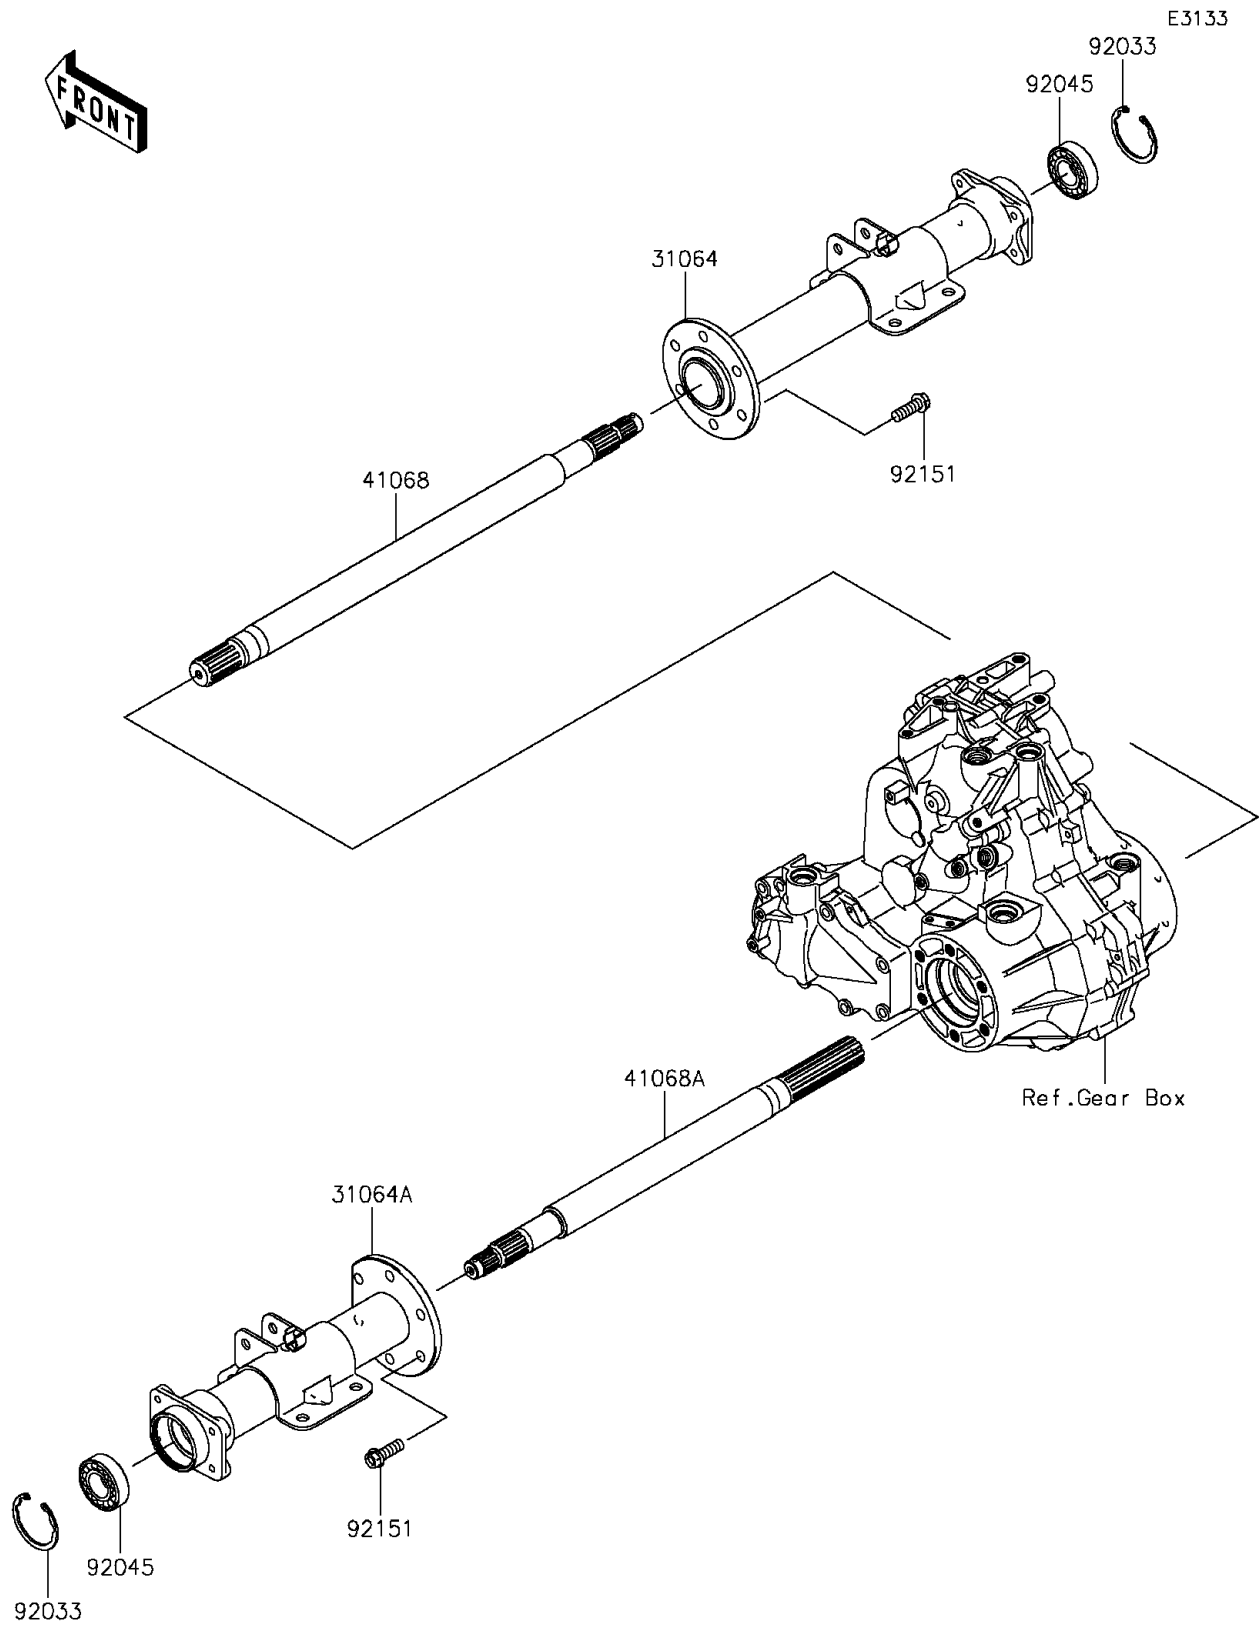

2016 MULE™ 610 4x4

PARTS DIAGRAM

Rear Axle

2016 MULE™ 610 4x4

PARTS LIST

Rear Axle

ITEM NAME

PART NUMBER

QUANTITY
