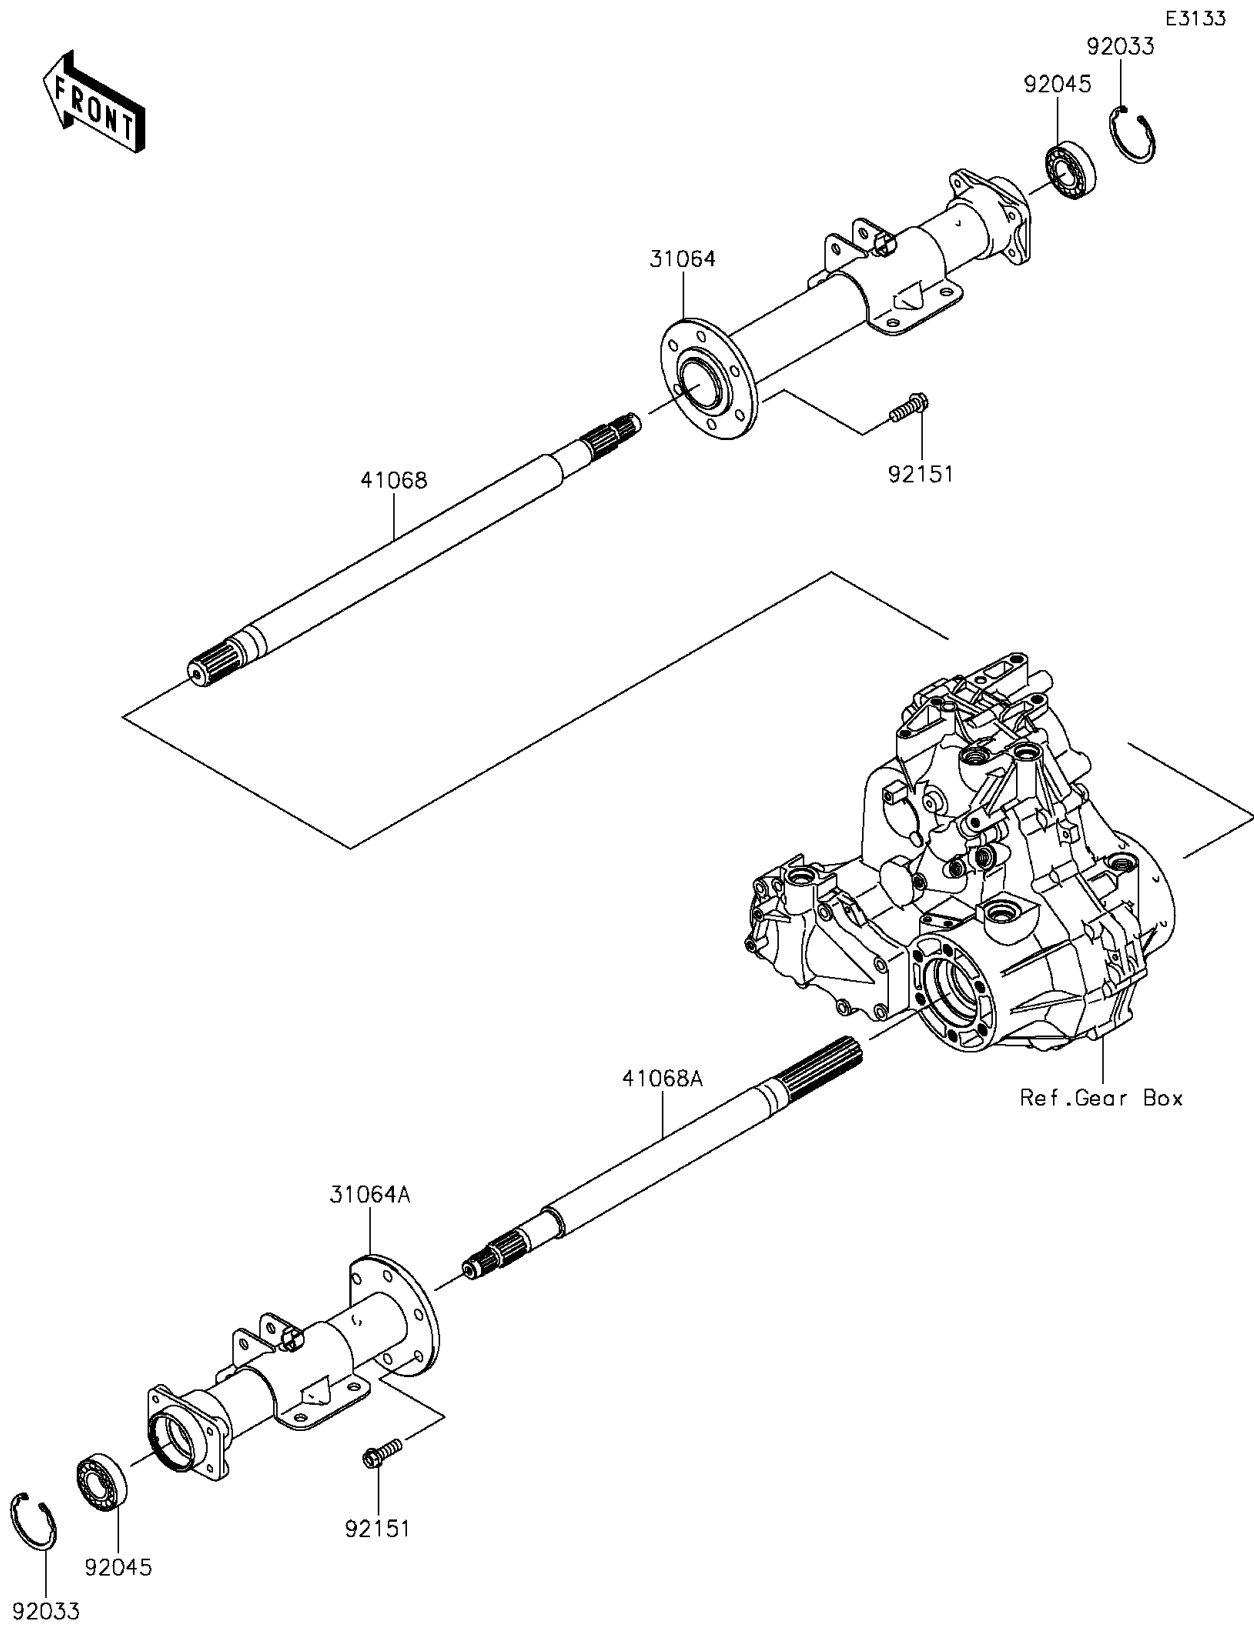

2016 MULE™ 610 4x4

PARTS DIAGRAM

Rear Axle

2016 MULE™ 610 4x4

PARTS LIST

Rear Axle

ITEM NAME	PART NUMBER	QUANTITY
PIPE-COMP,RH (Ref # 31064)	31064-0645	1
PIPE-COMP,LH (Ref # 31064A)	31064-0646	1
AXLE,RH (Ref # 41068)	41068-0036	1
AXLE,LH (Ref # 41068A)	41068-0037	1
RING-SNAP (Ref # 92033)	92033-2149	2
BEARING-BALL,6205A26DDU2 (Ref # 92045)	92045-0044	2
BOLT,10X28 (Ref # 92151)	92151-2142	12