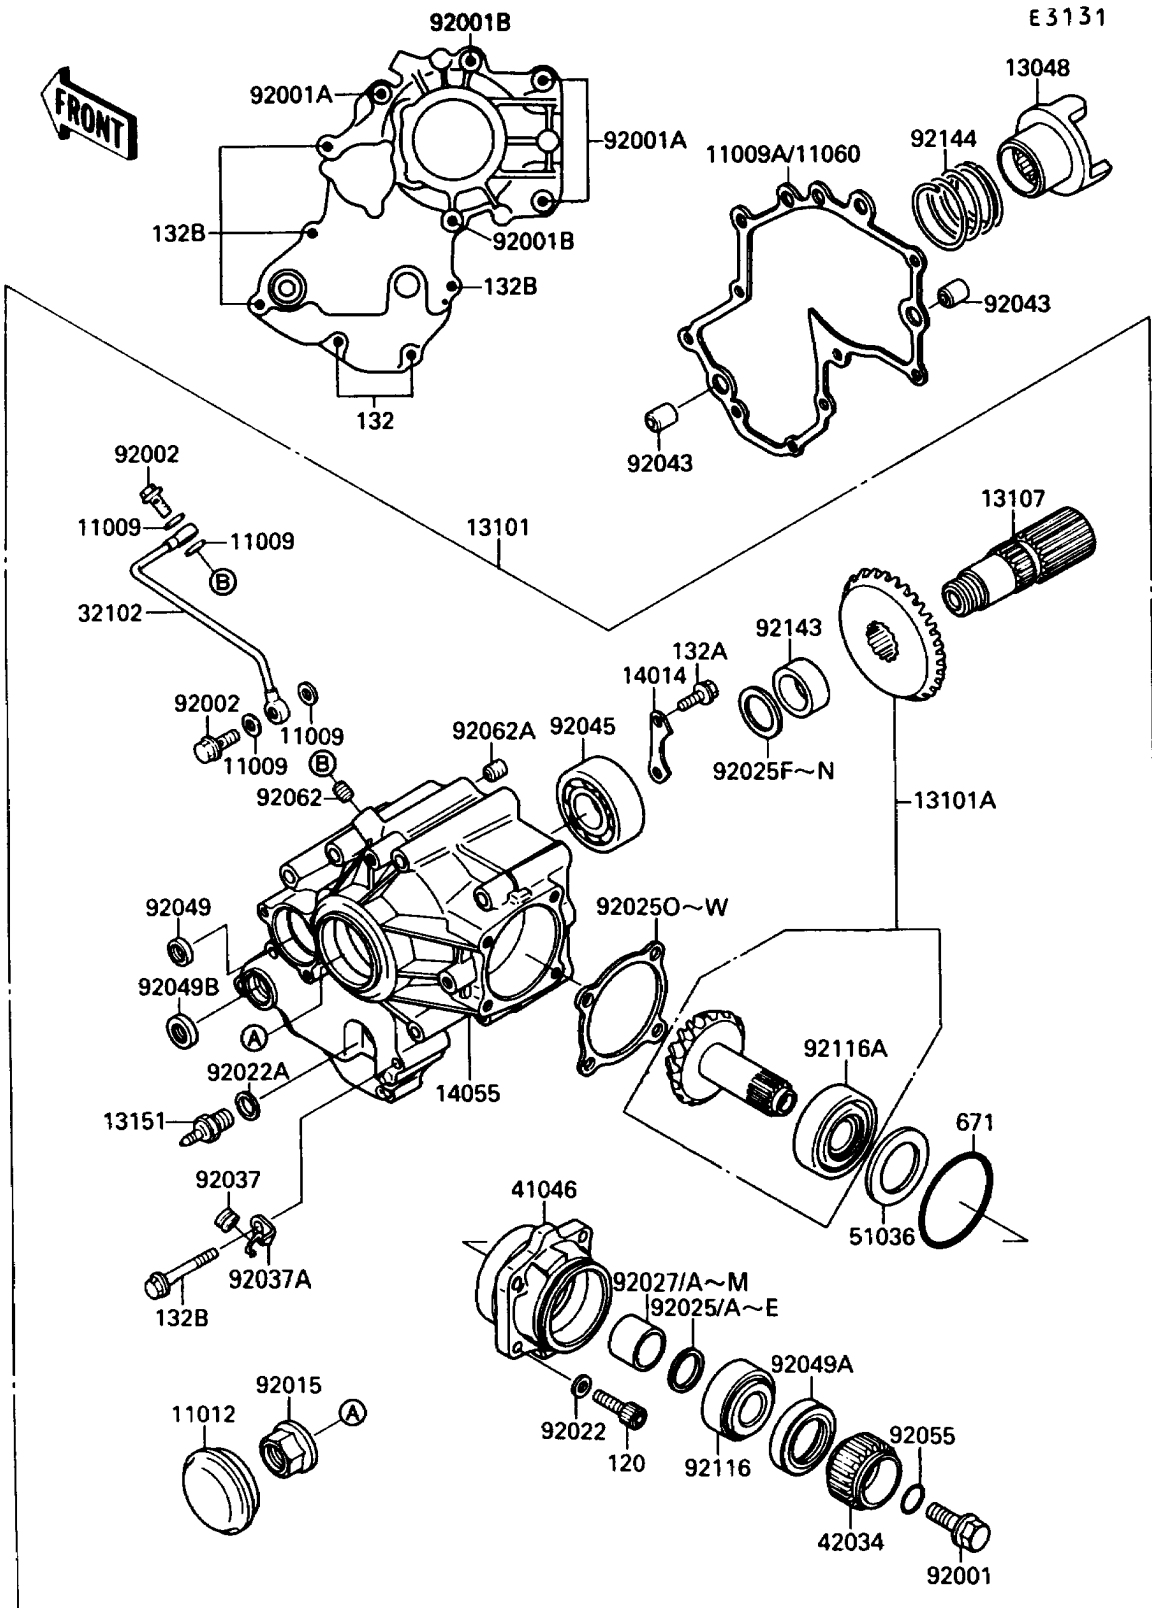

1988 Vulcan 88

PARTS DIAGRAM

Front Bevel Gear

Kawasaki

Let the Good Times Roll®

1988 Vulcan 88

PARTS LIST

Front Bevel Gear

Kawasaki

Let the Good Times Roll®

ITEM NAME

PART NUMBER

QUANTITY
