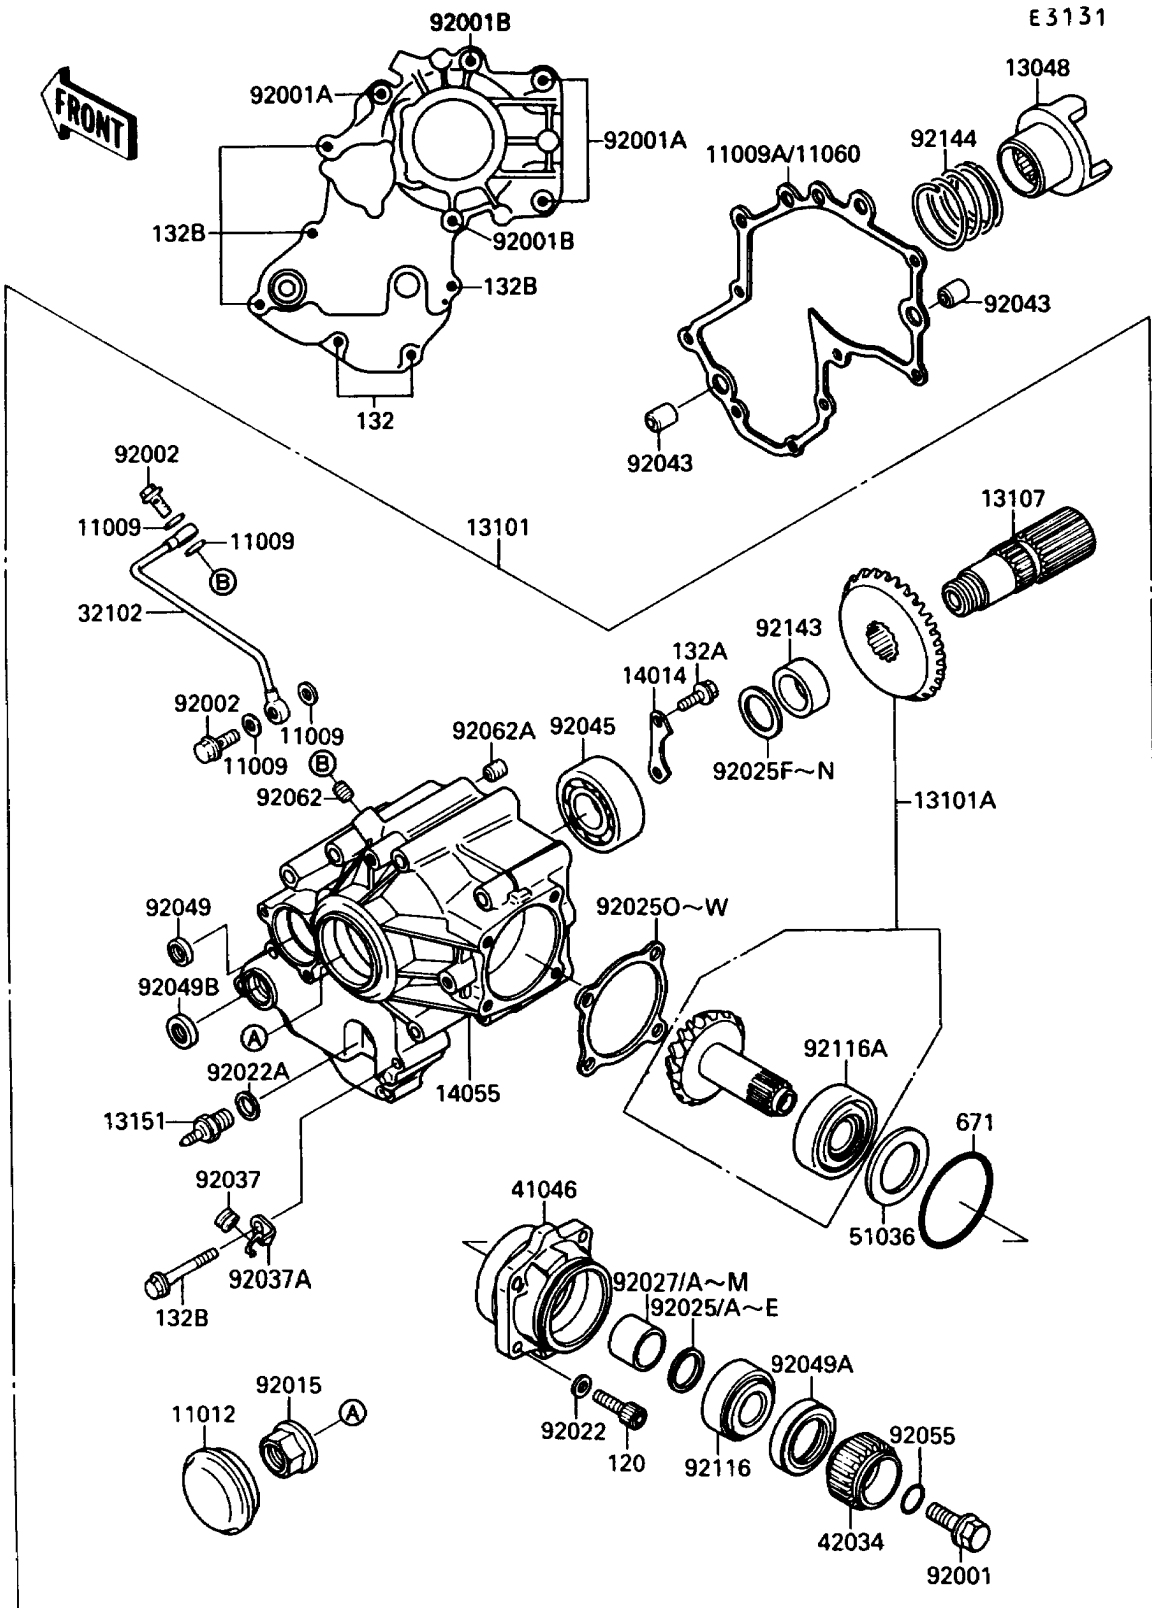

1989 Vulcan 88

PARTS DIAGRAM

Front Bevel Gear

Kawasaki

Let the Good Times Roll®

1989 Vulcan 88

PARTS LIST

Front Bevel Gear

ITEM NAME

PART NUMBER

QUANTITY
