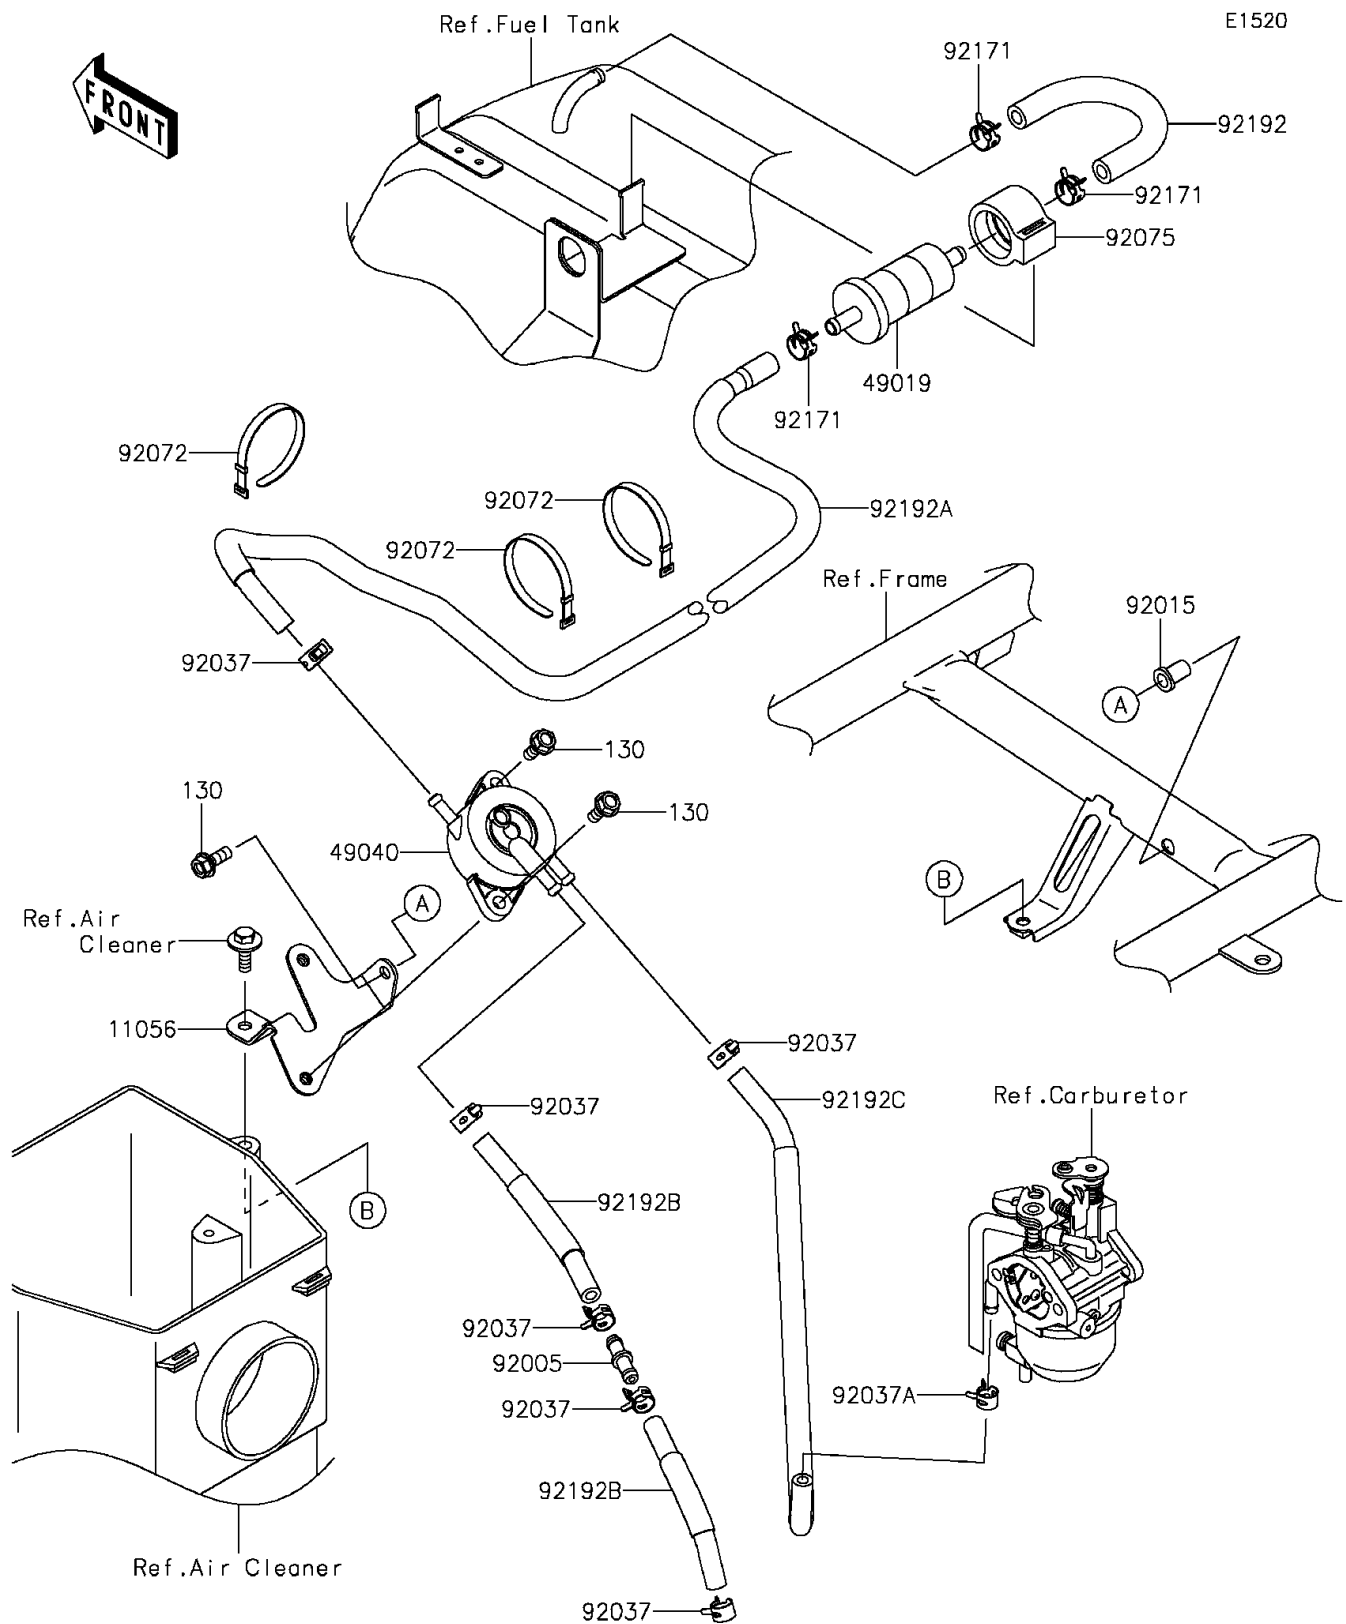

2016 MULE™ 610 4x4

PARTS DIAGRAM

Fuel Pump

2016 MULE™ 610 4x4

PARTS LIST

Fuel Pump

ITEM NAME	PART NUMBER	QUANTITY
BRACKET,PUMP FUEL (Ref # 11056)	11056-7402	1
FILTER-FUEL (Ref # 49019)	49019-1055	1
PUMP-FUEL (Ref # 49040)	49040-0005	1
FITTING (Ref # 92005)	92005-0789	1
NUT,POP,6MM (Ref # 92015)	92015-1759	1
CLAMP,TUBE (Ref # 92037)	92037-1505	6
CLAMP (Ref # 92037A)	92037-2113	1
BAND,L=186 (Ref # 92072)	92072-056	3
DAMPER,FUEL FILTER (Ref # 92075)	92075-1853	1
CLAMP (Ref # 92171)	92171-0515	3
TUBE,7.5X12.5X200 (Ref # 92192)	92192-0243	1
TUBE,FILTER FUEL-PUMP FUEL (Ref # 92192A)	92192-1453	1
TUBE,CRAB.INSULATOR-PUMP (Ref # 92192B)	92192-1613	2
TUBE,PUMP FUEL-CARB. (Ref # 92192C)	92192-1614	1
BOLT-FLANGED,6X16 (Ref # 130)	130BA0616	3