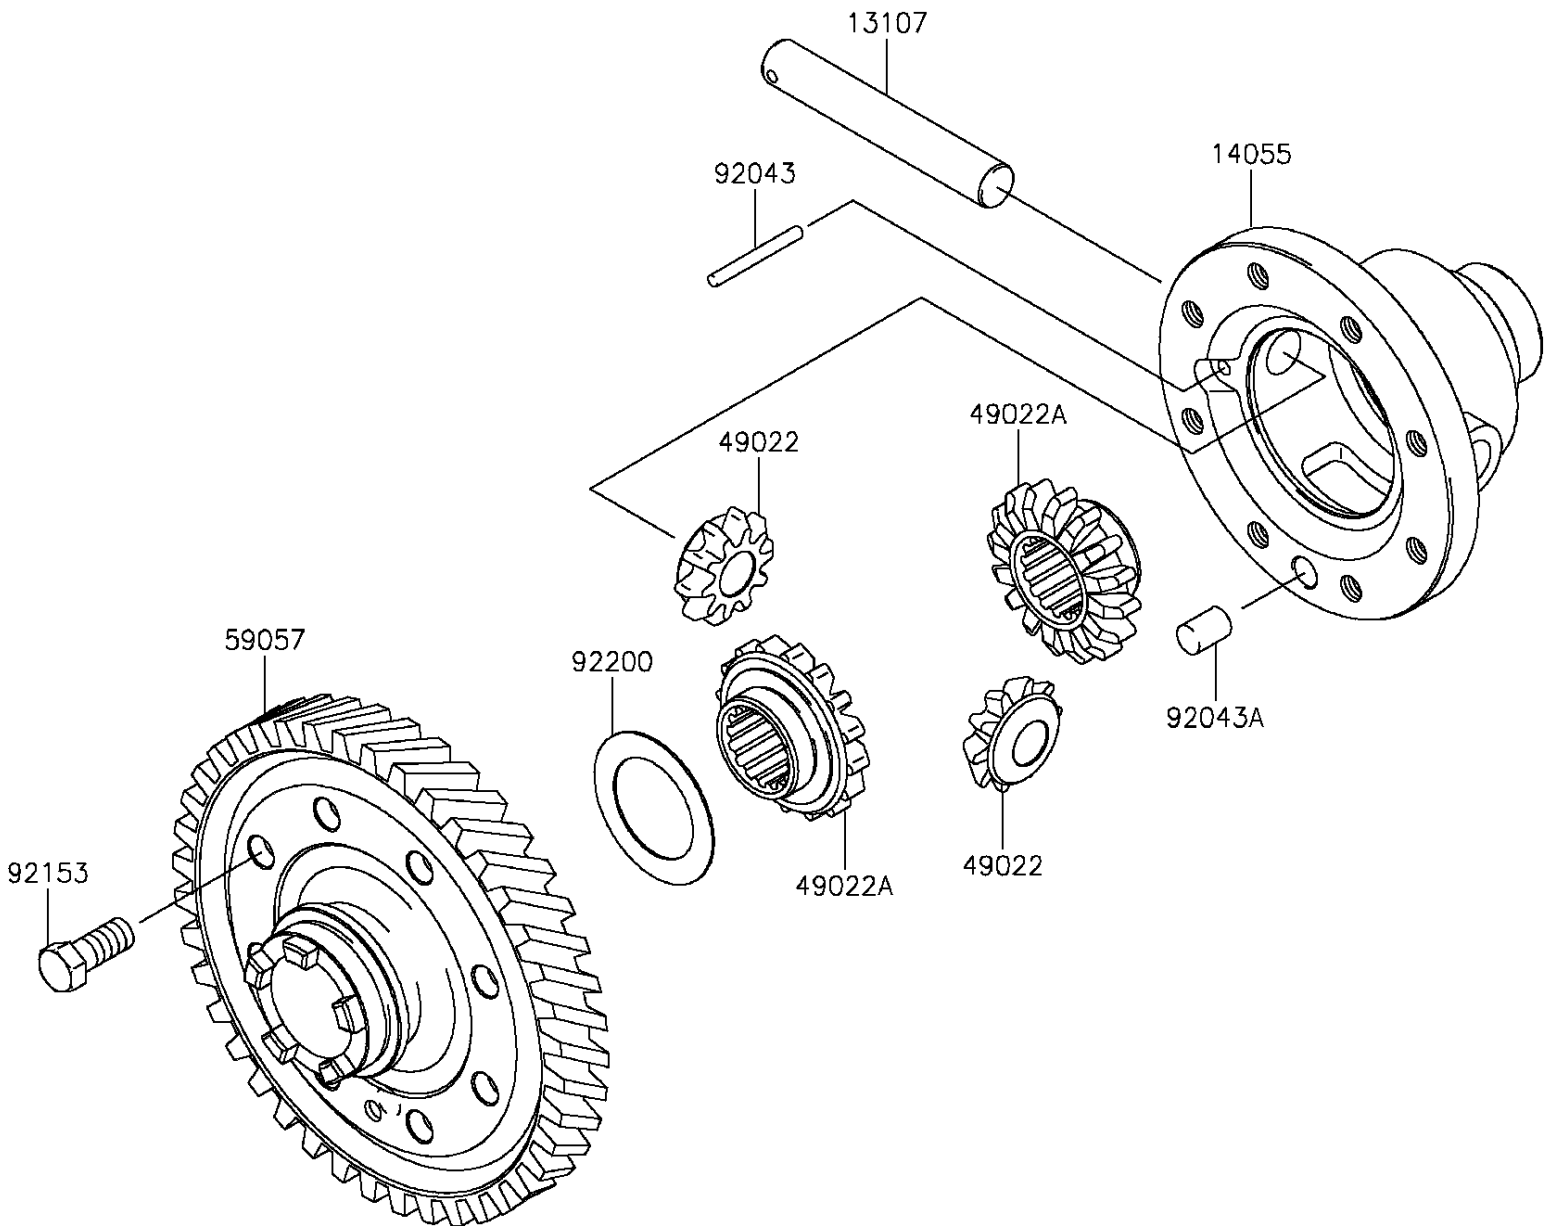

2016 MULE™ 610 4x4

PARTS DIAGRAM

Differential

E1451

2016 MULE™ 610 4x4

PARTS LIST

Differential

ITEM NAME

PART NUMBER

QUANTITY
