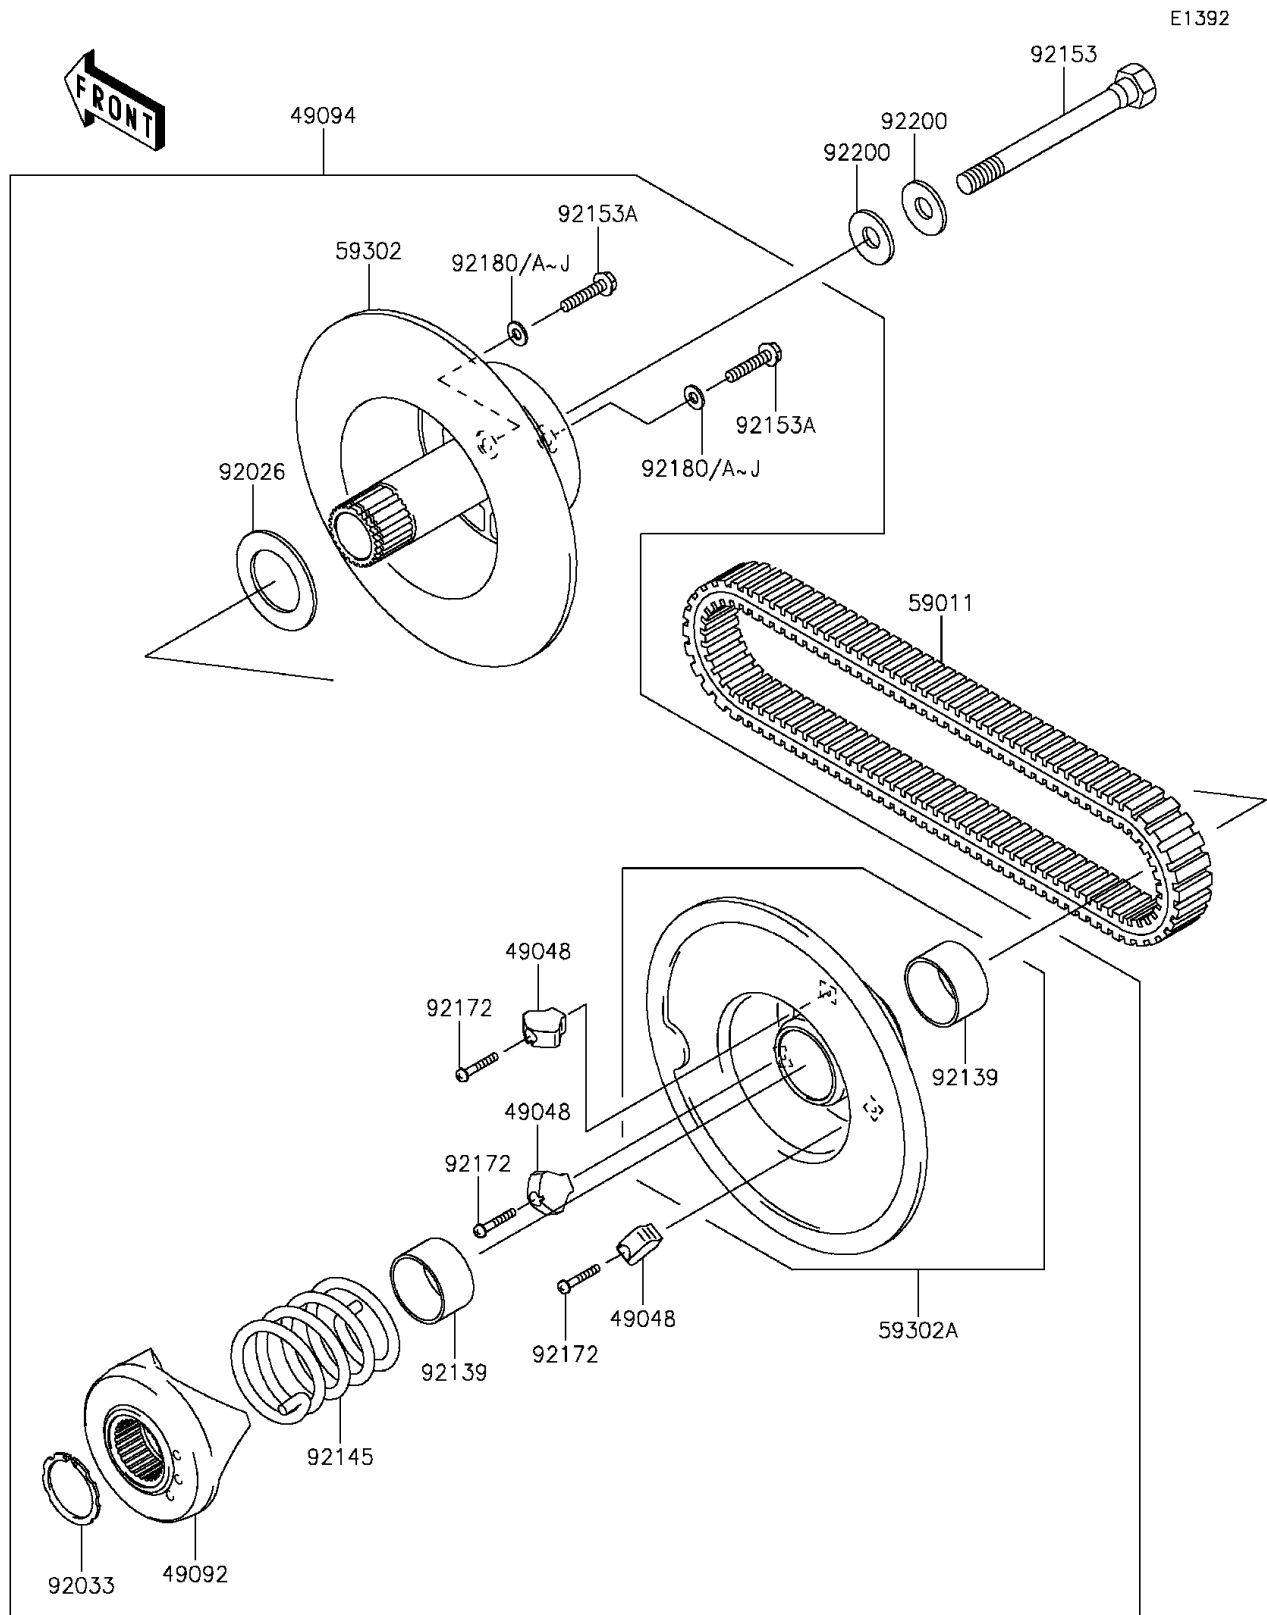

2016 MULE™ 610 4x4

PARTS DIAGRAM

Driven Converter/Drive Belt

2016 MULE™ 610 4x4

PARTS LIST

Driven Converter/Drive Belt

ITEM NAME

PART NUMBER

QUANTITY
