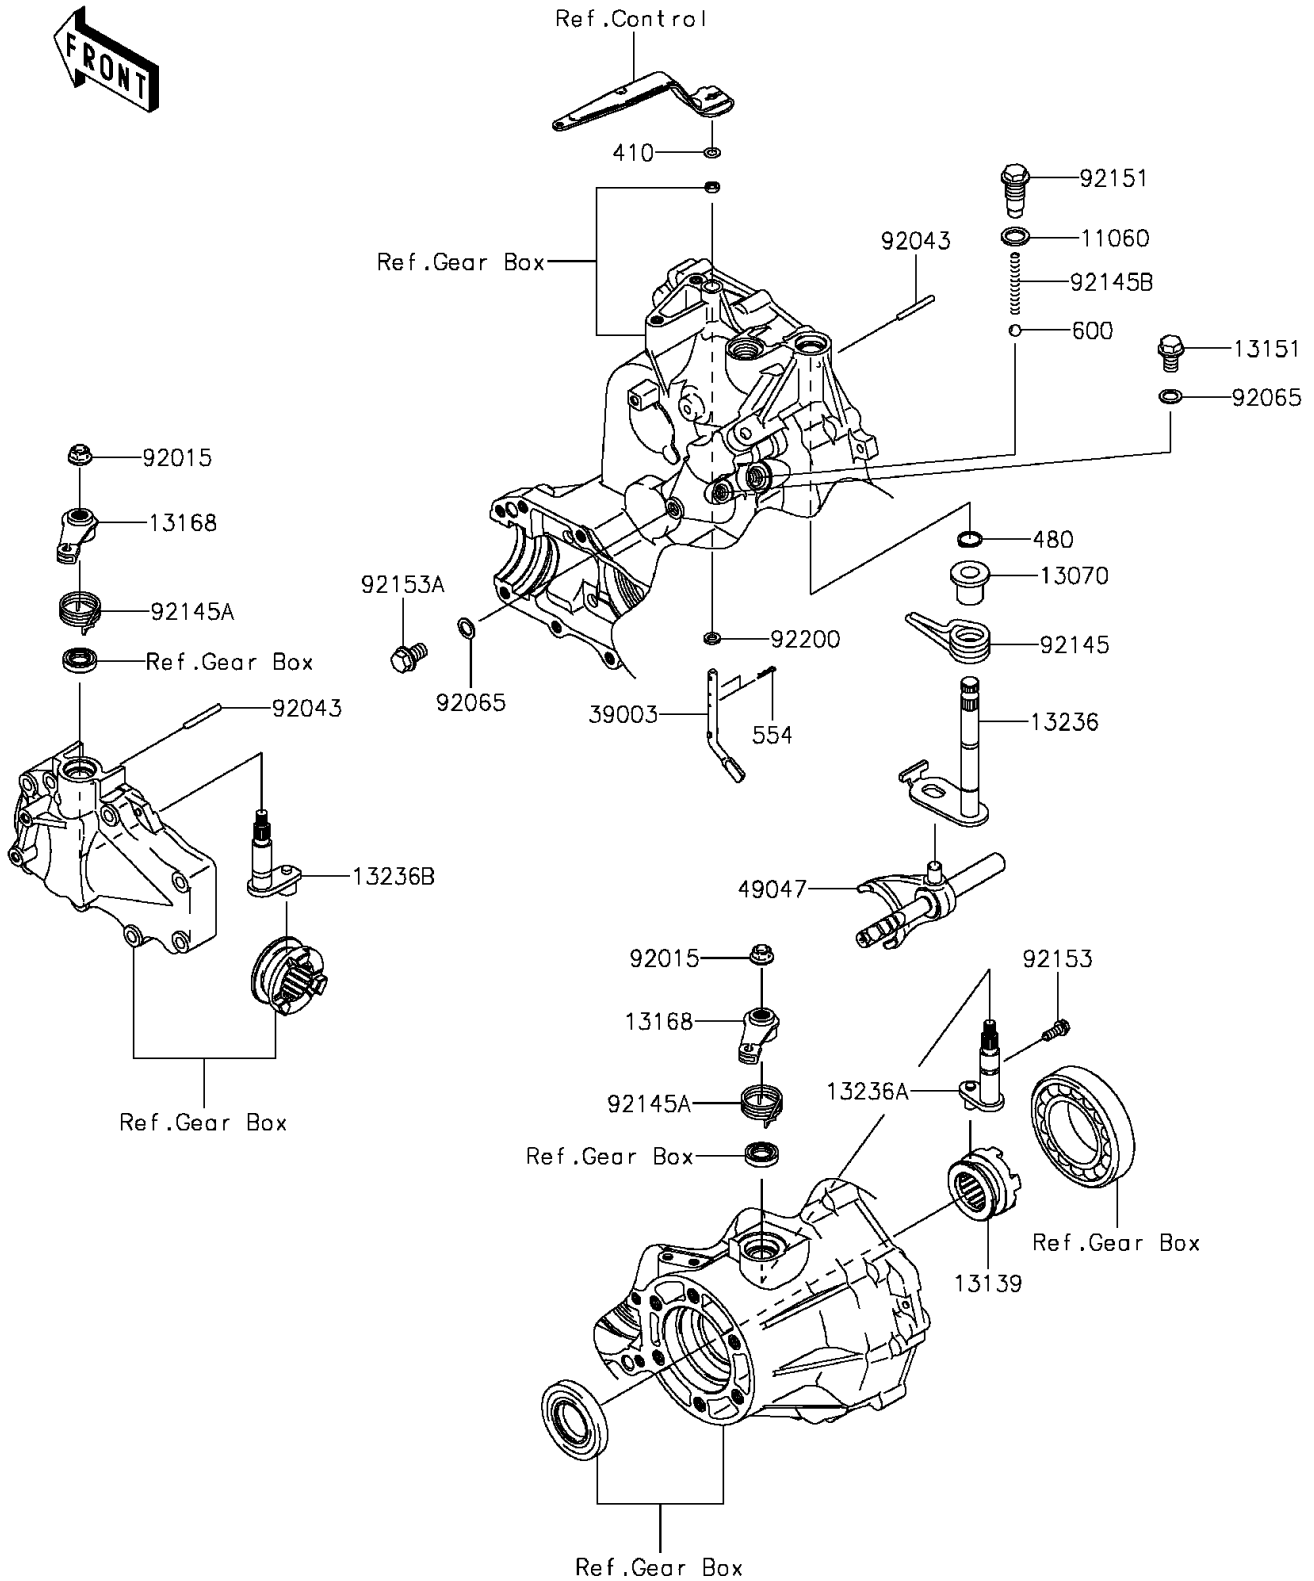

2016 MULE™ 610 4x4

PARTS DIAGRAM

Gear Change Mechanism

E1370

2016 MULE™ 610 4x4

PARTS LIST

Gear Change Mechanism

ITEM NAME

PART NUMBER

QUANTITY
