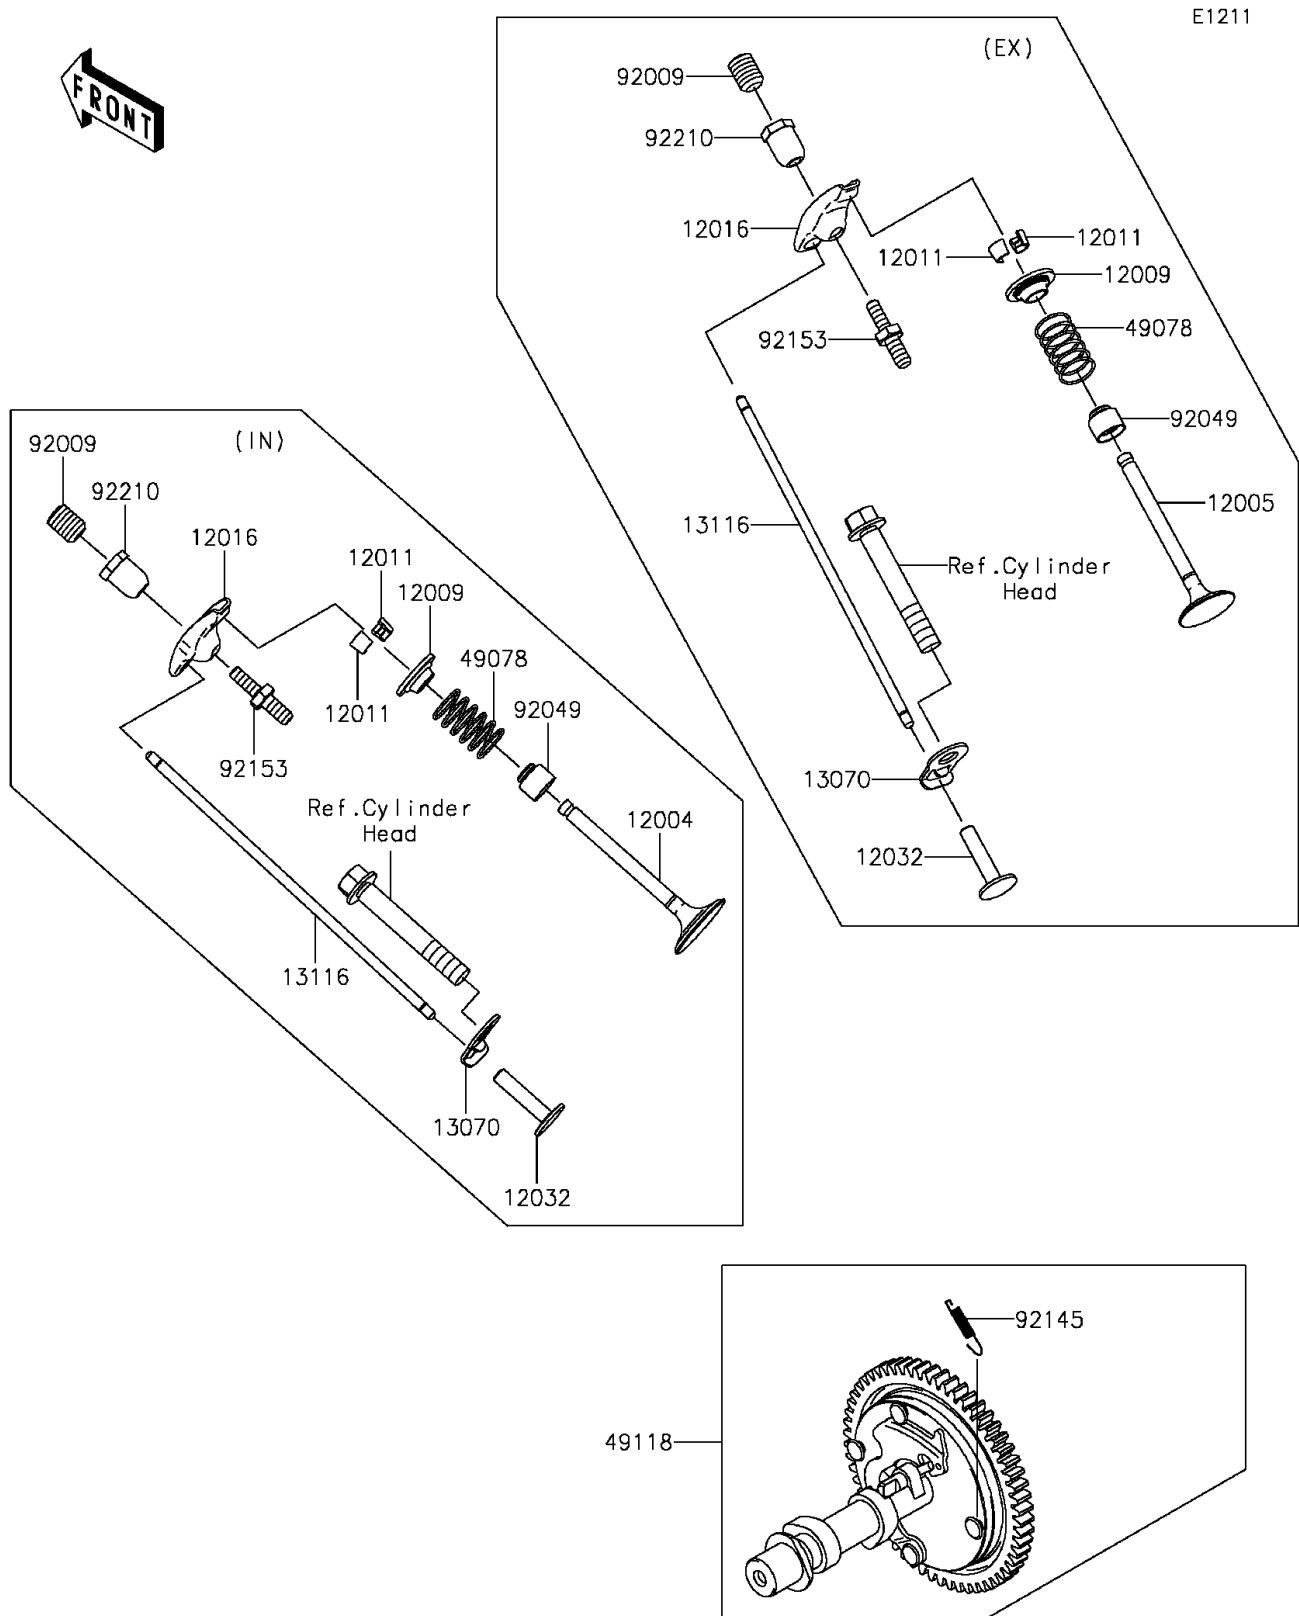

2016 MULE™ 610 4x4

PARTS DIAGRAM

Valve(s)/Camshaft(s)

2016 MULE™ 610 4x4

PARTS LIST

Valve(s)/Camshaft(s)

ITEM NAME	PART NUMBER	QUANTITY
VALVE-INTAKE (Ref # 12004)	12004-7004	1
VALVE-EXHAUST (Ref # 12005)	12005-7013	1
RETAINER-VALVE SPRING (Ref # 12009)	12009-7004	2
COLLET (Ref # 12011)	12011-2052	4
ARM-ROCKER (Ref # 12016)	12016-7007	2
TAPPET (Ref # 12032)	12032-7001	2
GUIDE,ROD-PUSH (Ref # 13070)	13070-7012	2
ROD-PUSH (Ref # 13116)	13116-7004	2
SPRING-ENGINE VALVE (Ref # 49078)	49078-7003	2
CAMSHAFT-COMP (Ref # 49118)	49118-0762	1
SCREW (Ref # 92009)	92009-2341	2
SEAL-OIL,7X15X13 (Ref # 92049)	92049-7020	2
SPRING (Ref # 92145)	92145-1653	1
BOLT (Ref # 92153)	92153-7019	2
NUT,M6 (Ref # 92210)	92210-7033	2