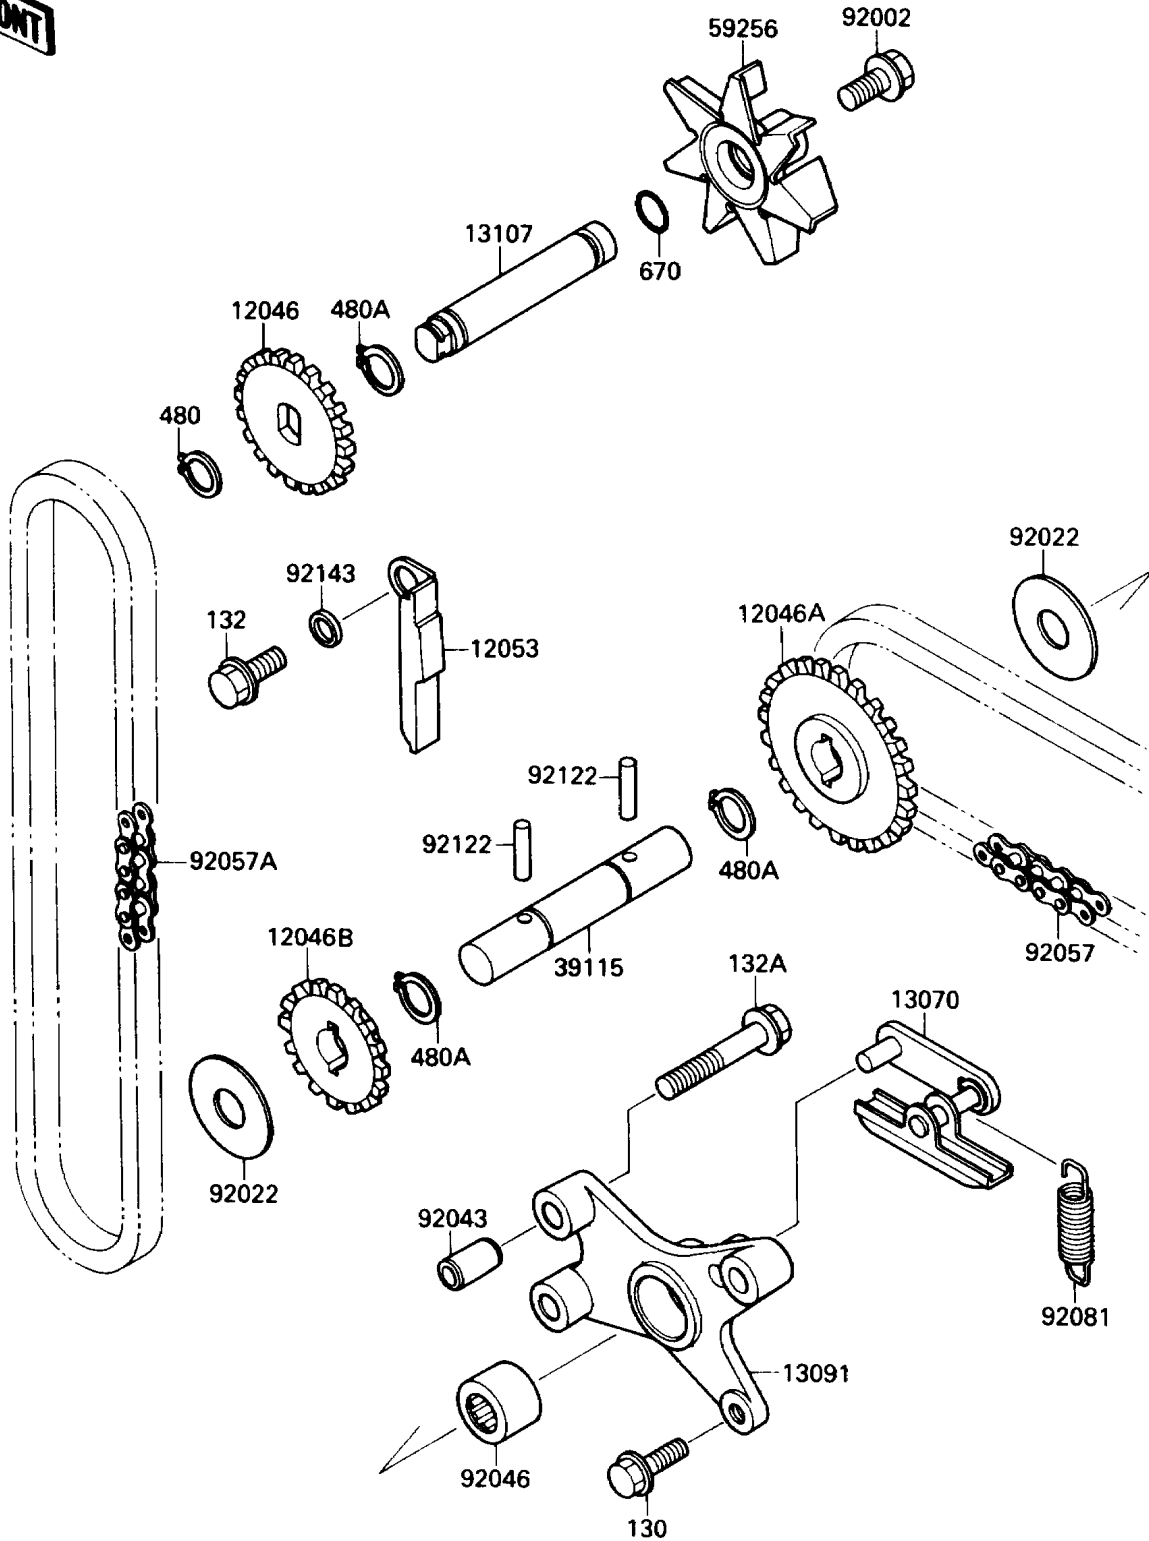

1989 Vulcan 88

PARTS DIAGRAM

Water Pump

E1830-0271

1989 Vulcan 88

PARTS LIST

Water Pump

Kawasaki

Let the Good Times Roll®

ITEM NAME

PART NUMBER

QUANTITY
