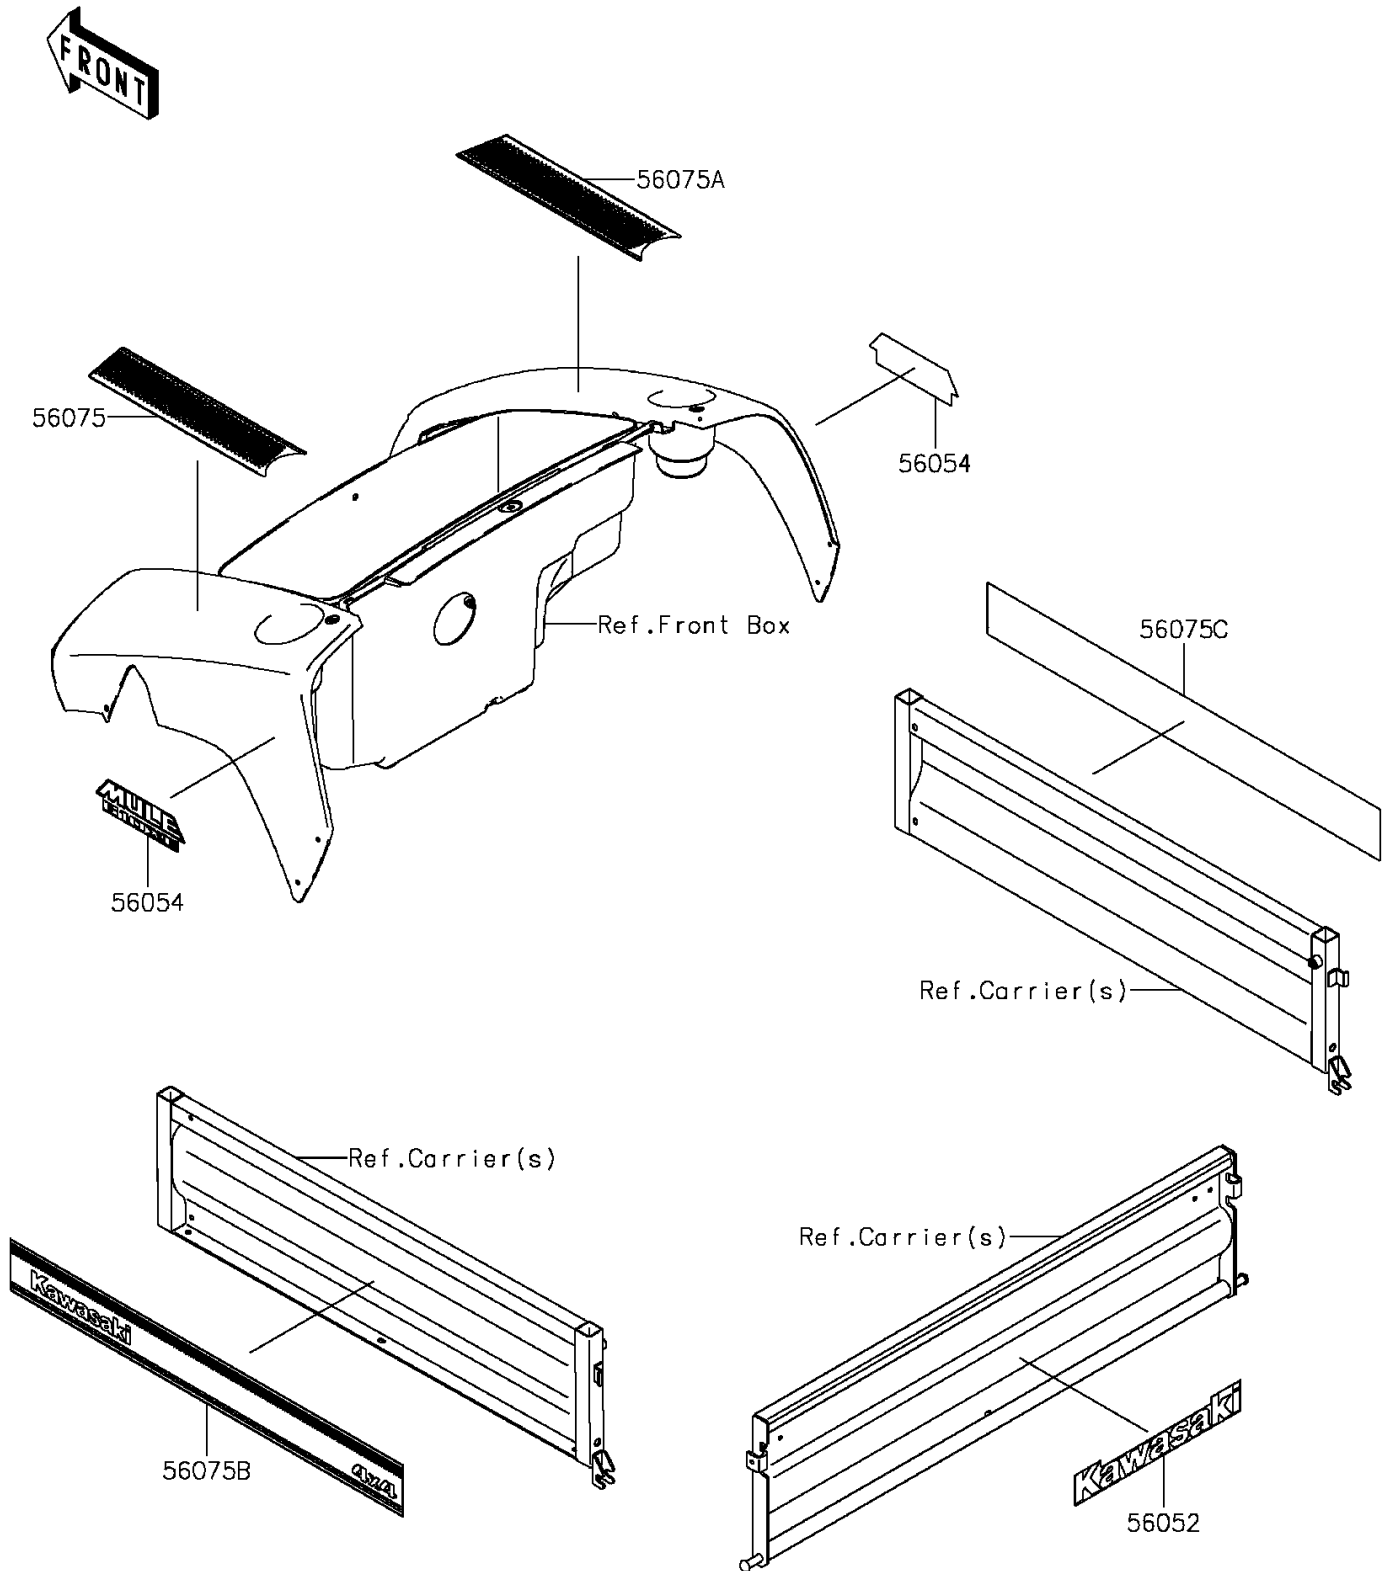

2016 MULE™ 610 4x4 XC

PARTS DIAGRAM

Decals(DGF)

F2861A

2016 MULE™ 610 4x4 XC

PARTS LIST

Decals(DGF)

Kawasaki

Let the Good Times Roll®

ITEM NAME

PART NUMBER

QUANTITY
