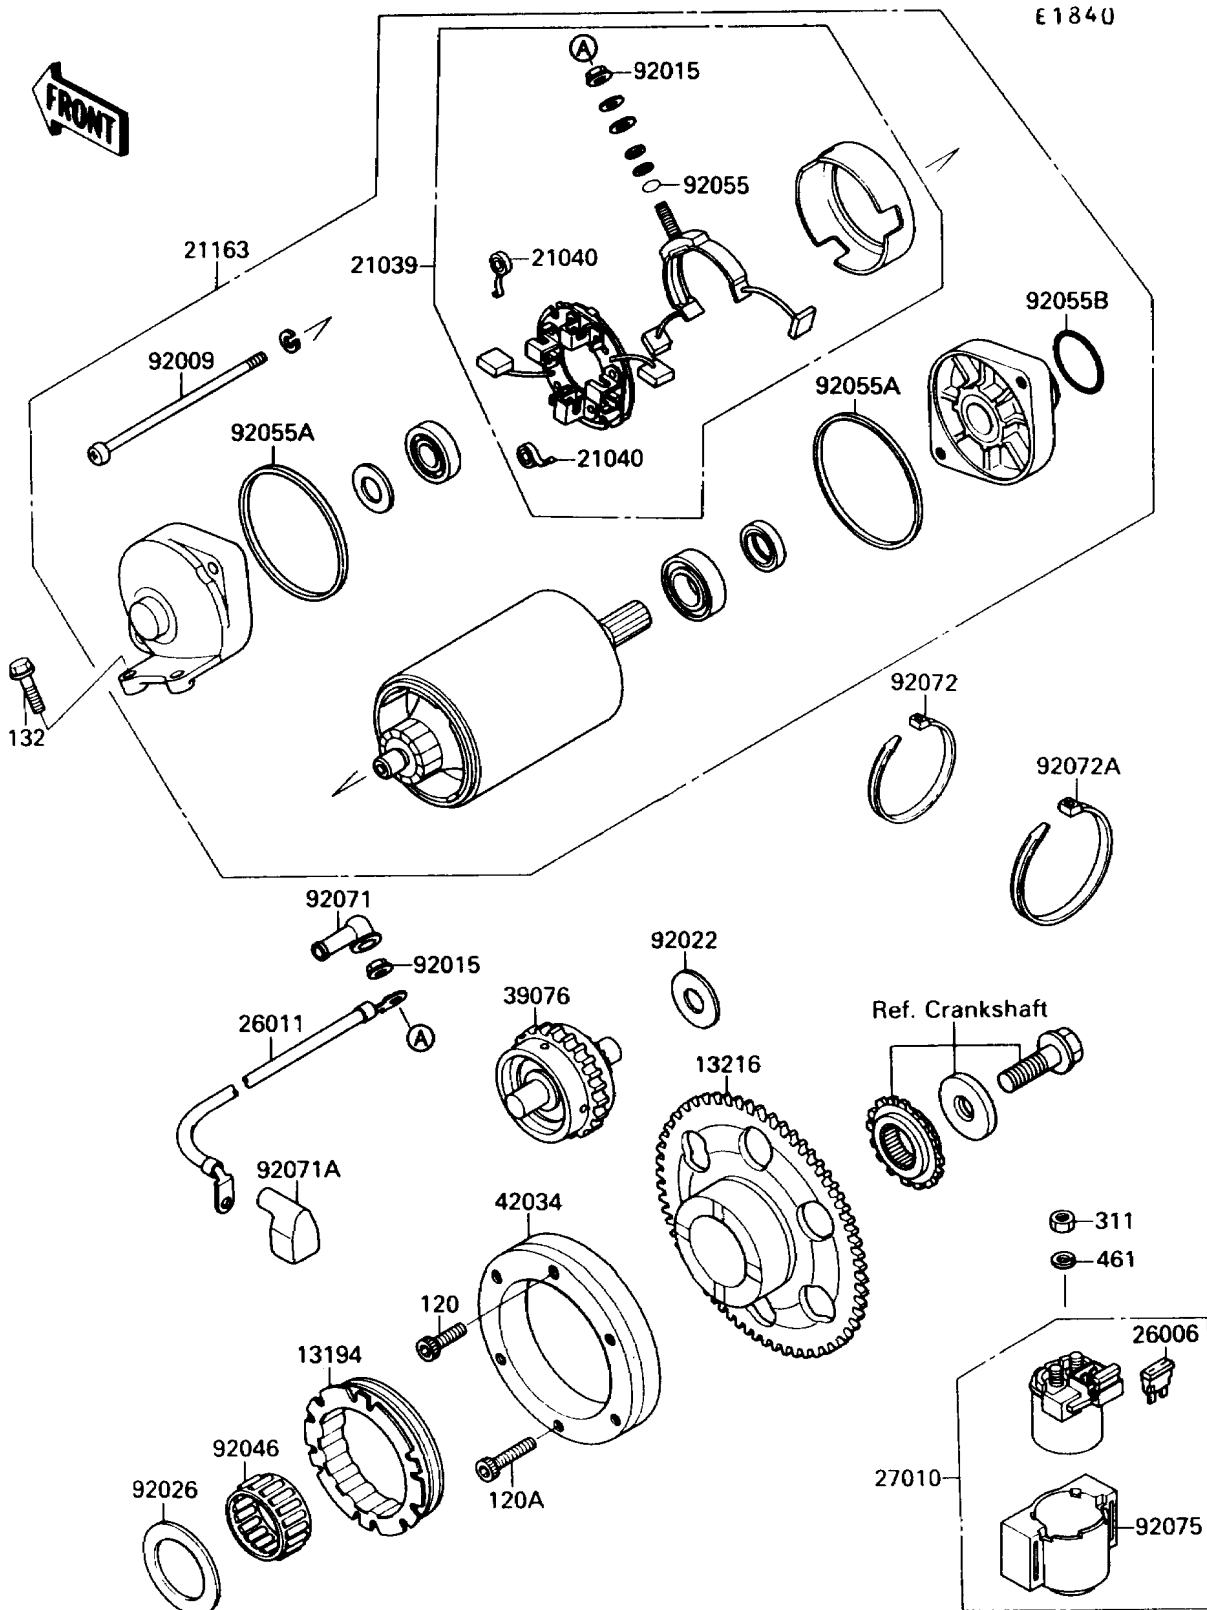

1987 Vulcan 88

PARTS DIAGRAM

Starter Motor

1987 Vulcan 88

PARTS LIST

Starter Motor

ITEM NAME

PART NUMBER

QUANTITY
