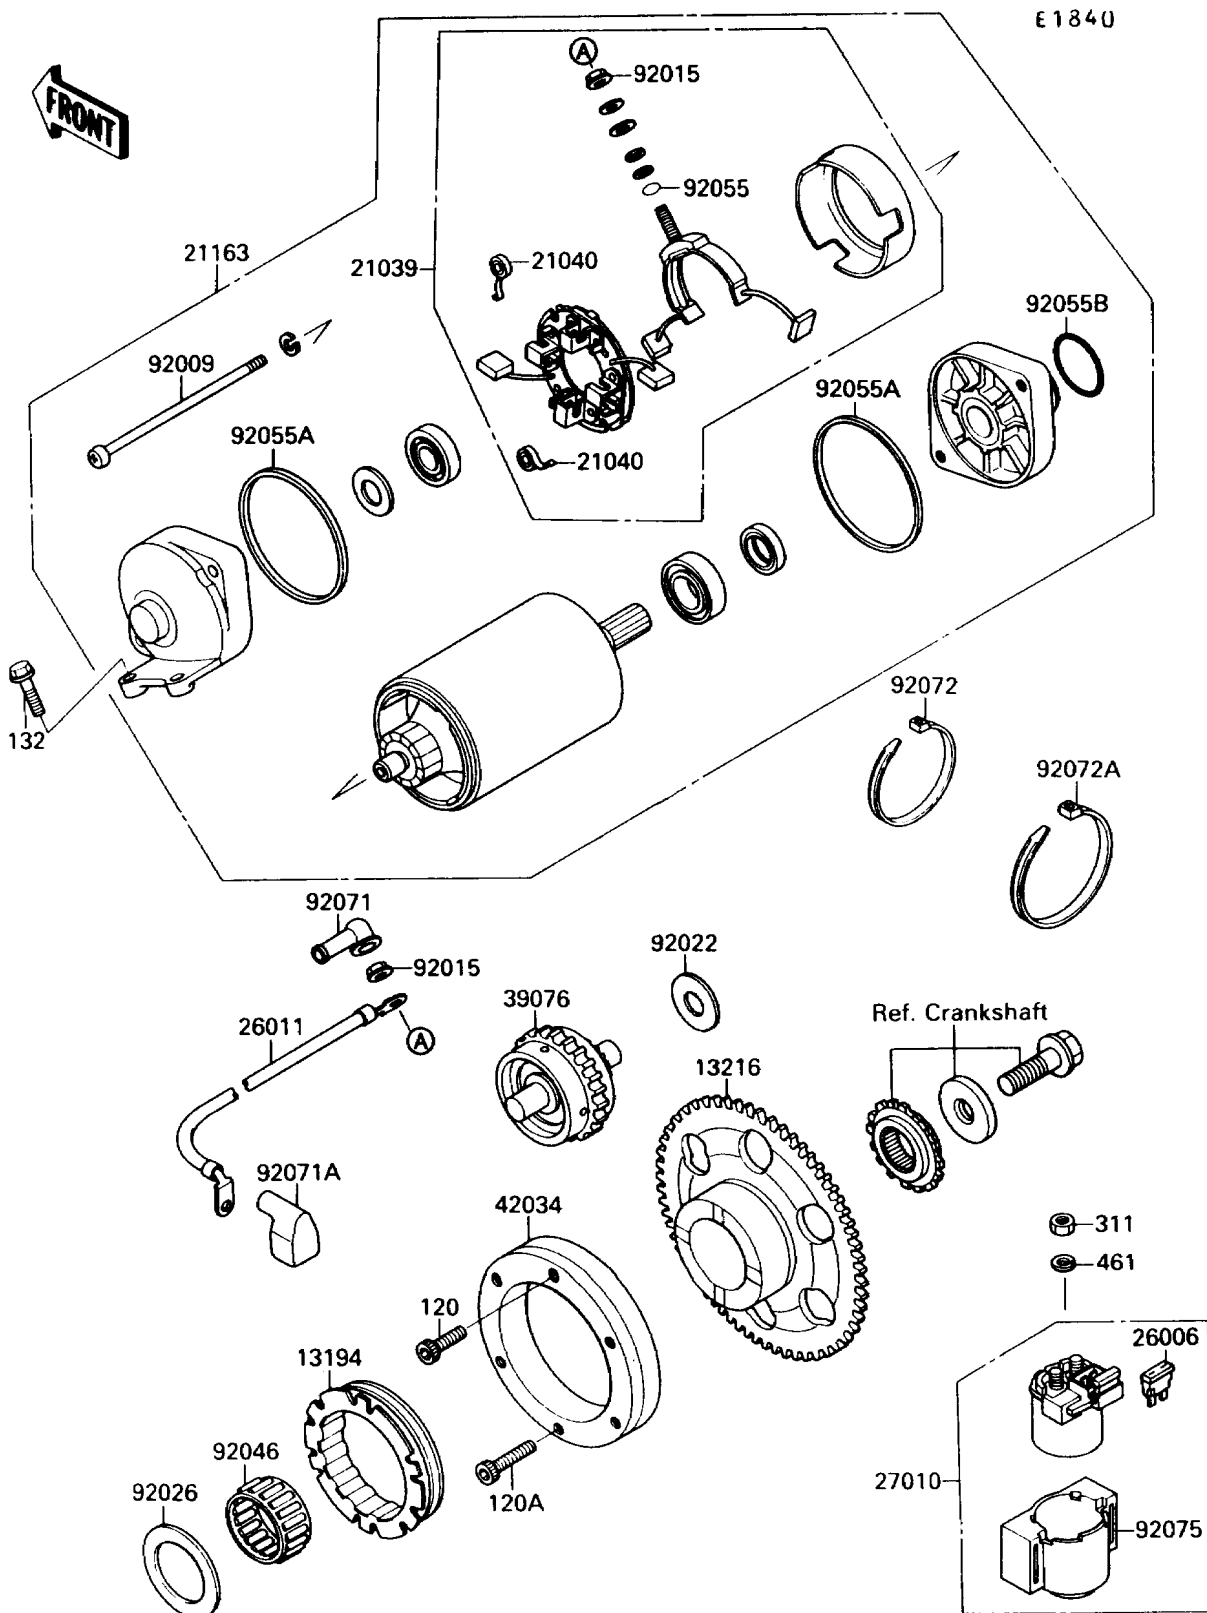

1990 Vulcan 88

PARTS DIAGRAM

Starter Motor

1990 Vulcan 88

PARTS LIST

Starter Motor

Kawasaki

Let the Good Times Roll®

ITEM NAME

PART NUMBER

QUANTITY
