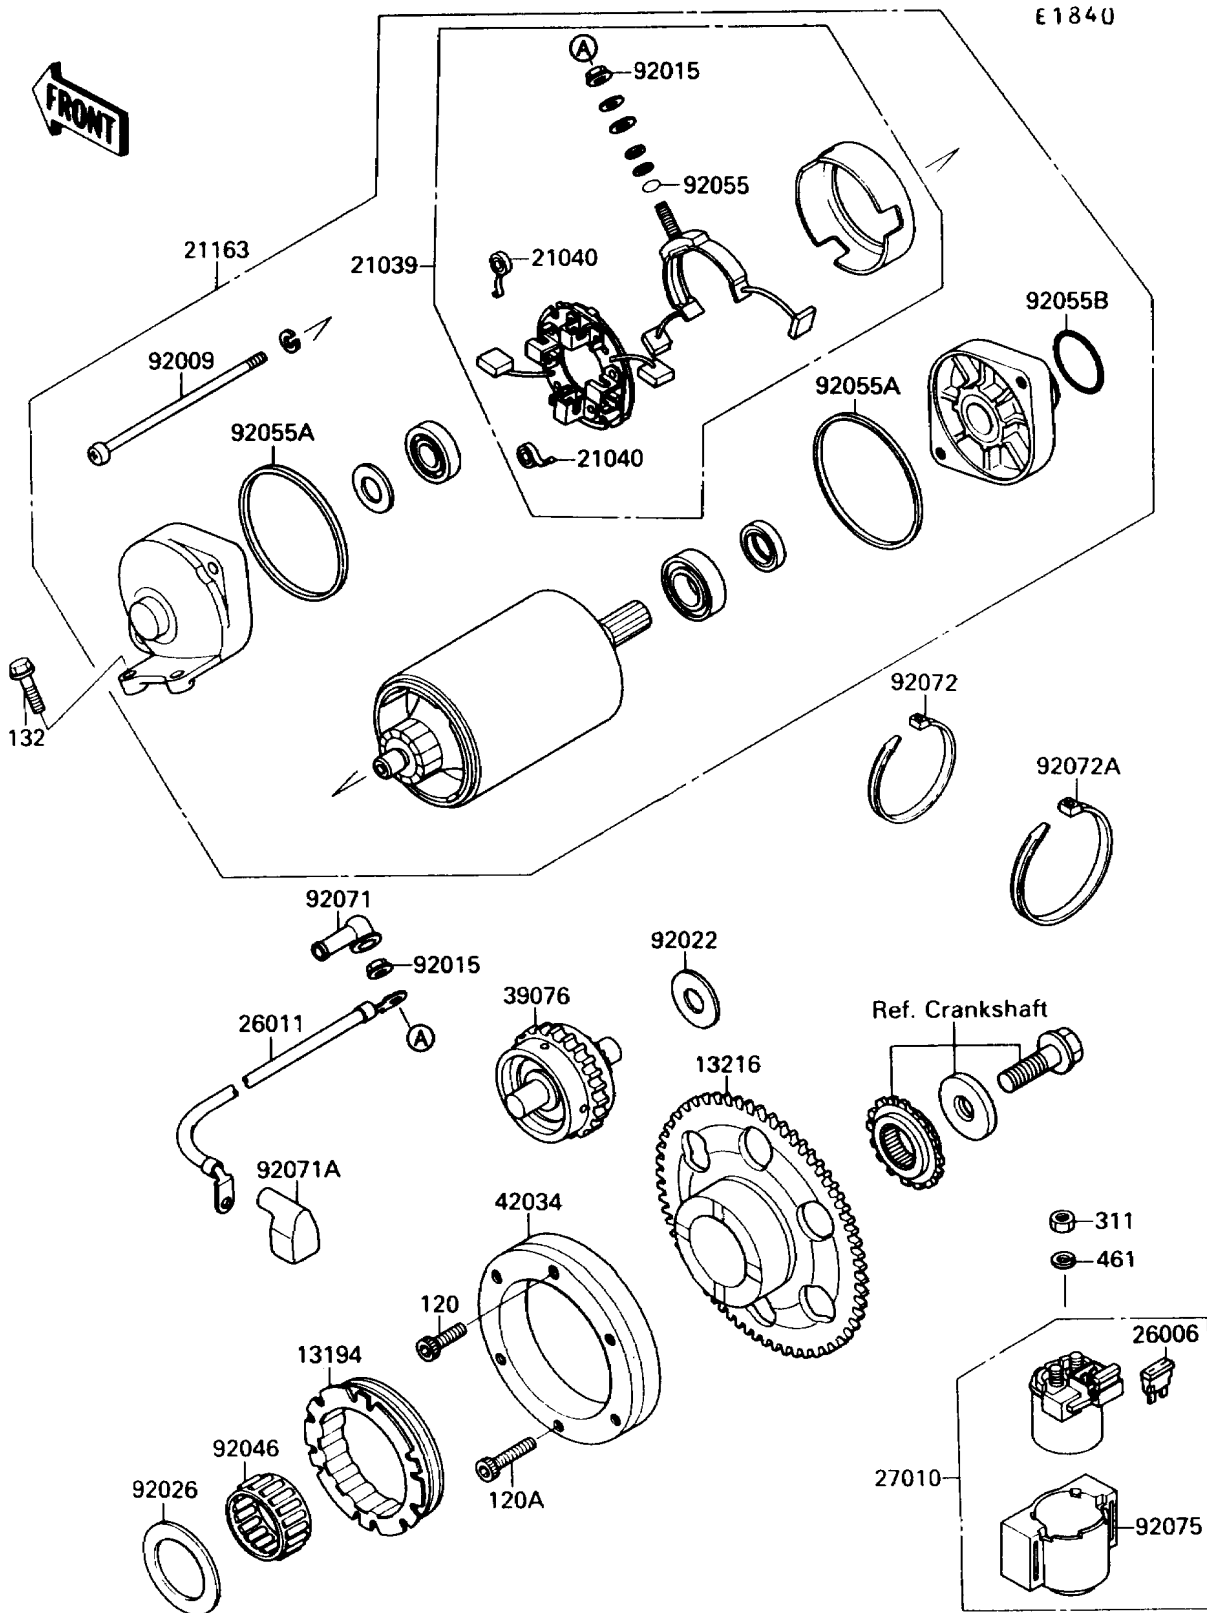

1989 Vulcan 88

PARTS DIAGRAM

Starter Motor

Kawasaki

Let the Good Times Roll®

1989 Vulcan 88

PARTS LIST

Starter Motor

ITEM NAME

PART NUMBER

QUANTITY
