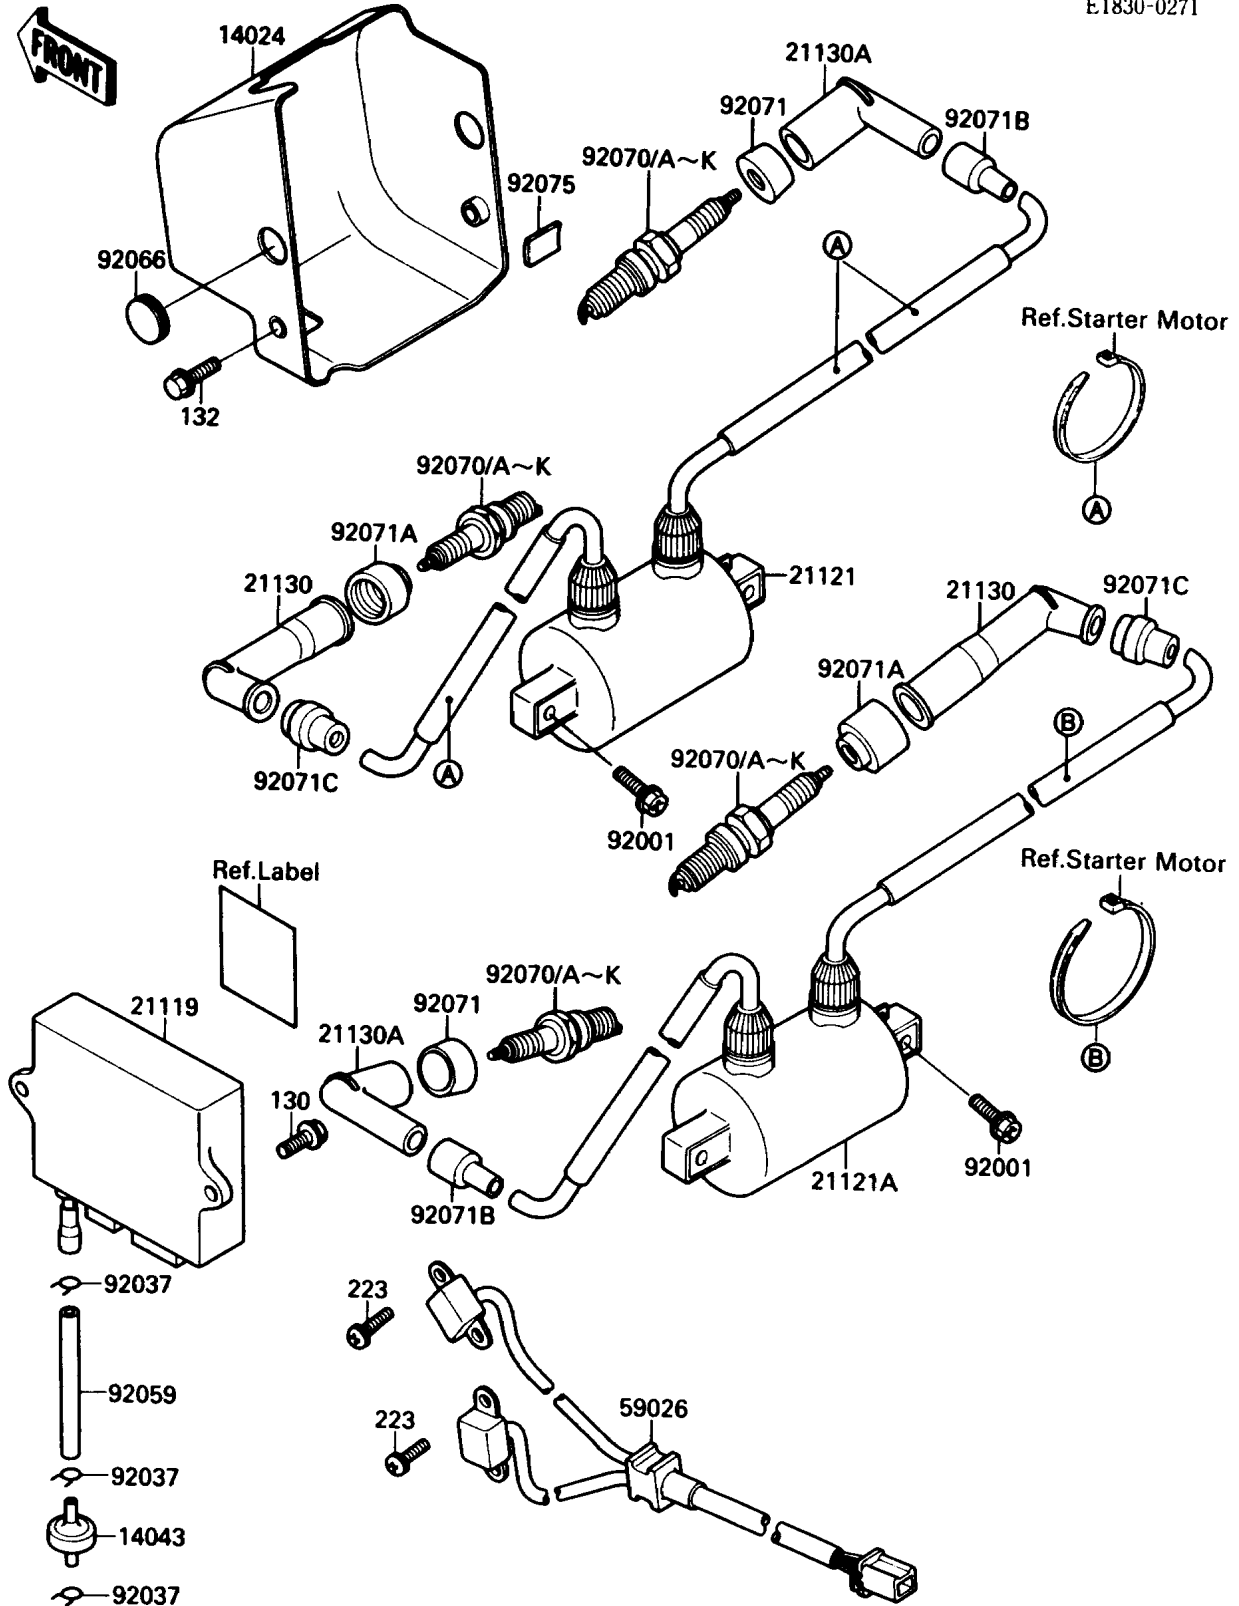

1988 Vulcan 88

PARTS DIAGRAM

Ignition Coil

E1830-0271

1988 Vulcan 88

PARTS LIST

Ignition Coil

ITEM NAME

PART NUMBER

QUANTITY
