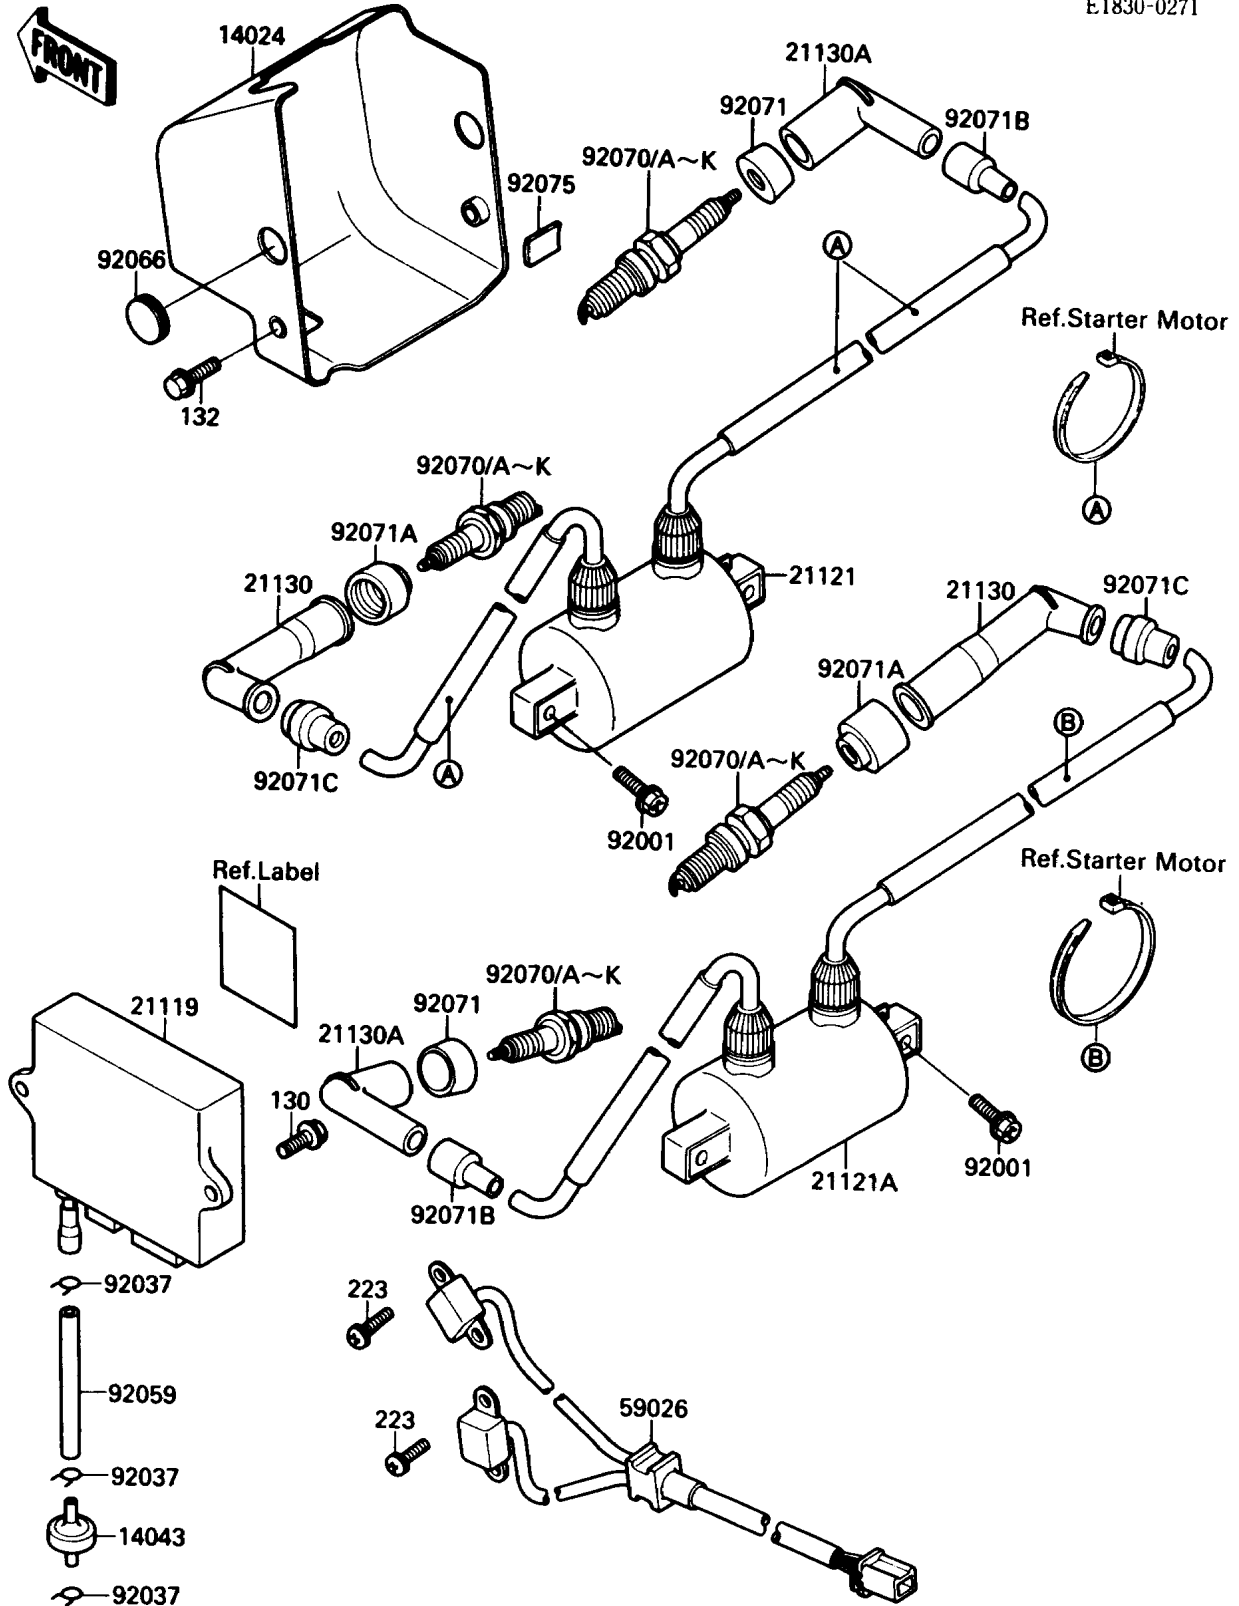

1987 Vulcan 88

PARTS DIAGRAM

Ignition Coil

E1830-0271