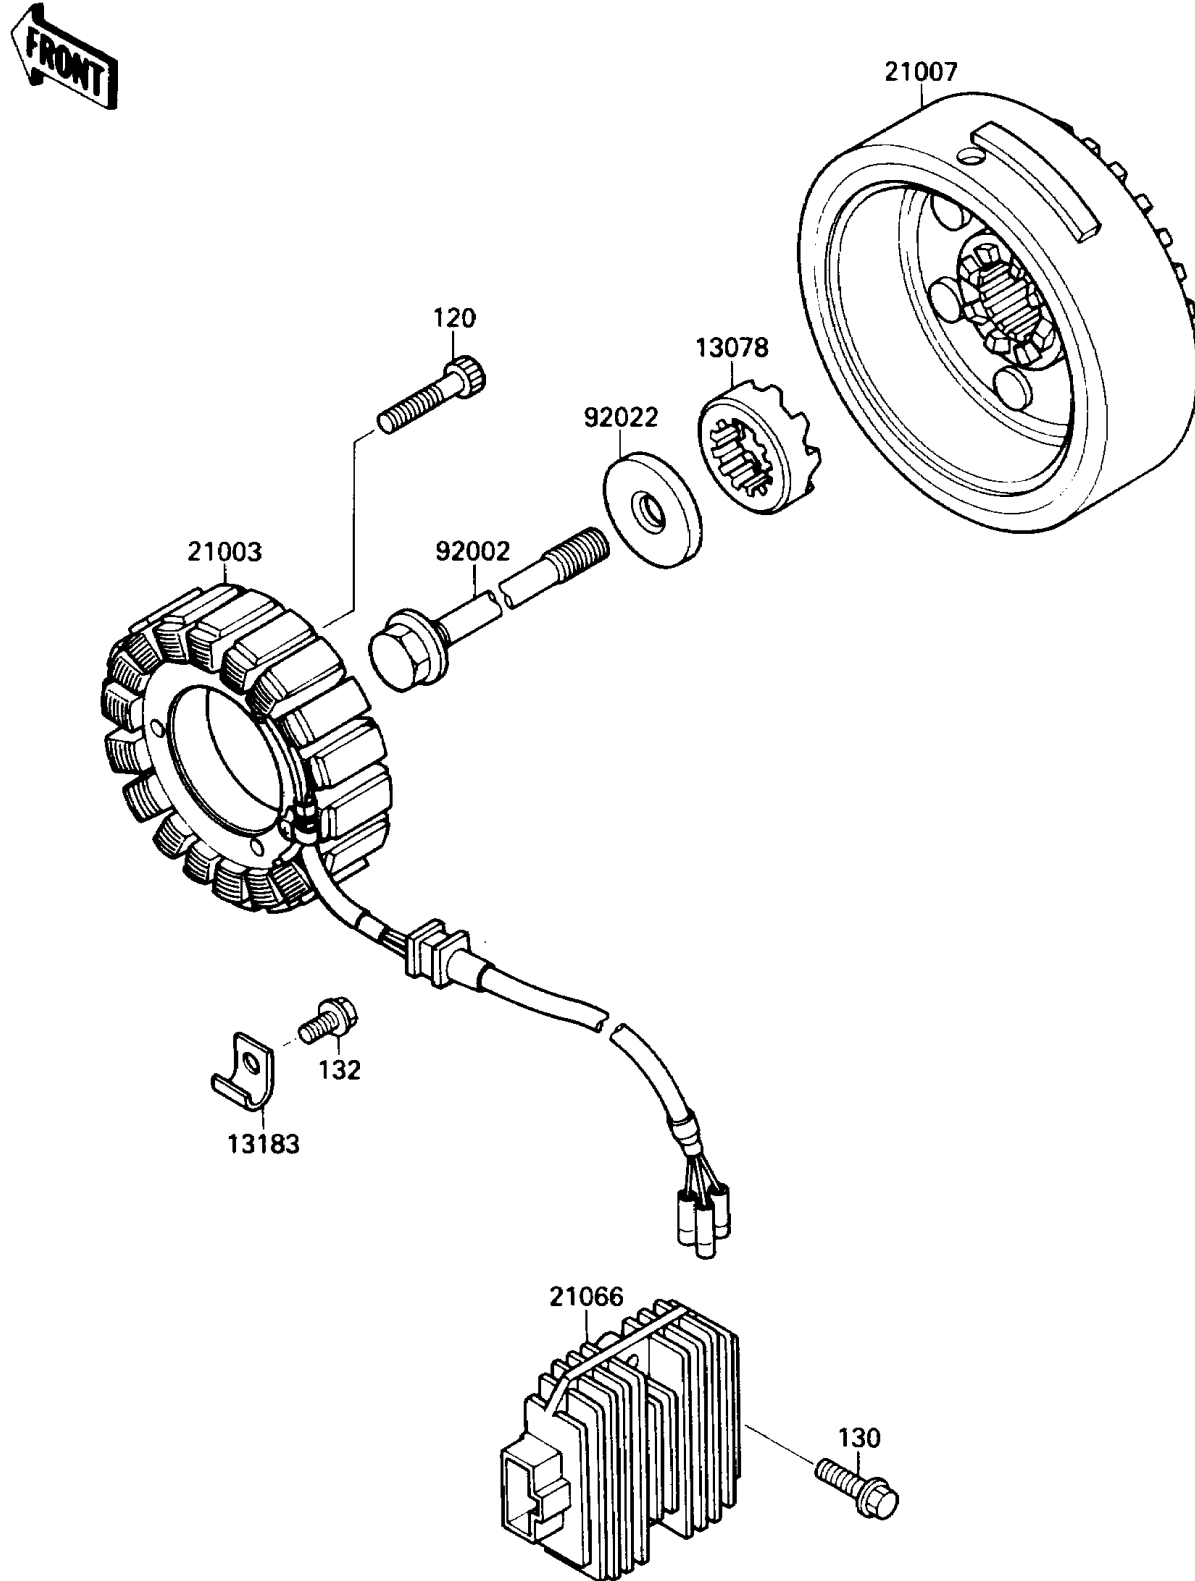

1991 Vulcan 88

PARTS DIAGRAM

Generator

E1810-0169

1991 Vulcan 88

PARTS LIST

Generator

ITEM NAME	PART NUMBER	QUANTITY
RATCHET (Ref # 13078)	13078-1056	1
PLATE (Ref # 13183)	13183-1072	1
STATOR (Ref # 21003)	21003-1164	1
ROTOR (Ref # 21007)	21007-1154	1
REGULATOR-VOLTAGE (Ref # 21066)	21066-1055	1
BOLT,GENERATOR,12X112 (Ref # 92002)	92002-1901	1
WASHER,GENERATOR (Ref # 92022)	92022-1904	1
BOLT-SOCKET,6X35 (Ref # 120)	120P0635	3
BOLT-FLANGED,6X20 (Ref # 130)	130B0620	2
BOLT-FLANGED-SMALL (Ref # 132)	132E0610	1