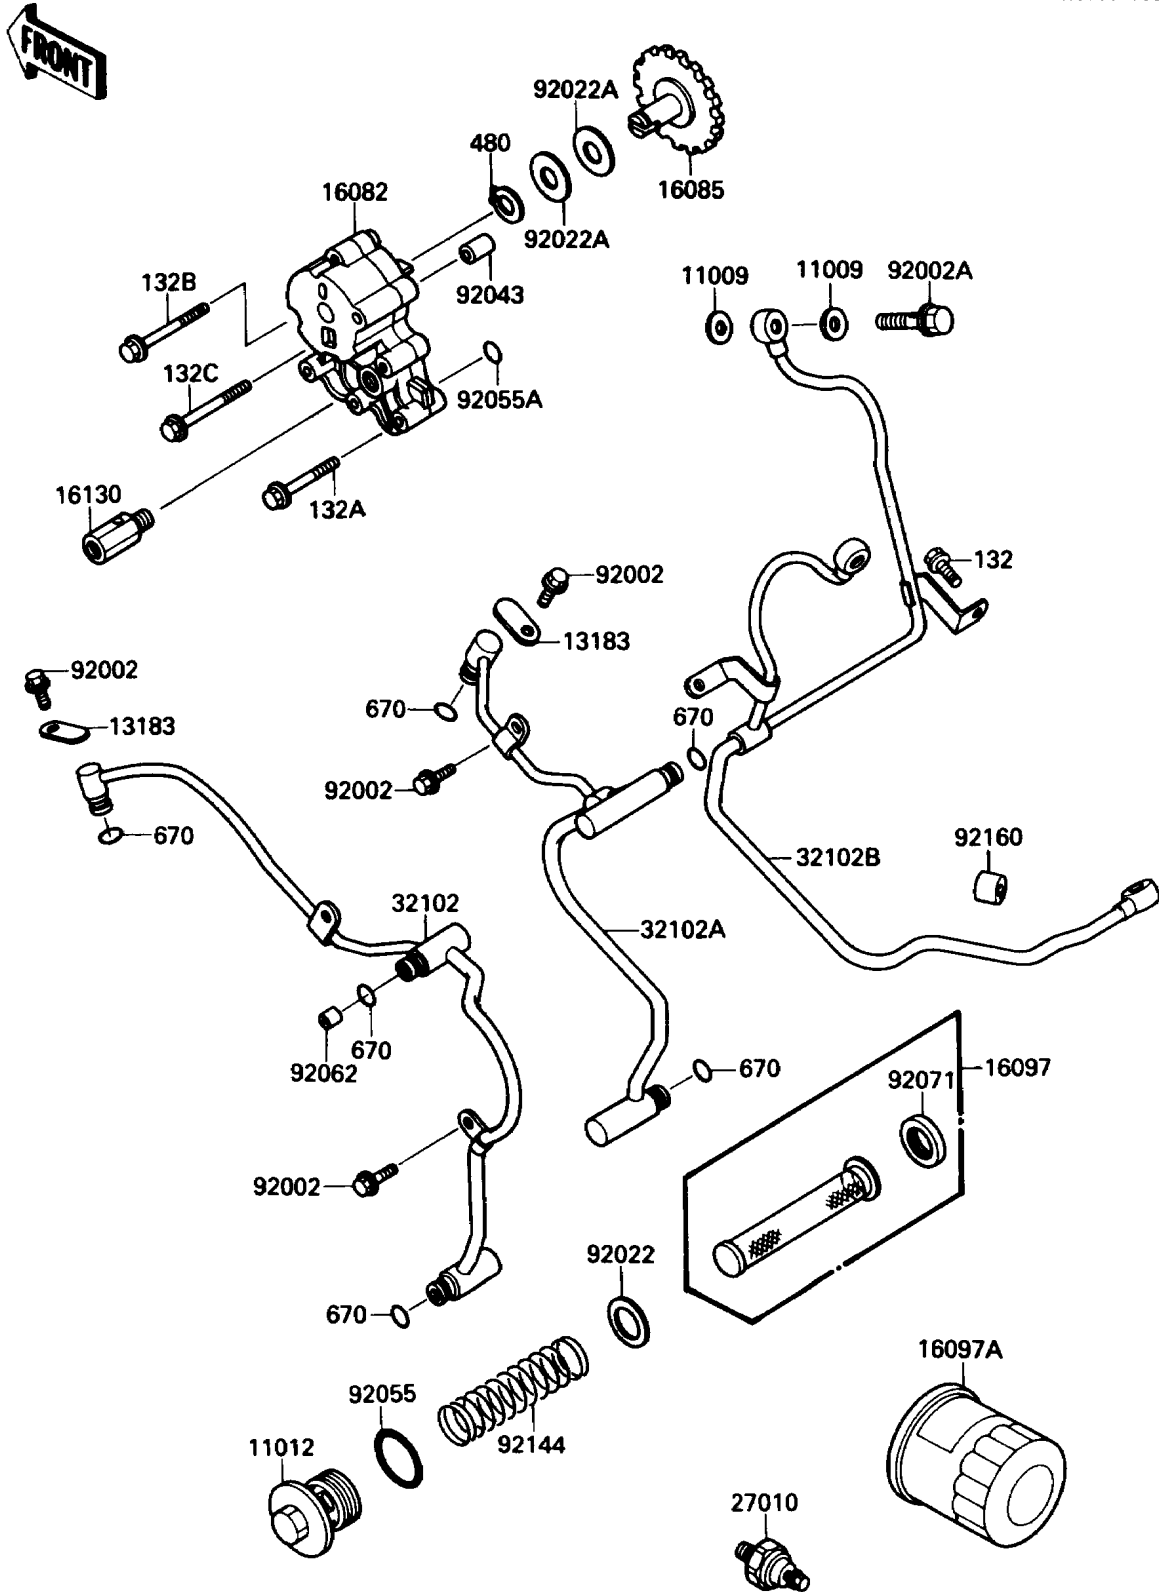

1988 Vulcan 88

PARTS DIAGRAM

Oil Pump

E1710-0087

1988 Vulcan 88

PARTS LIST

Oil Pump

ITEM NAME

PART NUMBER

QUANTITY
