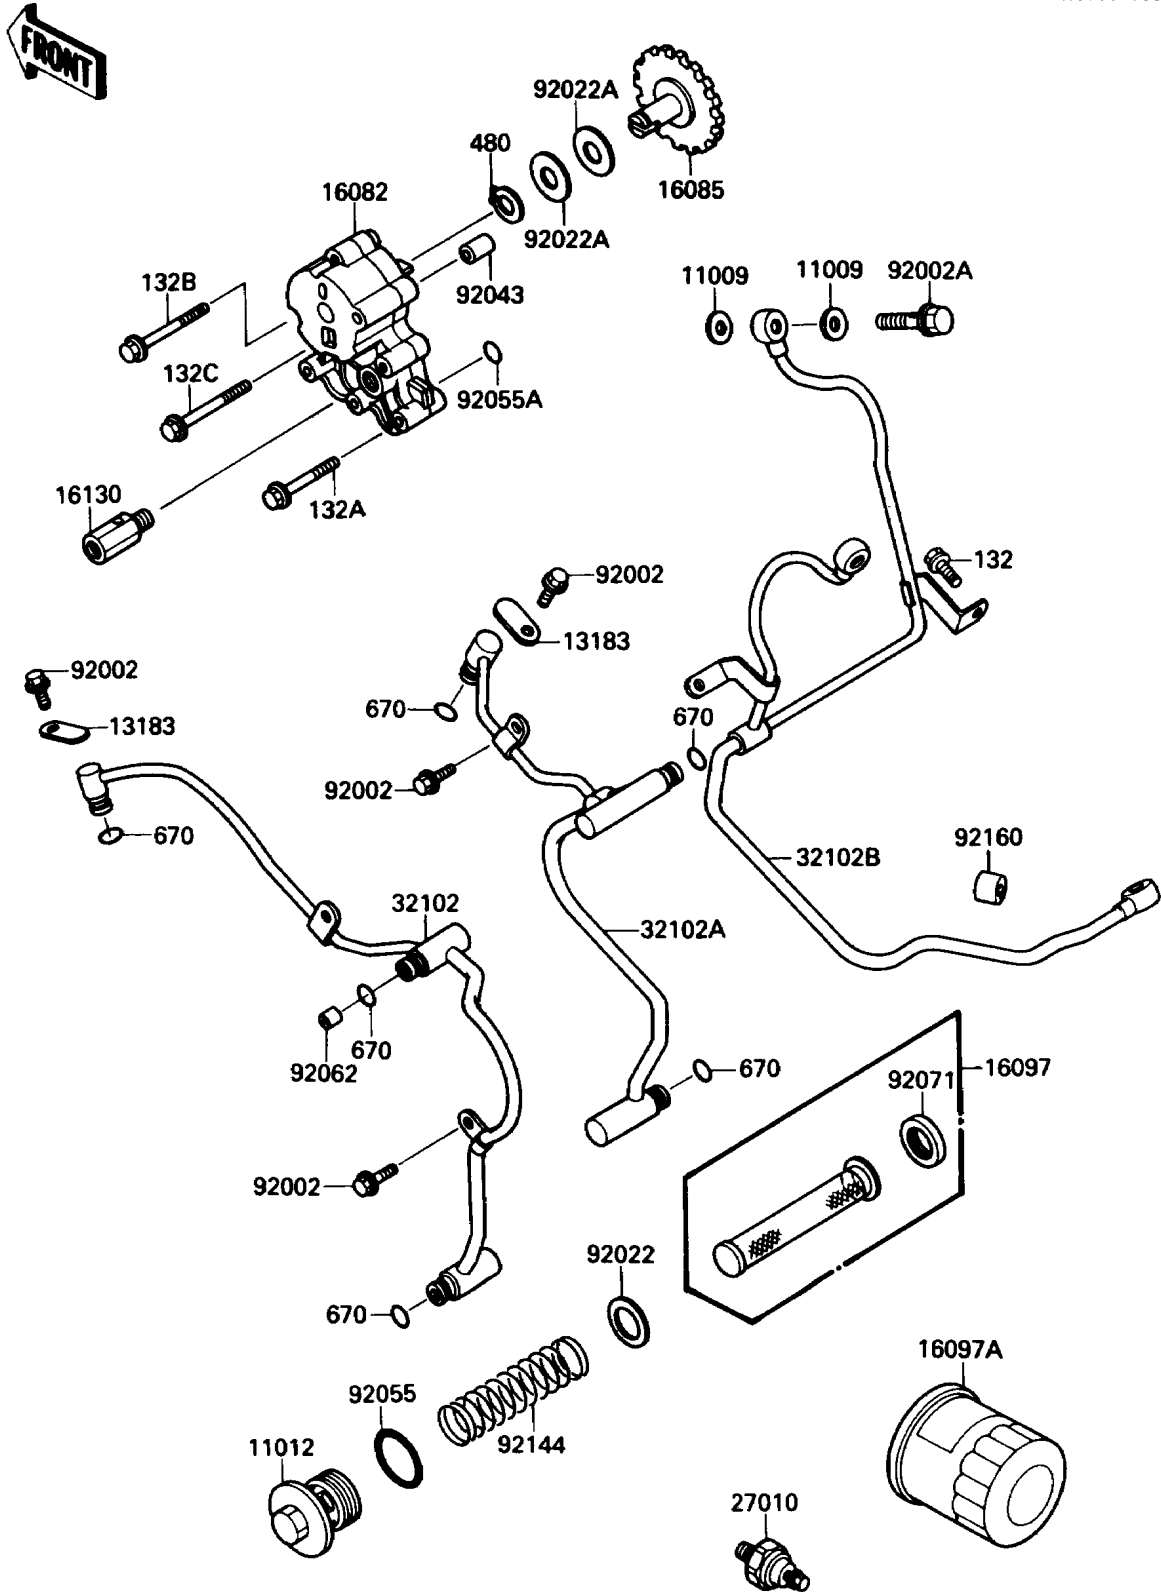

1989 Vulcan 88

PARTS DIAGRAM

Oil Pump

E1710-0087

1989 Vulcan 88

PARTS LIST

Oil Pump

ITEM NAME

PART NUMBER

QUANTITY
