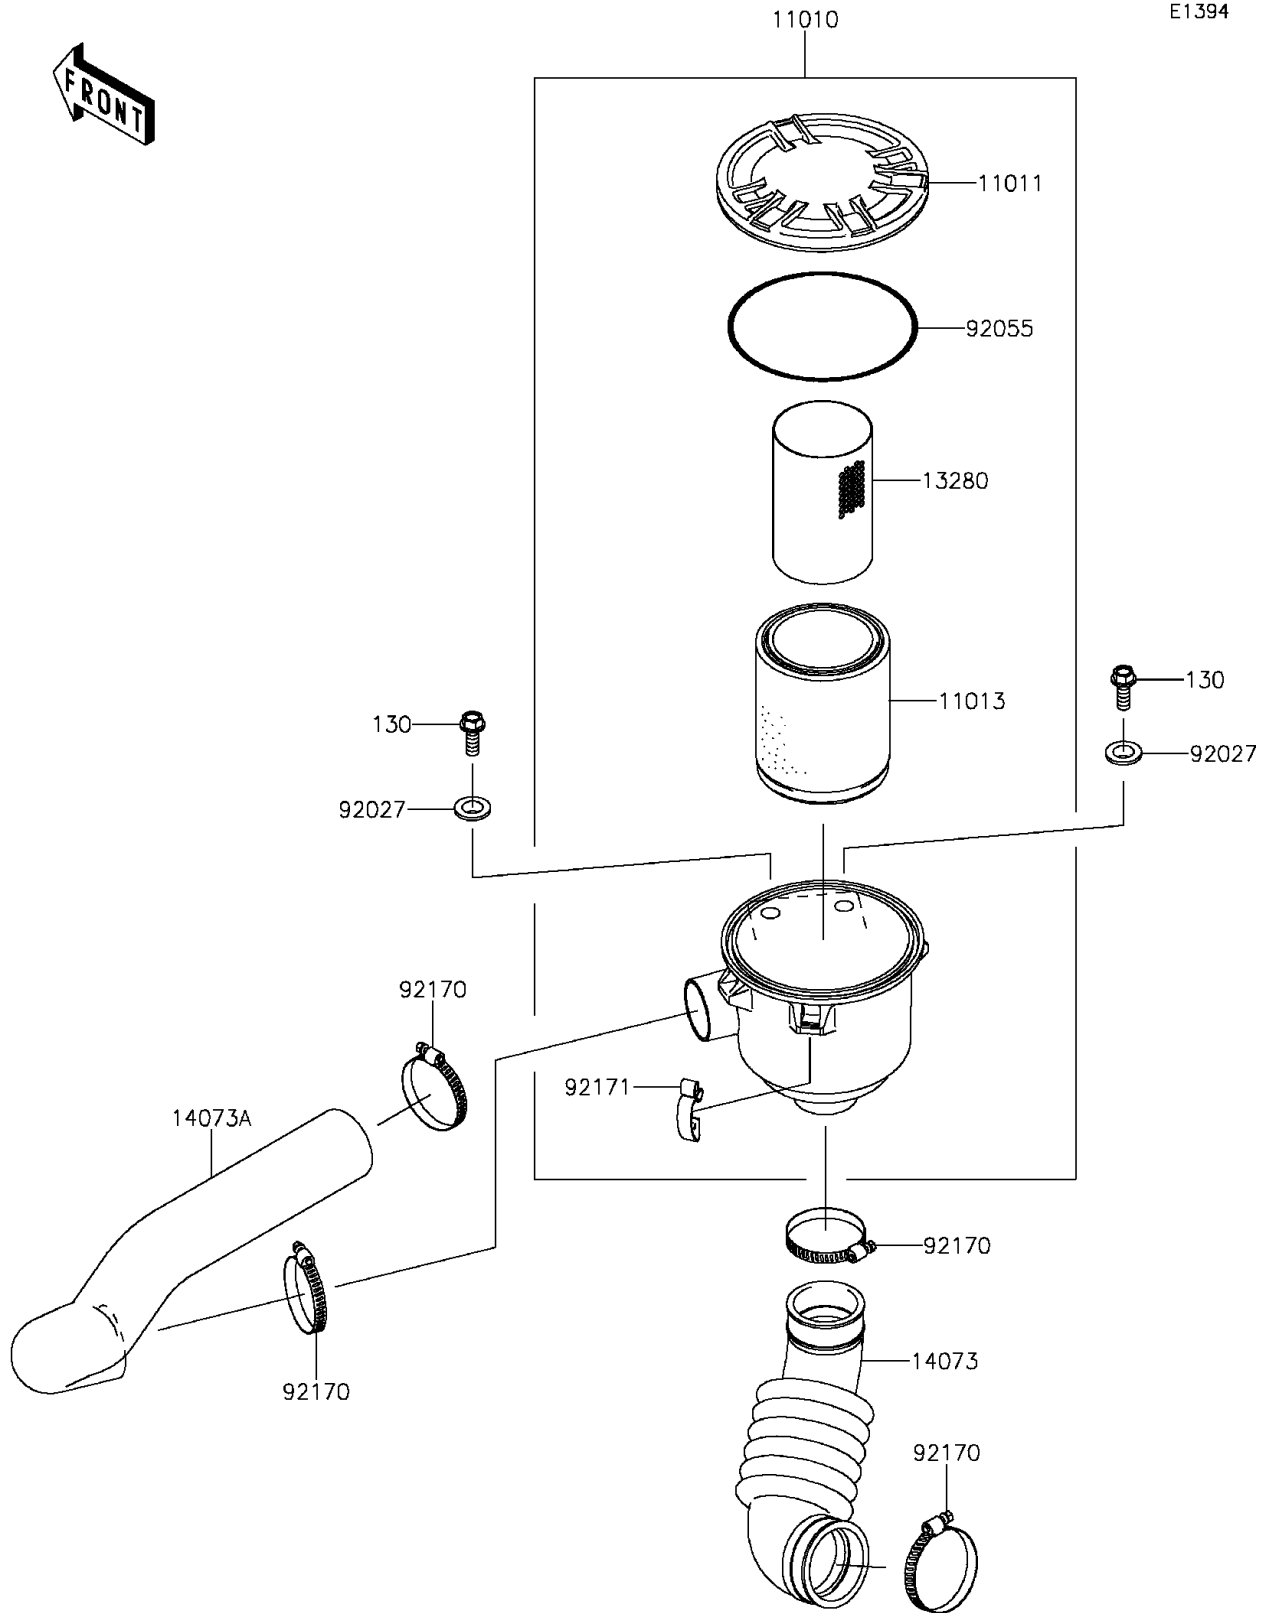

2015 Mule™ 610 4x4 XC

PARTS DIAGRAM

Air Cleaner-Belt Converter

E1394

2015 Mule™ 610 4x4 XC

PARTS LIST

Air Cleaner-Belt Converter

| ITEM NAME | PART NUMBER | QUANTITY |
|------------------------------------|-------------|----------|
| FILTER-ASSY-AIR (Ref # 11010) | 11010-0172 | 1 |
| CASE-AIR FILTER,CAP (Ref # 11011) | 11011-0135 | 1 |
| ELEMENT-AIR FILTER (Ref # 11013) | 11013-0037 | 1 |
| HOLDER (Ref # 13280) | 13280-0312 | 1 |
| DUCT,AIR FILTER-CASE (Ref # 14073) | 14073-0061 | 1 |
| DUCT,BAR-AIR FILTER (Ref # 14073A) | 14073-0080 | 1 |
| COLLAR (Ref # 92027) | 92027-1354 | 2 |
| RING-O,122X4 (Ref # 92055) | 92055-0167 | 1 |
| CLAMP (Ref # 92170) | 92170-1674 | 4 |
| CLAMP (Ref # 92171) | 92171-0225 | 3 |
| BOLT-FLANGED,8X22 (Ref # 130) | 130BA0822 | 2 |