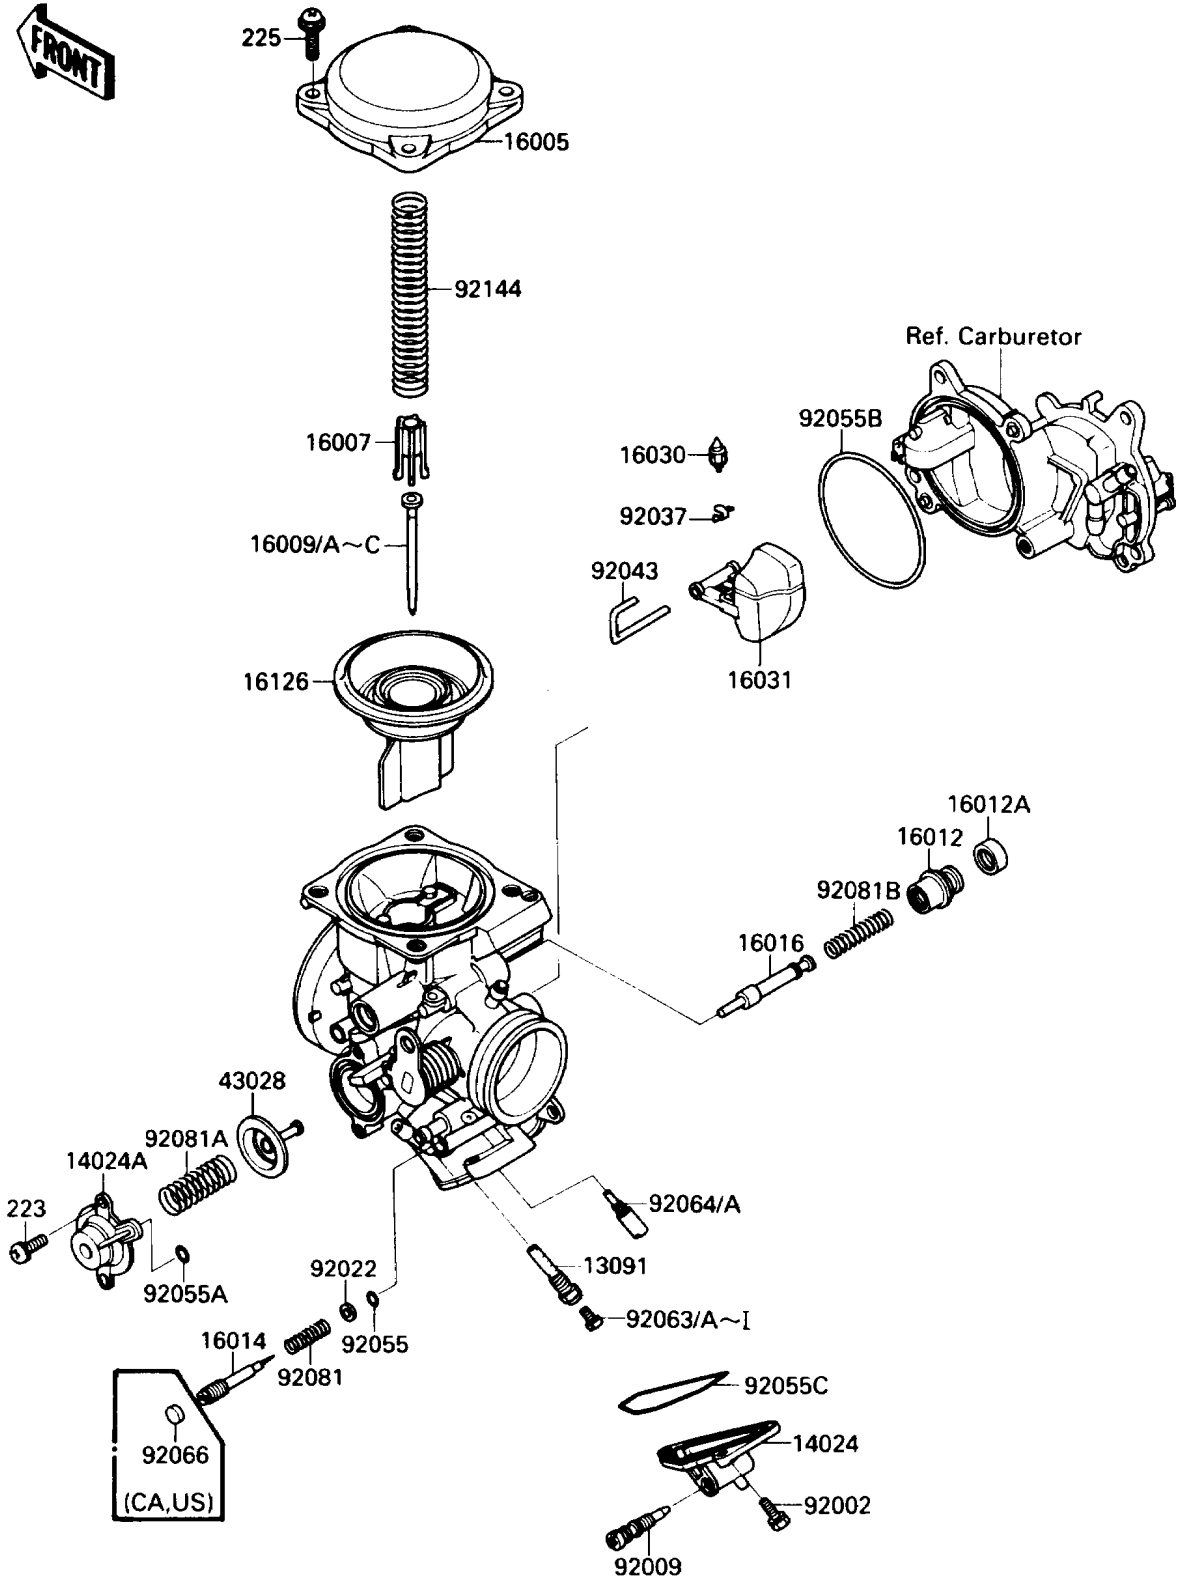

1987 Vulcan 88

PARTS DIAGRAM

Carburetor Parts

E1612-0118

1987 Vulcan 88

PARTS LIST

Carburetor Parts

ITEM NAME

PART NUMBER

QUANTITY
