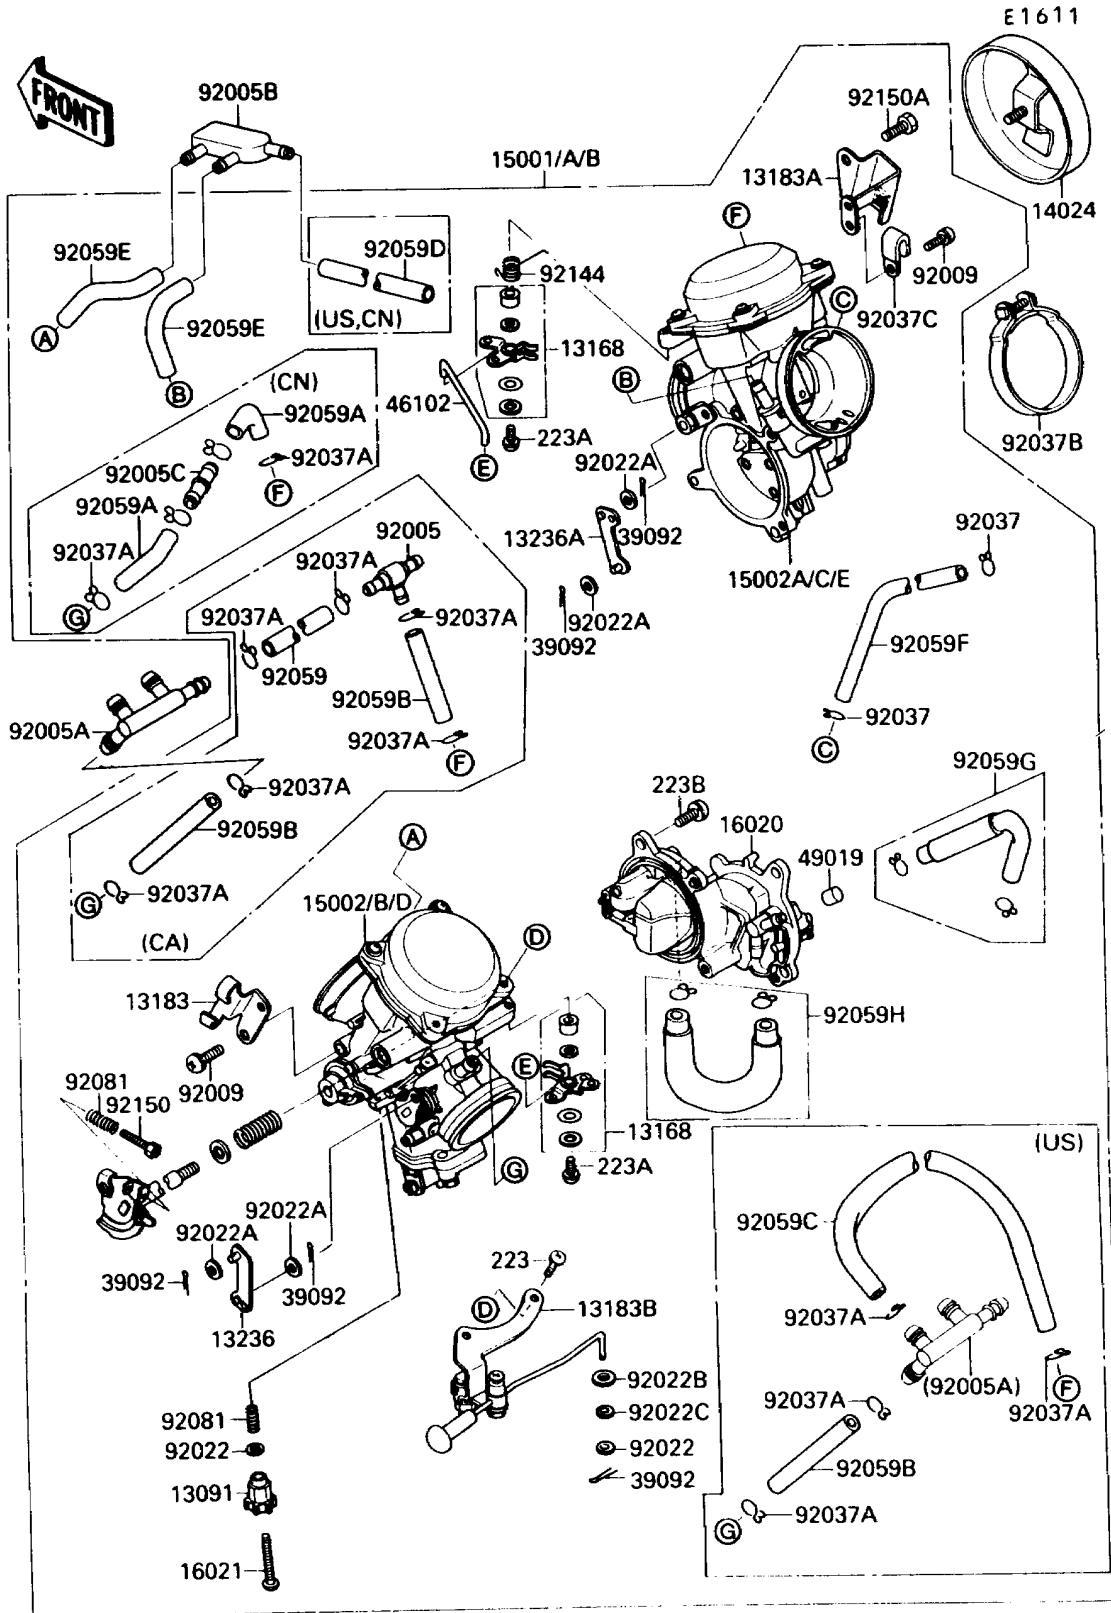

1991 Vulcan 88

PARTS DIAGRAM

Carburetor