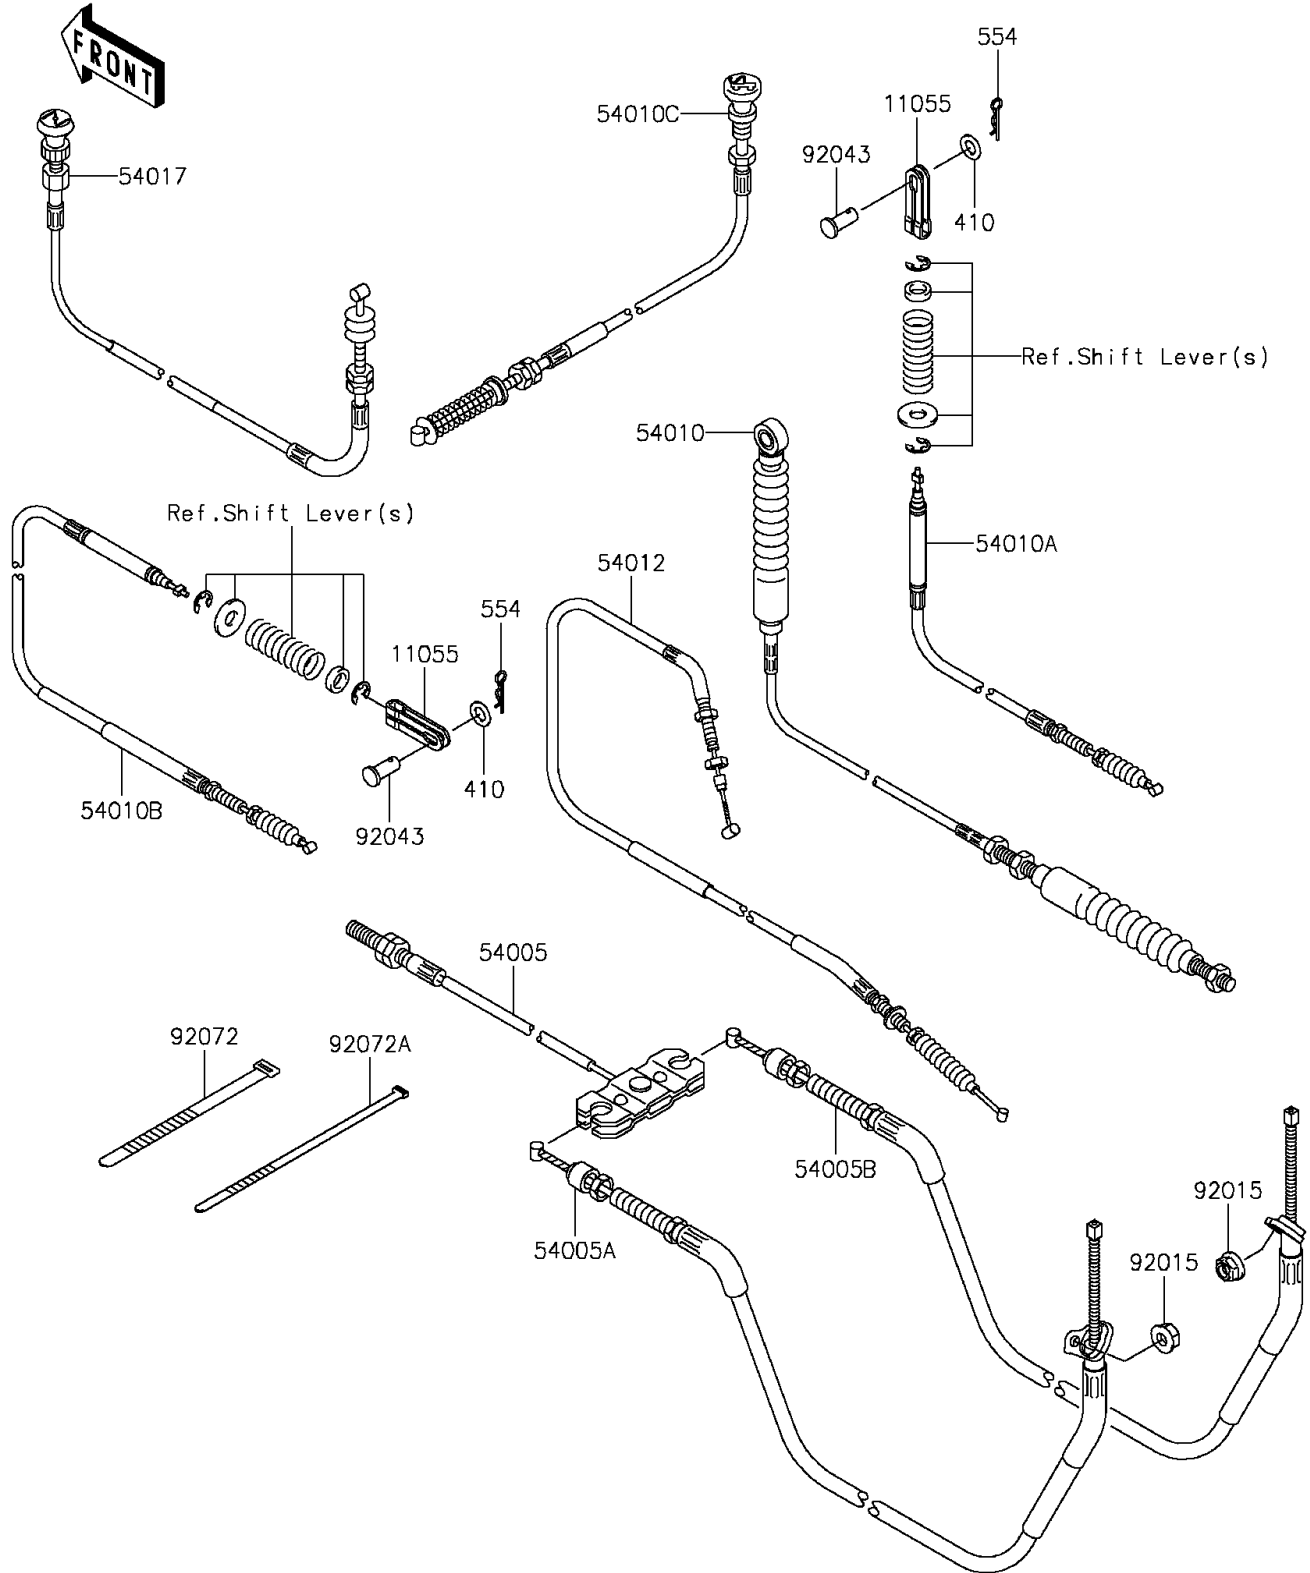

## PARTS DIAGRAM

### Cables

F2540

## PARTS LIST

### Cables

ITEM NAME	PART NUMBER	QUANTITY
BRACKET,DIFF LOCK (Ref # 11055)	11055-7505	2
CABLE-BRAKE,PARKING,FR (Ref # 54005)	54005-1198	1
CABLE-BRAKE,PARKING,LH (Ref # 54005A)	54005-7505	1
CABLE-BRAKE,PARKING,RH (Ref # 54005B)	54005-7506	1
CABLE,SHIFT CONTROL (Ref # 54010)	54010-0014	1
CABLE,2-4WD (Ref # 54010A)	54010-0015	1
CABLE,DIFF LOCK (Ref # 54010B)	54010-0017	1
CABLE,HOOD (Ref # 54010C)	54010-0600	1
CABLE-THROTTLE (Ref # 54012)	54012-0127	1
CABLE-STARTER (Ref # 54017)	54017-0012	1
NUT,LOCK,FLANGED,6MM (Ref # 92015)	92015-1339	2
PIN,6X11 (Ref # 92043)	92043-092	2
BAND,L=149 (Ref # 92072)	92072-031	2
BAND,L=188 (Ref # 92072A)	92072-1239	3
WASHER-PLAIN-SMALL (Ref # 410)	410AA0600	2
PIN-SNAP,1.2X21.2 (Ref # 554)	554DA0600	2