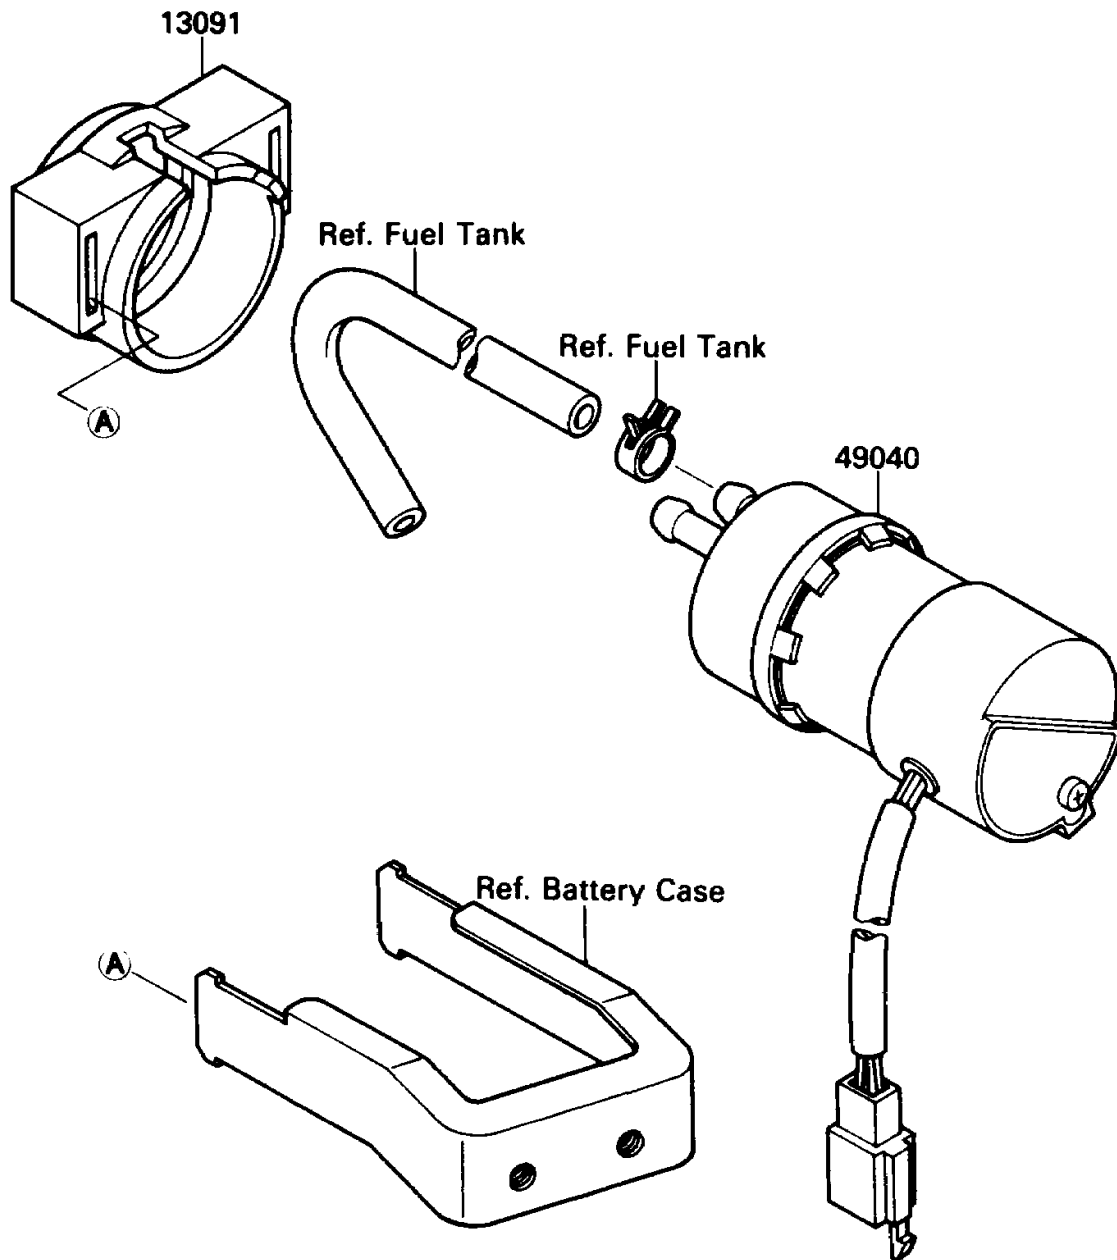

1988 Vulcan 88

PARTS DIAGRAM

Fuel Pump

E1520-0010

1988 Vulcan 88

PARTS LIST

Fuel Pump

ITEM NAME

PART NUMBER

QUANTITY
