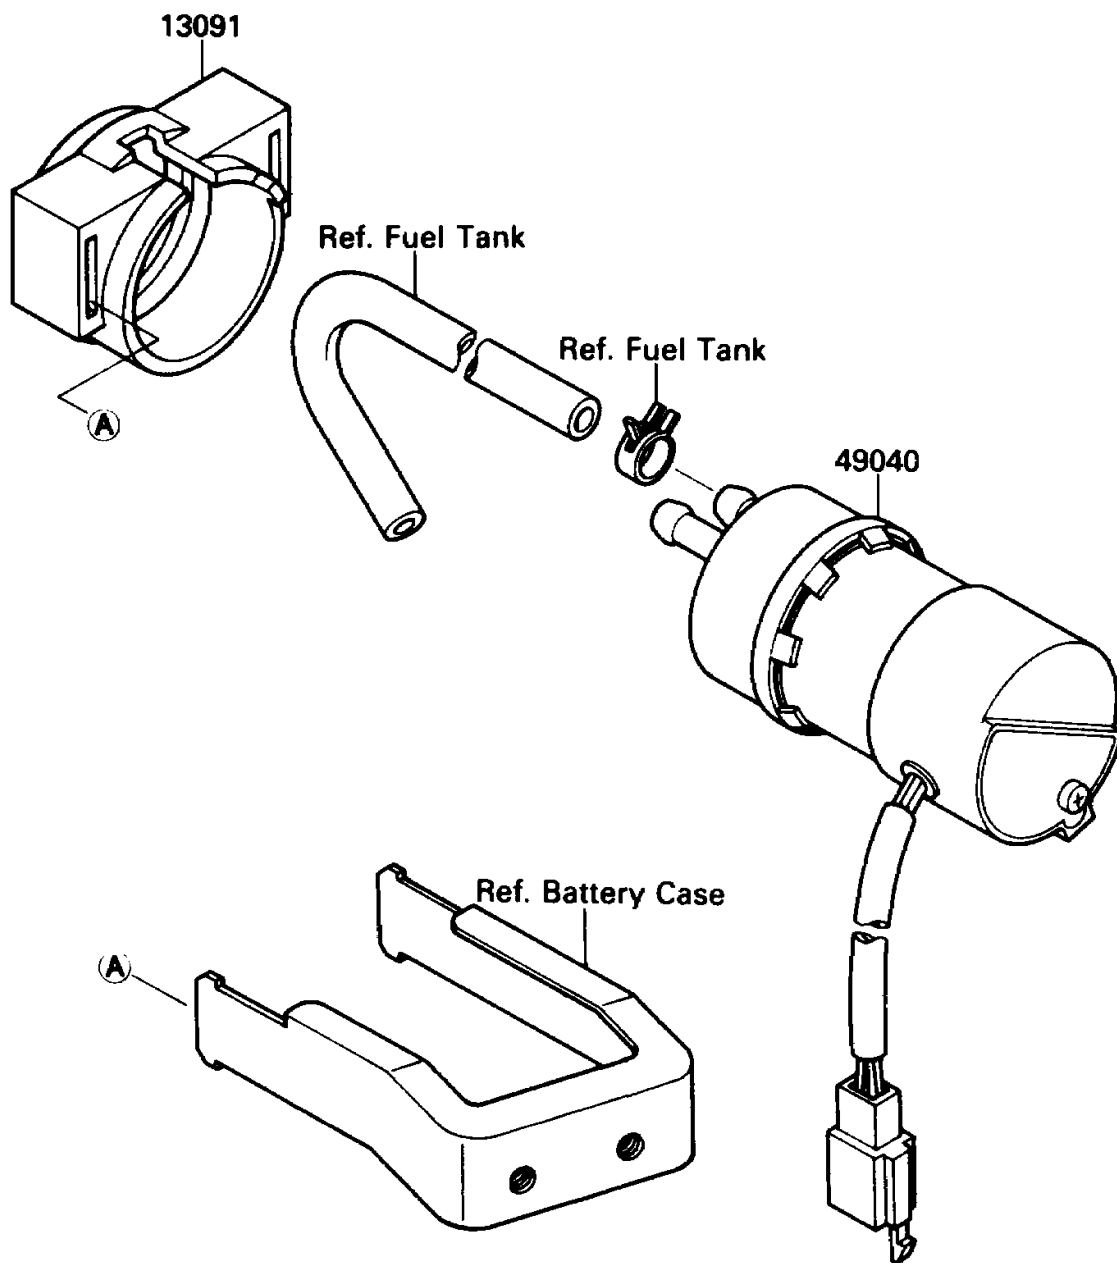

1987 Vulcan 88

PARTS DIAGRAM

Fuel Pump

E1520-0010

1987 Vulcan 88

PARTS LIST

Fuel Pump

Kawasaki

Let the Good Times Roll®

ITEM NAME

PART NUMBER

QUANTITY
