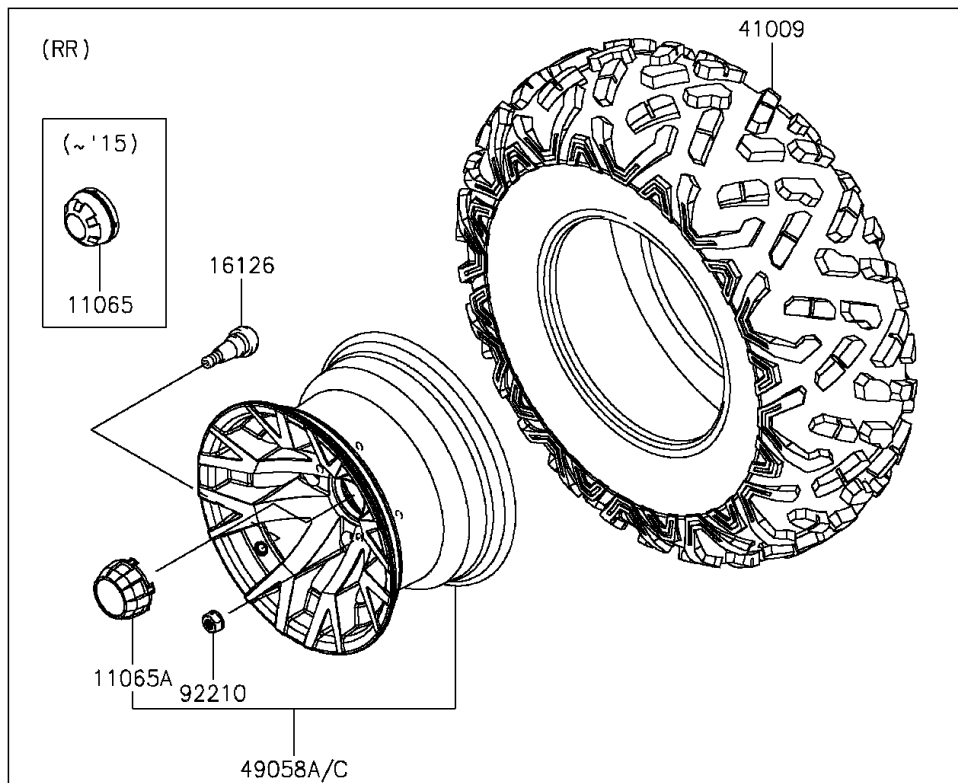

2014 MULE™ 610 4x4 XC SE

PARTS DIAGRAM

Wheels/Tires

F2210

2014 MULE™ 610 4x4 XC SE

PARTS LIST

Wheels/Tires

ITEM NAME	PART NUMBER	QUANTITY
CAP,WHEEL (Ref # 11065)	11065-0321	4
VALVE (Ref # 16126)	16126-4001	4
TIRE,26X9.00R12 6PLY,BIGHORN2 (Ref # 41009)	41009-0511	4
WHEEL,FR,12X7.5AT,BLK+CAP CR-P (Ref # 49058)	49058-0605-31G	2
WHEEL,RR,12X7.5AT,BLK+CAP CR-P (Ref # 49058A)	49058-0606-31G	2
NUT,LOCK,10MM (Ref # 92210)	92210-1204	16