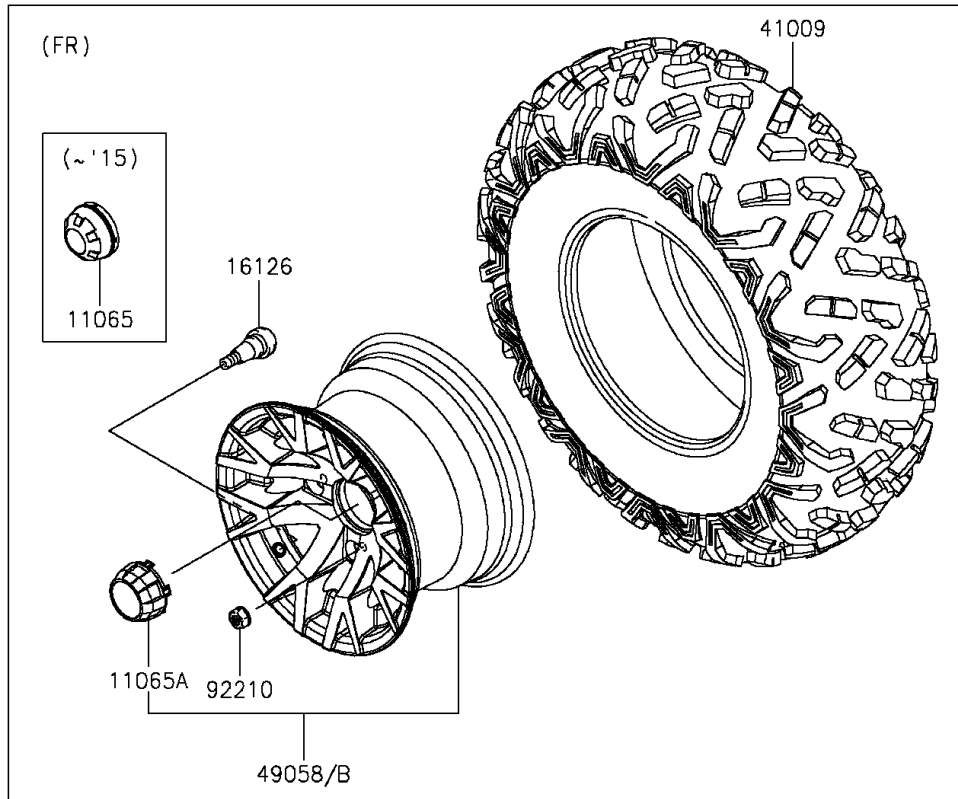

2014 MULE™ 610 4x4 XC SE

PARTS DIAGRAM

Wheels/Tires

F2210

2014 MULE™ 610 4x4 XC SE

PARTS LIST

Wheels/Tires

ITEM NAME	PART NUMBER	QUANTITY
CAP,WHEEL (Ref # 11065)	11065-0321	4
VALVE (Ref # 16126)	16126-4001	4
TIRE,26X9.00R12 6PLY,BIGHORN2 (Ref # 41009)	41009-0511	4
WHEEL,FR,12X7.5AT,BLK+CAP CR-P (Ref # 49058)	49058-0605-31G	2
WHEEL,RR,12X7.5AT,BLK+CAP CR-P (Ref # 49058A)	49058-0606-31G	2
NUT,LOCK,10MM (Ref # 92210)	92210-1204	16