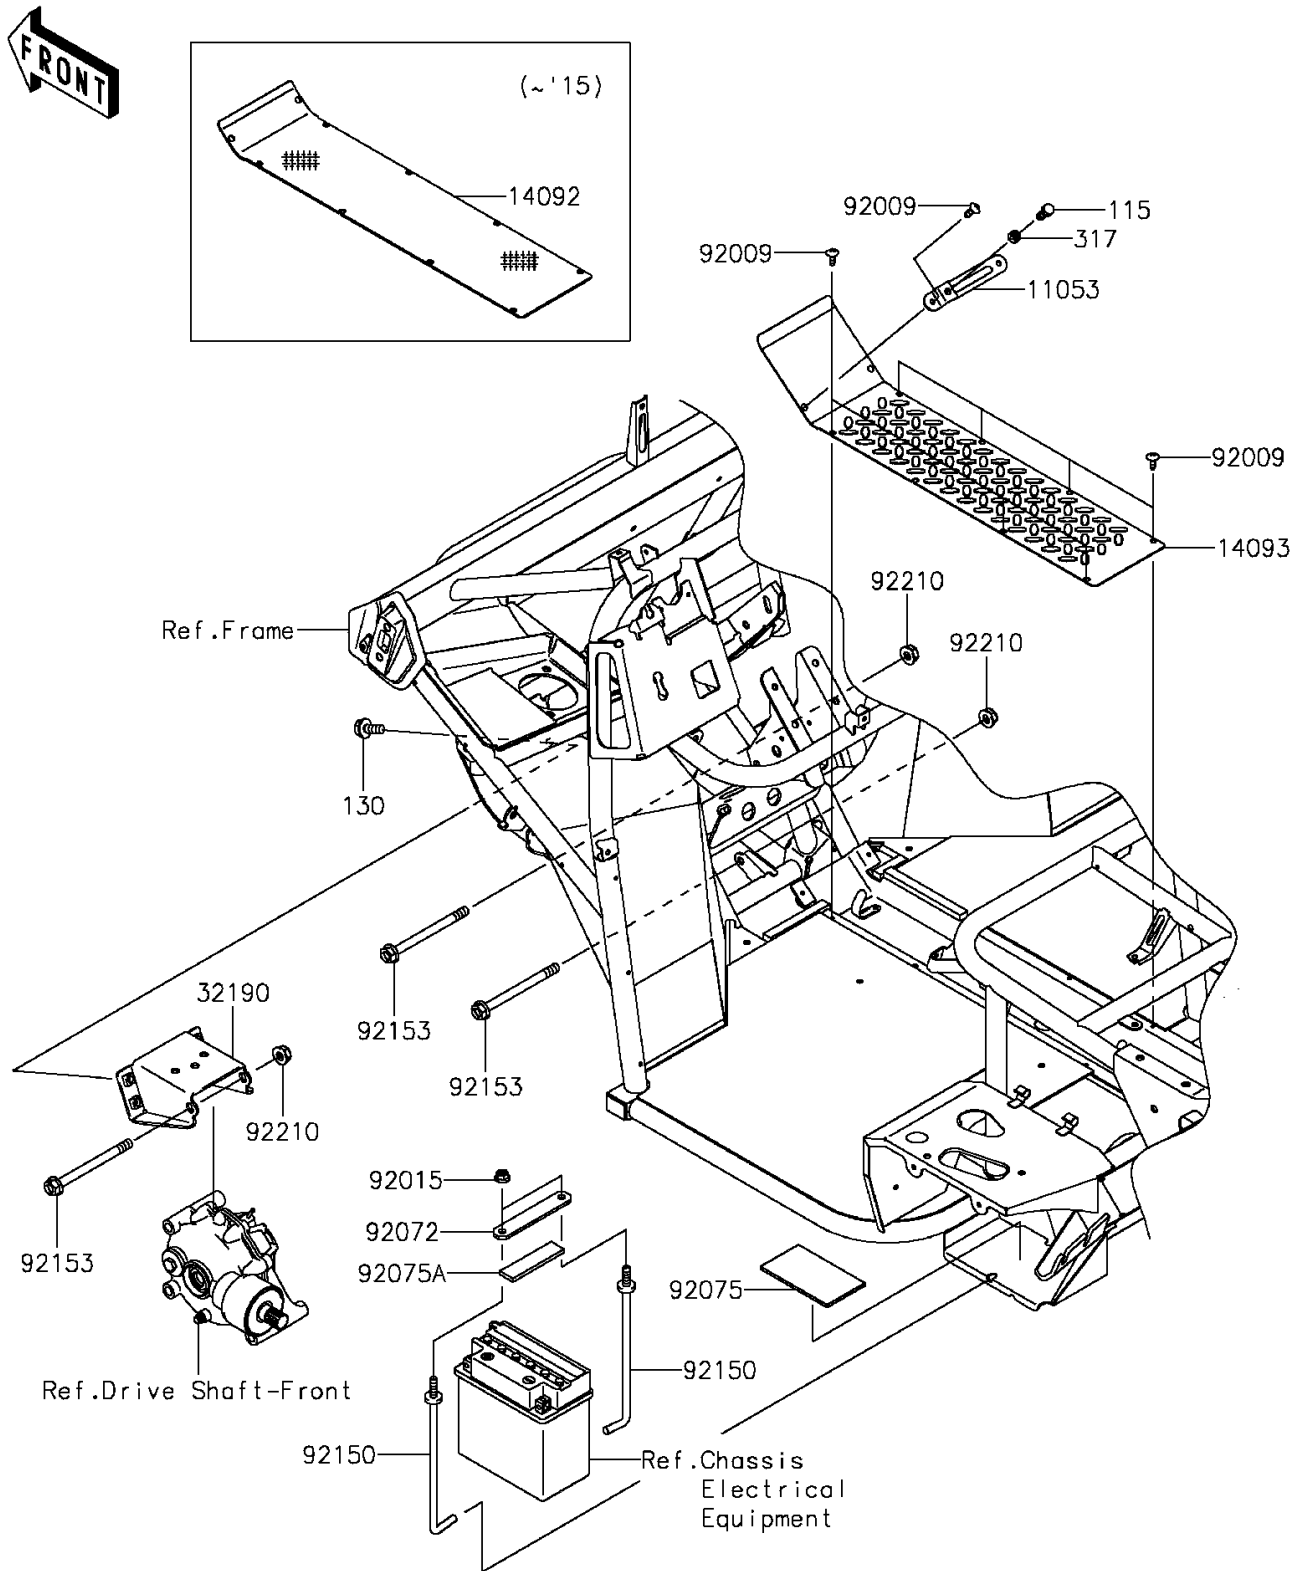

2016 MULE™ 610 4x4 XC SE

PARTS DIAGRAM

Engine Mount

F2122

2016 MULE™ 610 4x4 XC SE

PARTS LIST

Engine Mount

Kawasaki

Let the Good Times Roll®

ITEM NAME

PART NUMBER

QUANTITY
