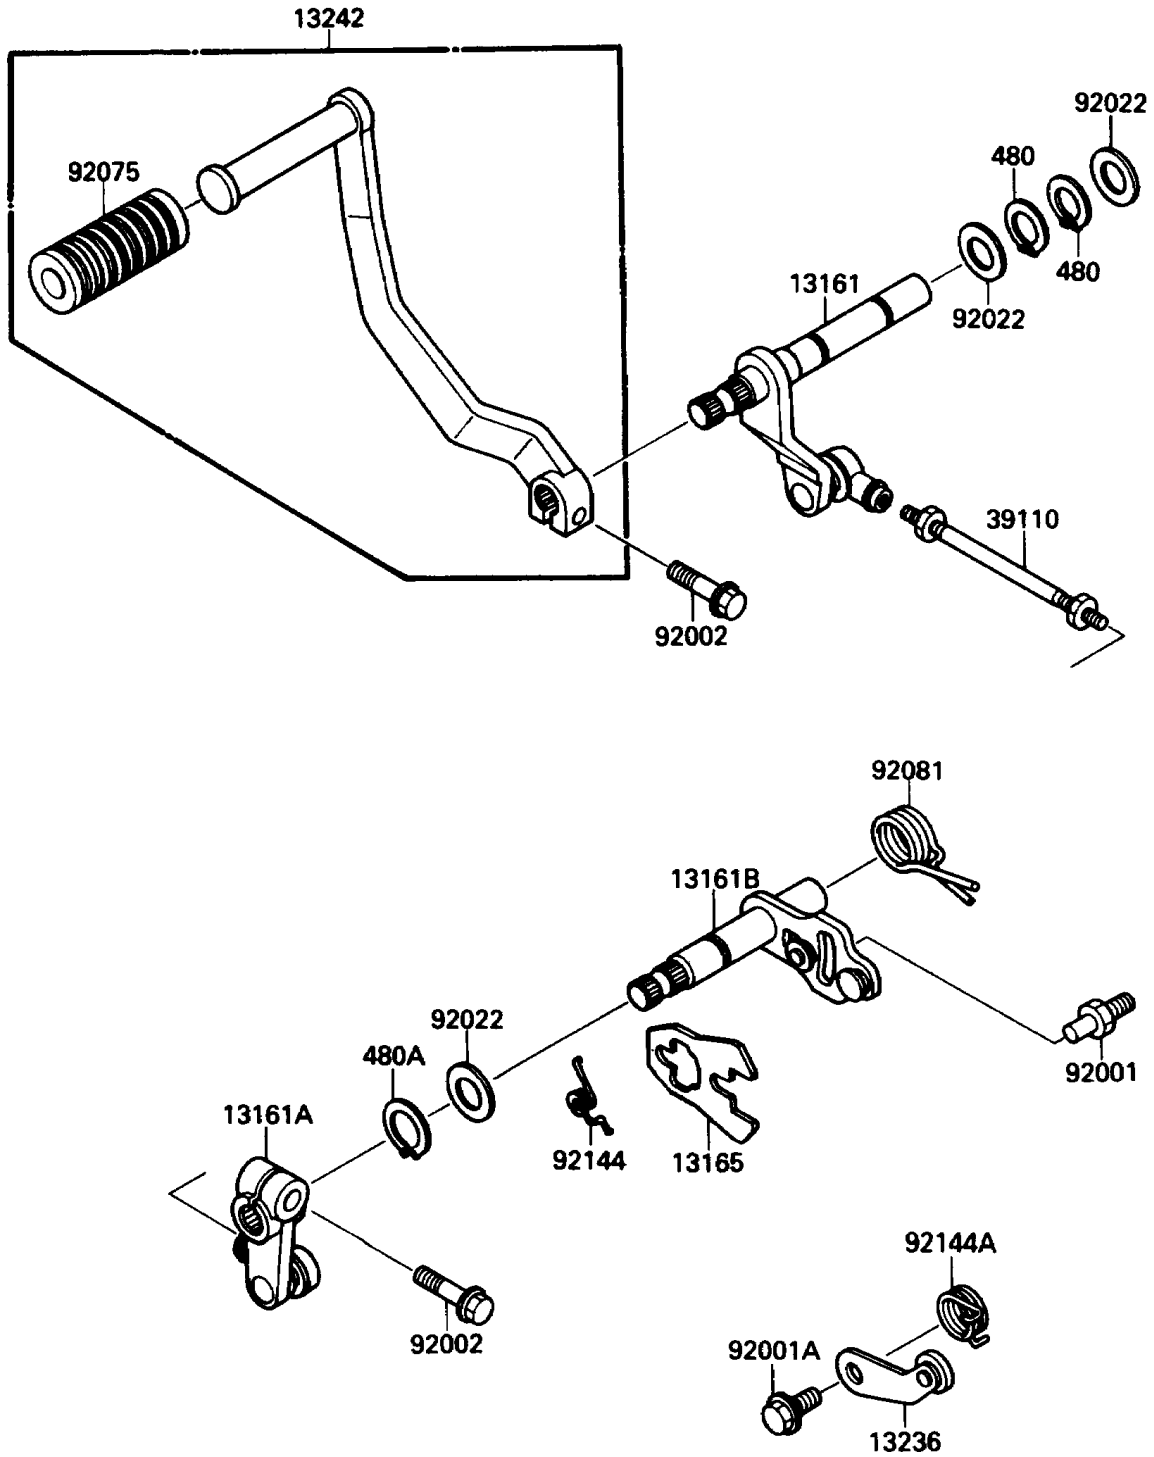

1987 Vulcan 88

PARTS DIAGRAM

Gear Change Mechanism

E1370-0180

1987 Vulcan 88

PARTS LIST

Gear Change Mechanism

ITEM NAME

PART NUMBER

QUANTITY
