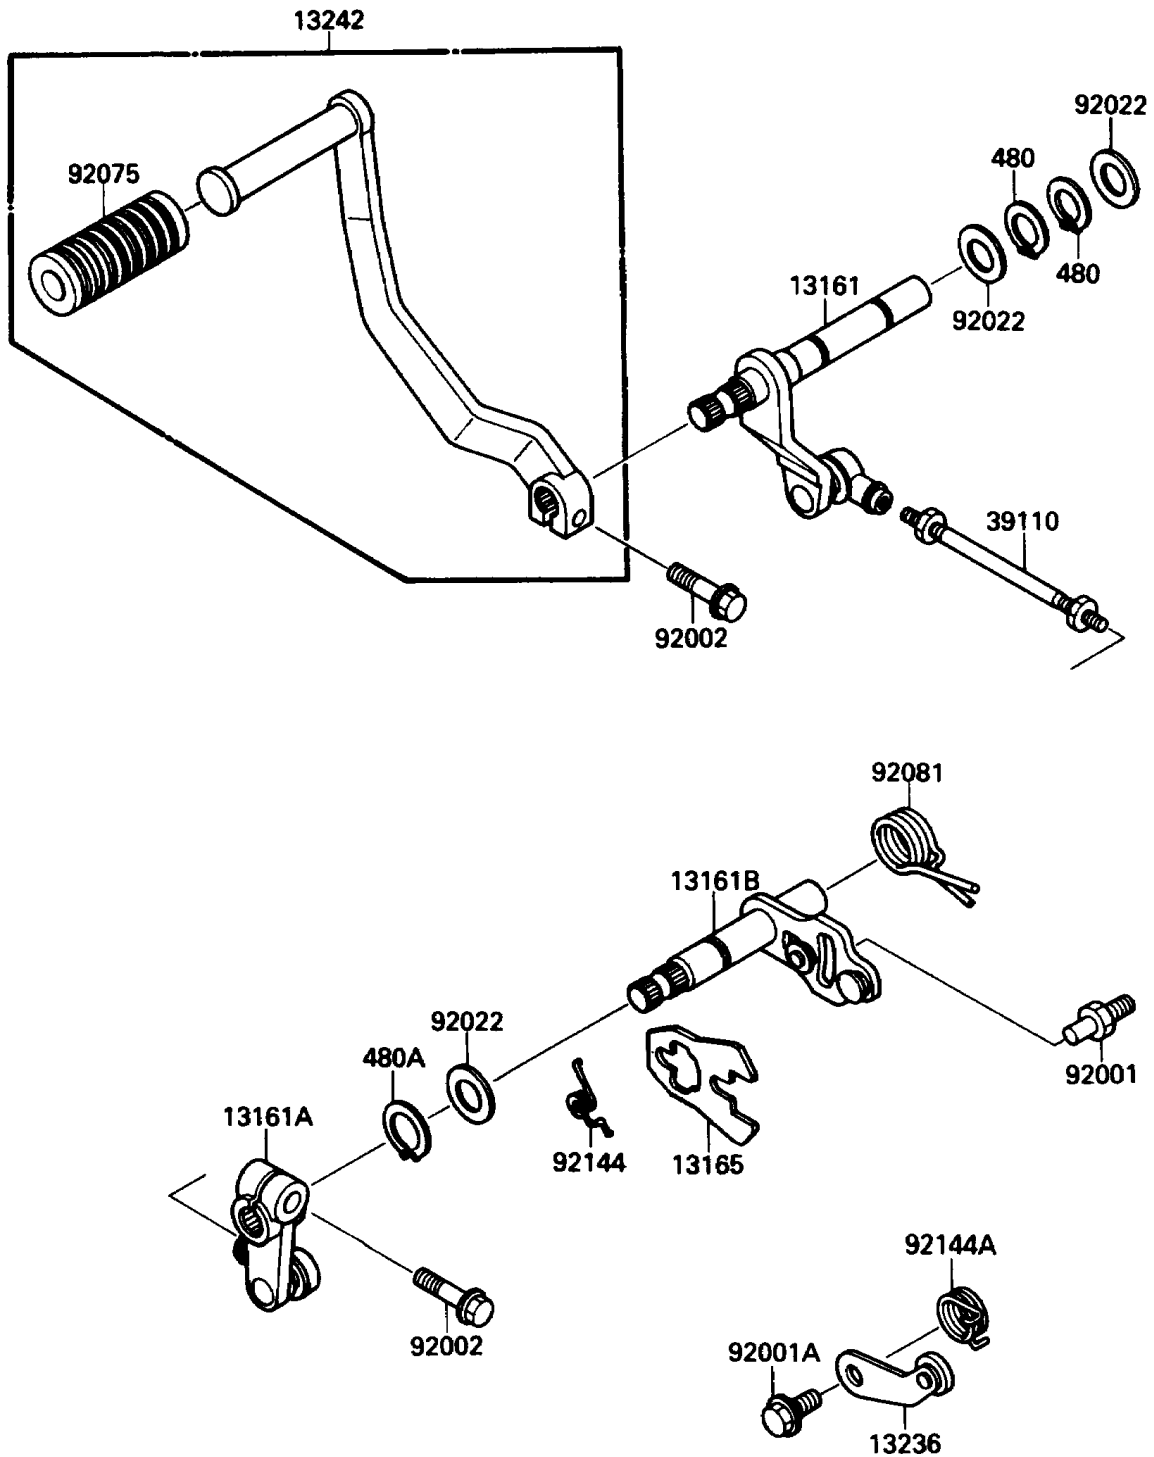

1989 Vulcan 88

PARTS DIAGRAM

Gear Change Mechanism

E1370-0180

1989 Vulcan 88

PARTS LIST

Gear Change Mechanism

ITEM NAME

PART NUMBER

QUANTITY
