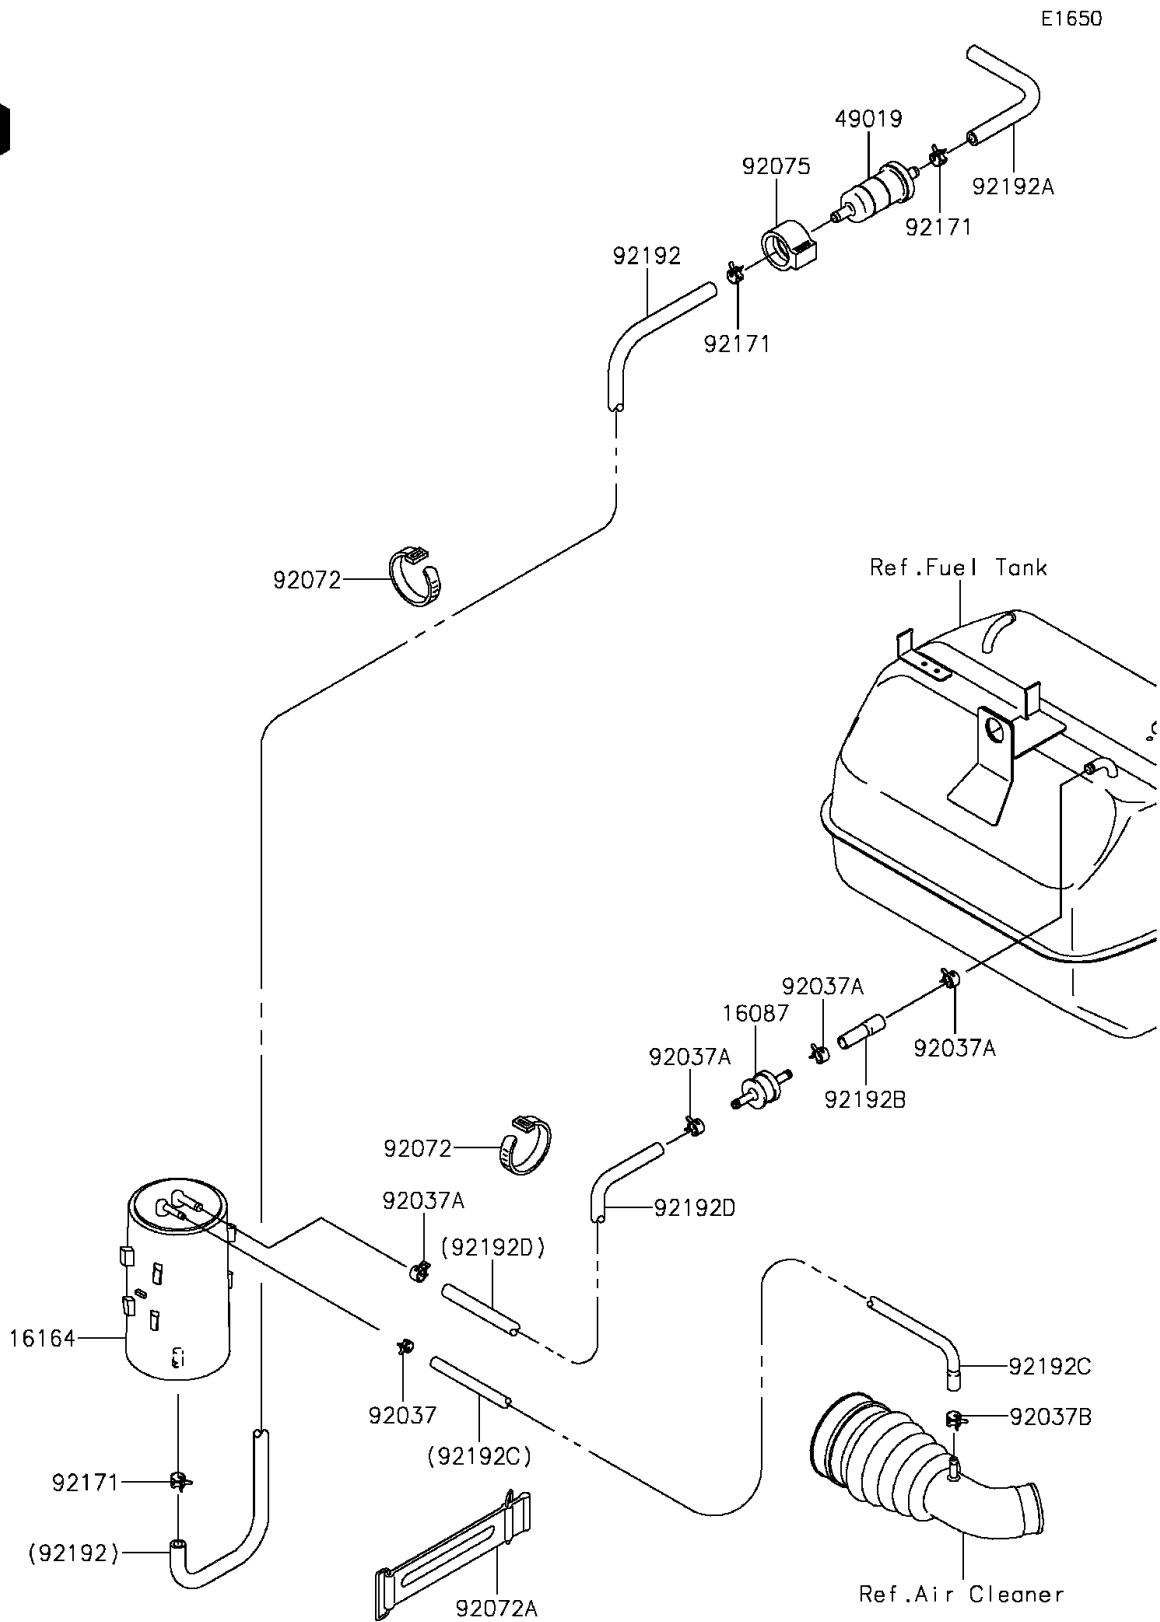

2016 MULE™ 610 4x4 XC SE

PARTS DIAGRAM

Fuel Evaporative System

2016 MULE™ 610 4x4 XC SE

PARTS LIST

Fuel Evaporative System

ITEM NAME

PART NUMBER

QUANTITY
