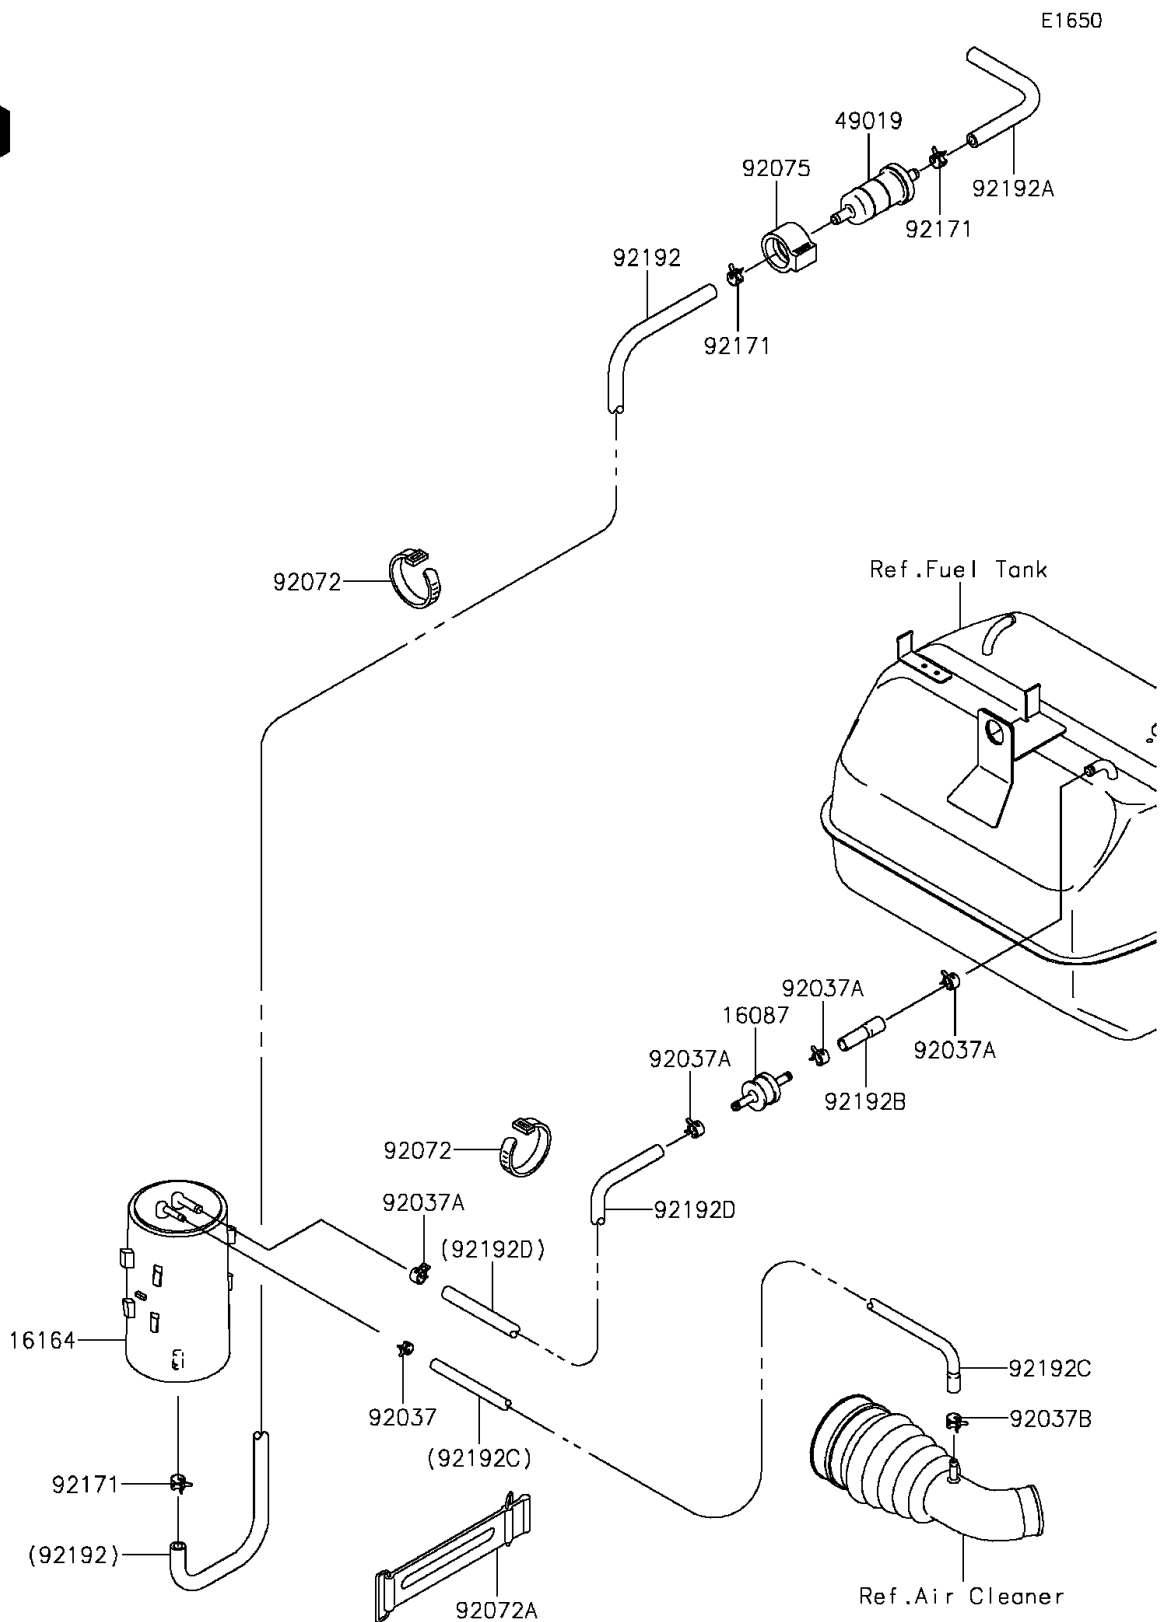

2014 MULE™ 610 4x4 XC SE

PARTS DIAGRAM

Fuel Evaporative System

2014 MULE™ 610 4x4 XC SE

PARTS LIST

Fuel Evaporative System

ITEM NAME	PART NUMBER	QUANTITY
VALVE-CHECK (Ref # 16087)	16087-0703	1
CANISTER (Ref # 16164)	16164-0007	1
FILTER-FUEL (Ref # 49019)	49019-1055	1
CLAMP,TUBE (Ref # 92037)	92037-1461	1
CLAMP,TUBE (Ref # 92037A)	92037-1505	4
CLAMP (Ref # 92037B)	92037-2113	1
BAND,L=186 (Ref # 92072)	92072-056	2
BAND,L=168 (Ref # 92072A)	92072-1306	1
DAMPER,FUEL FILTER (Ref # 92075)	92075-1853	1
CLAMP (Ref # 92171)	92171-0515	3
TUBE,CANISTER-FILTER (Ref # 92192)	92192-0592	1
TUBE,FILTER-AIR (Ref # 92192A)	92192-0609	1
TUBE,TANK-CHECK VALVE (Ref # 92192B)	92192-0769	1
TUBE,CANISTER-DUCT (Ref # 92192C)	92192-1027	1
TUBE,5.8X10.8X565 (Ref # 92192D)	92192-1177	1