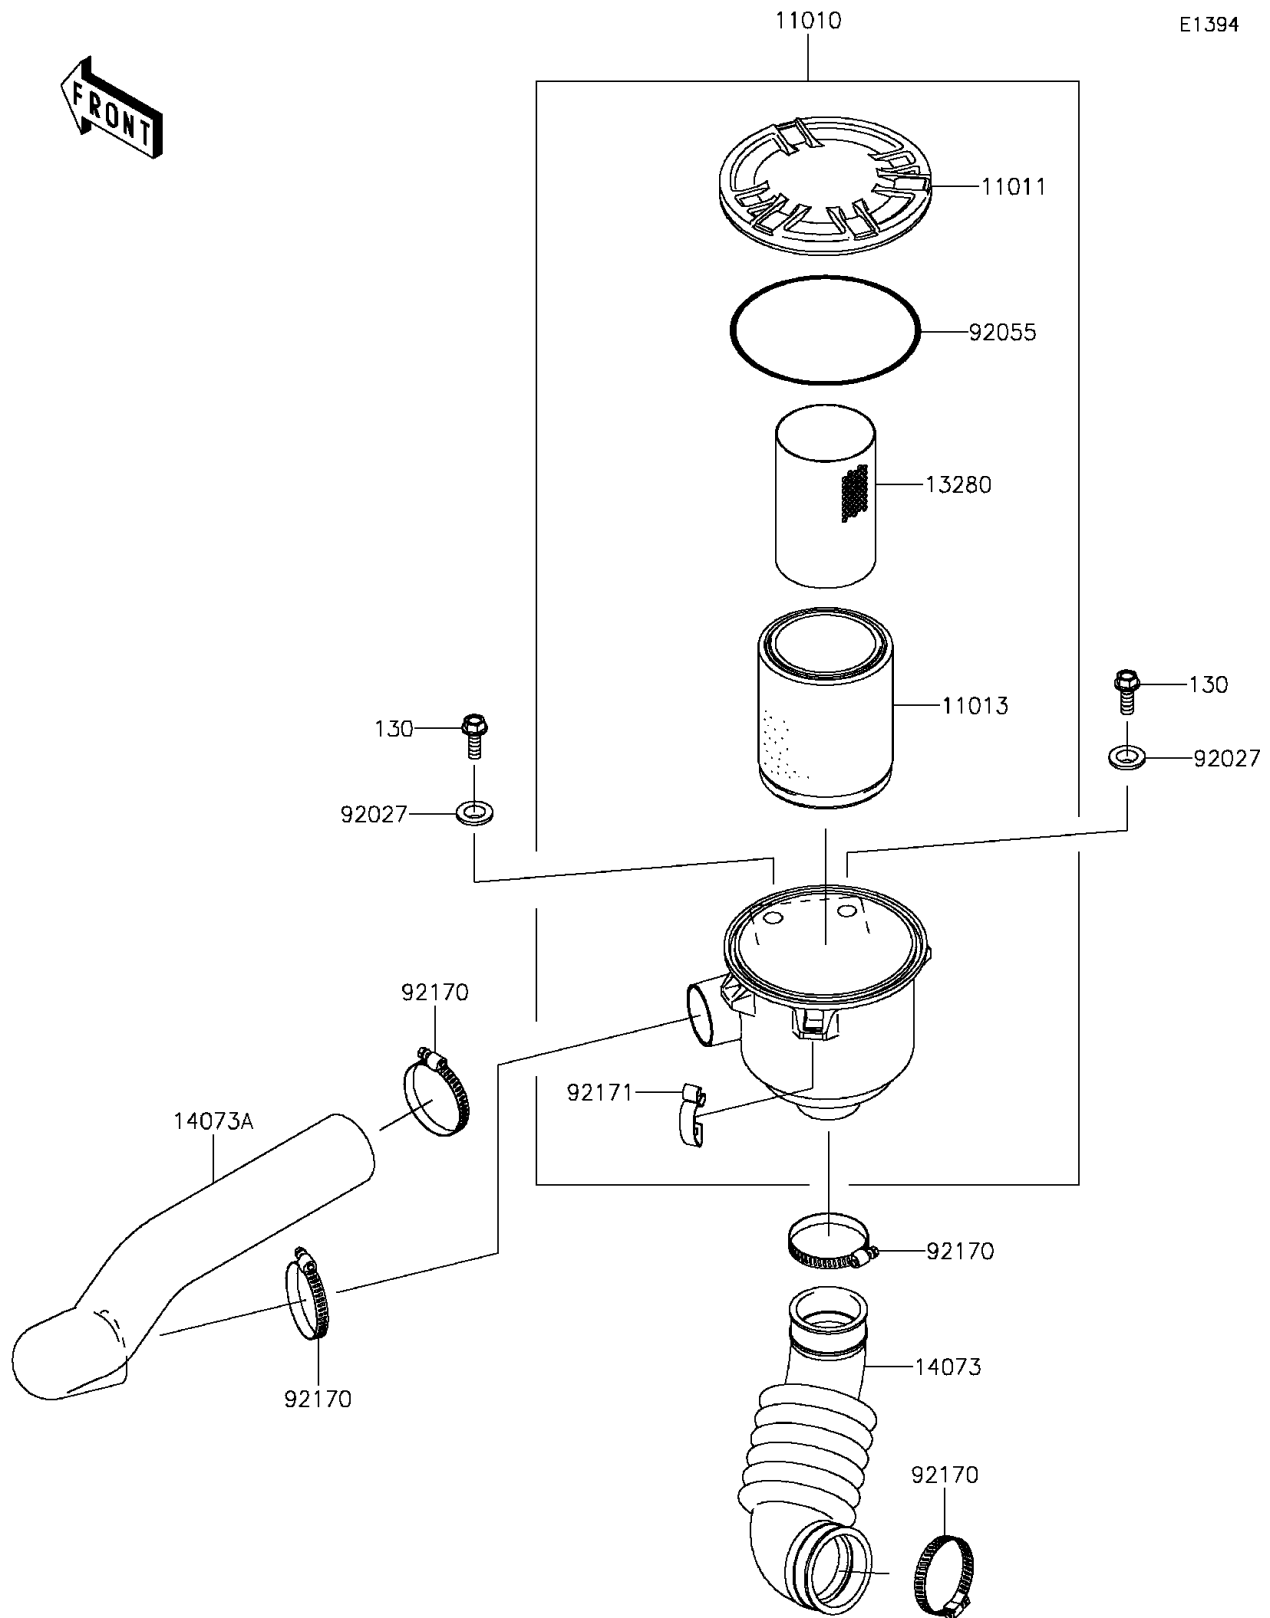

2016 MULE™ 610 4x4 XC SE

PARTS DIAGRAM

Air Cleaner-Belt Converter

2016 MULE™ 610 4x4 XC SE

PARTS LIST

Air Cleaner-Belt Converter

ITEM NAME

PART NUMBER

QUANTITY
