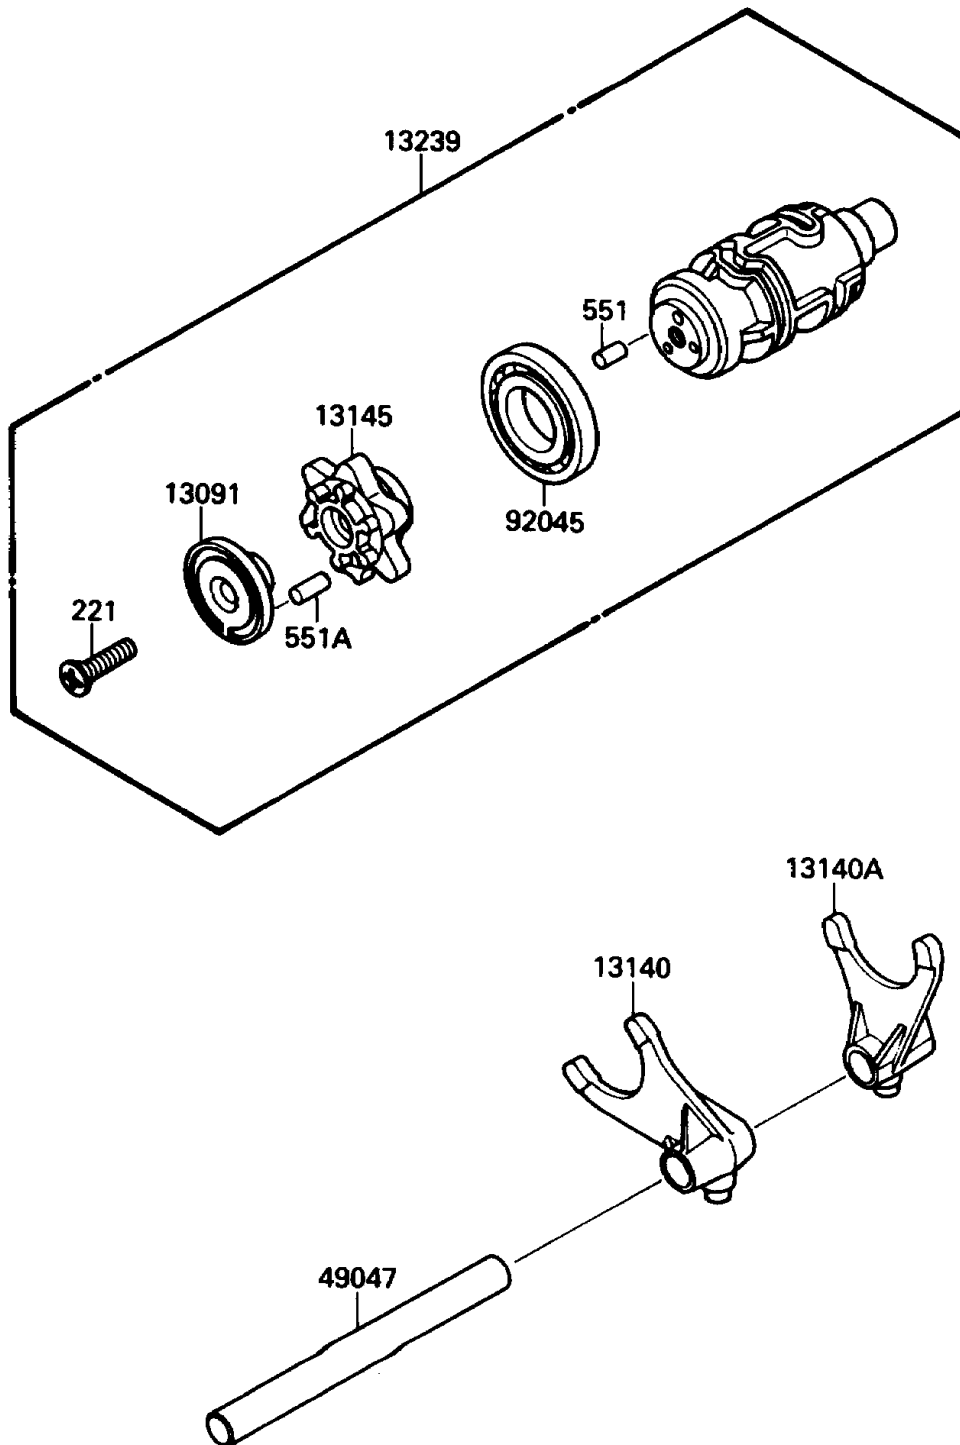

1989 Vulcan 88

PARTS DIAGRAM

Change Drum/Shift Fork

E1362-0122

1989 Vulcan 88

PARTS LIST

Change Drum/Shift Fork

ITEM NAME

PART NUMBER

QUANTITY
