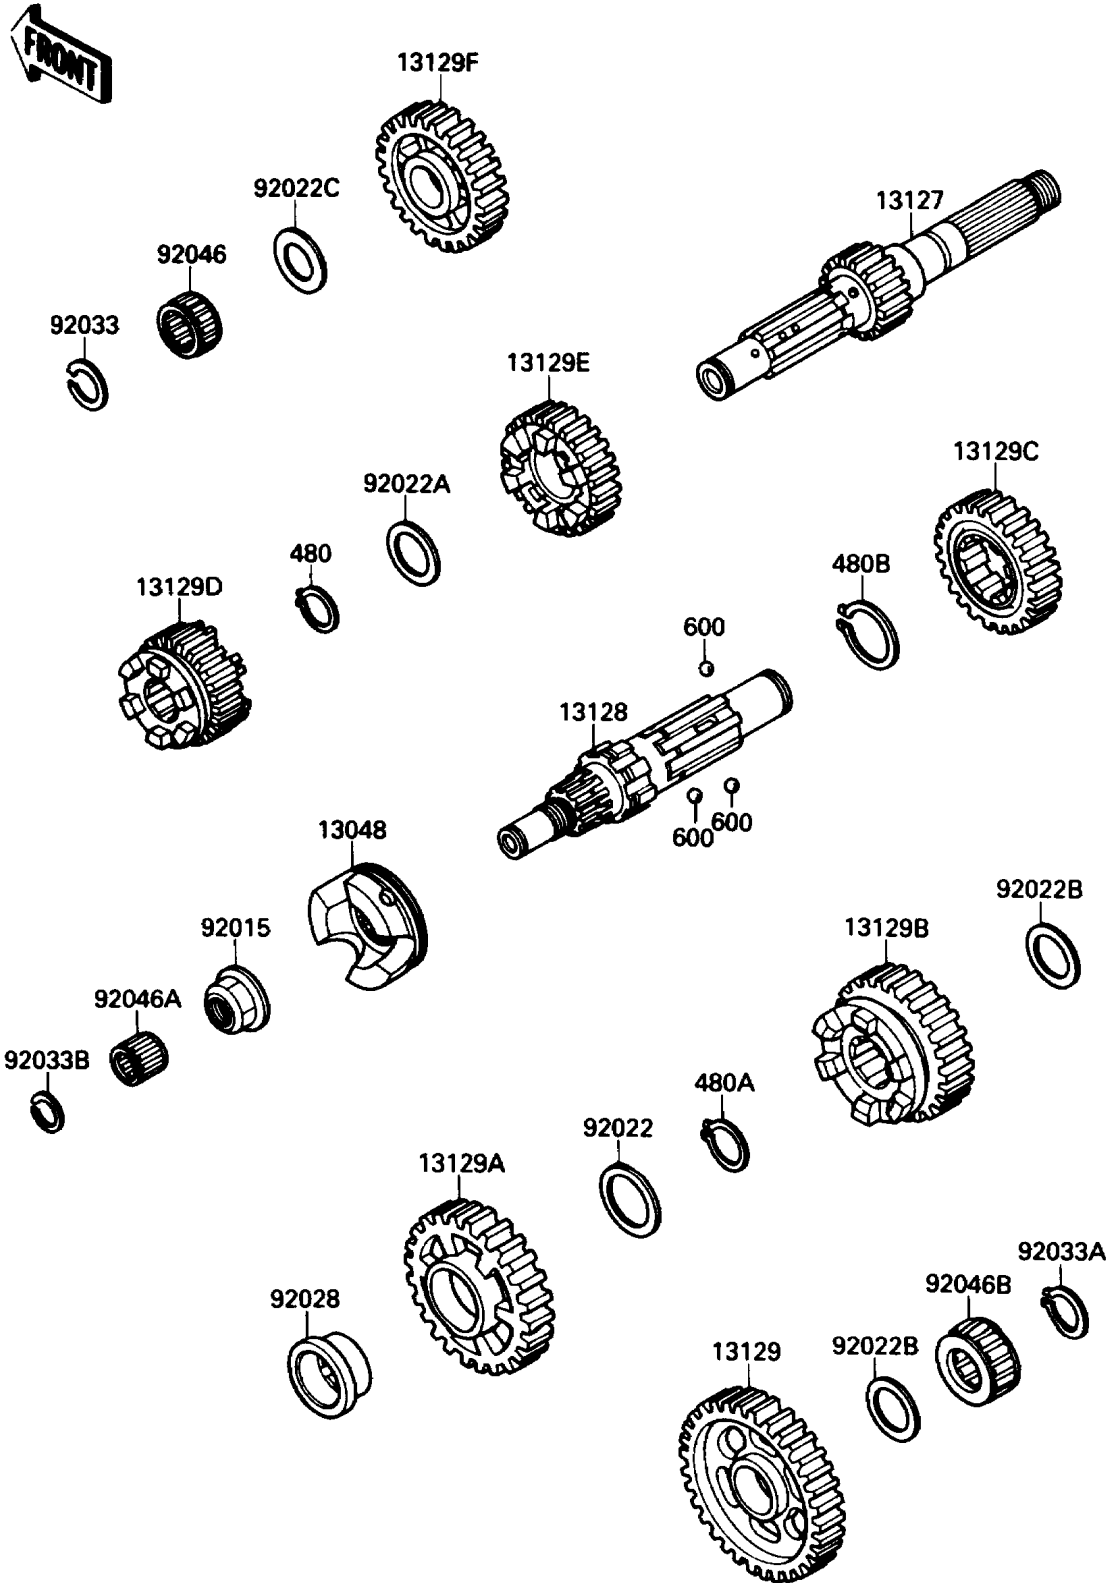

1989 Vulcan 88

PARTS DIAGRAM

Transmission

E1361-0188

1989 Vulcan 88

PARTS LIST

Transmission

Kawasaki

Let the Good Times Roll®

ITEM NAME

PART NUMBER

QUANTITY
