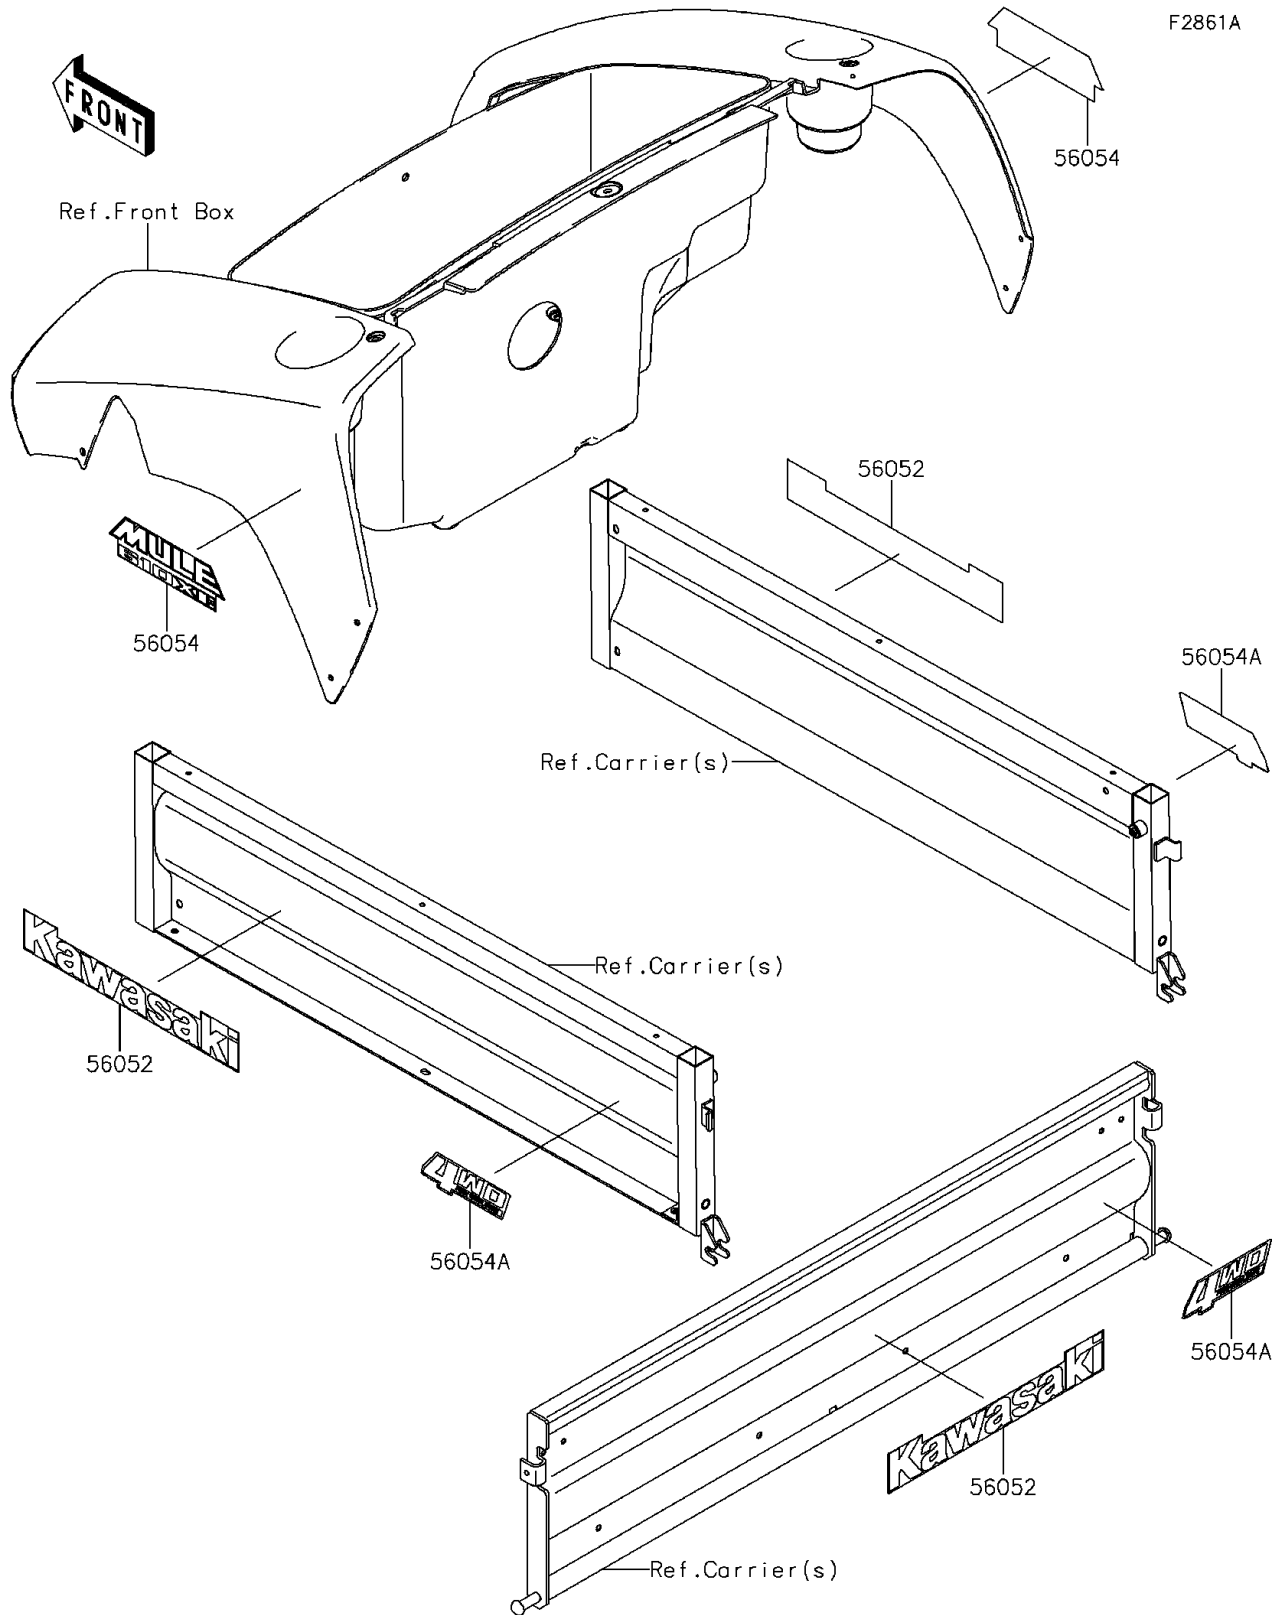

2015 MULE™ 610 4x4 XC CAMO

PARTS DIAGRAM

Decals(ECF-EFF)

2015 MULE™ 610 4x4 XC CAMO

PARTS LIST

Decals(ECF-EFF)

ITEM NAME

PART NUMBER

QUANTITY
