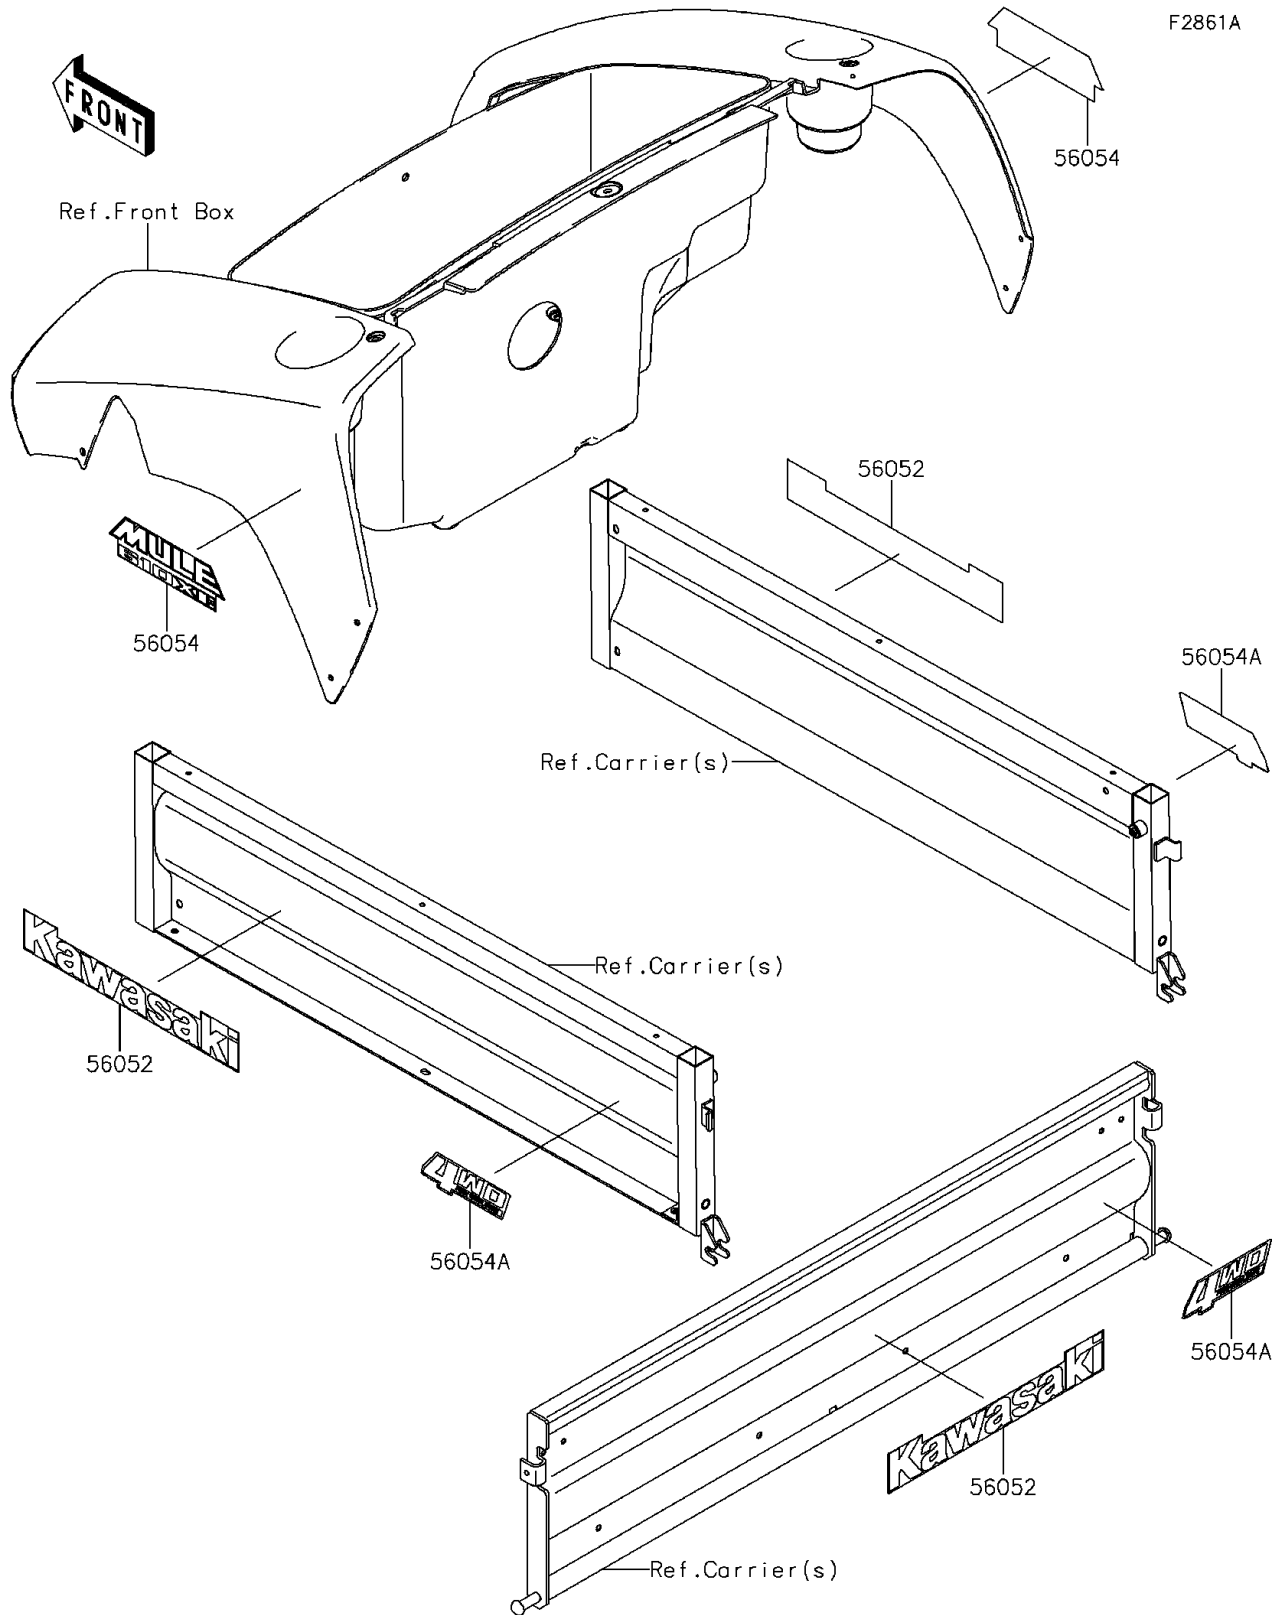

2012 MULE™ 610 4x4 XC CAMO

PARTS DIAGRAM

Decals(ECF-EFF)

2012 MULE™ 610 4x4 XC CAMO

PARTS LIST Decals(ECF-EFF)

ITEM NAME	PART NUMBER	QUANTITY
-----------	-------------	----------
