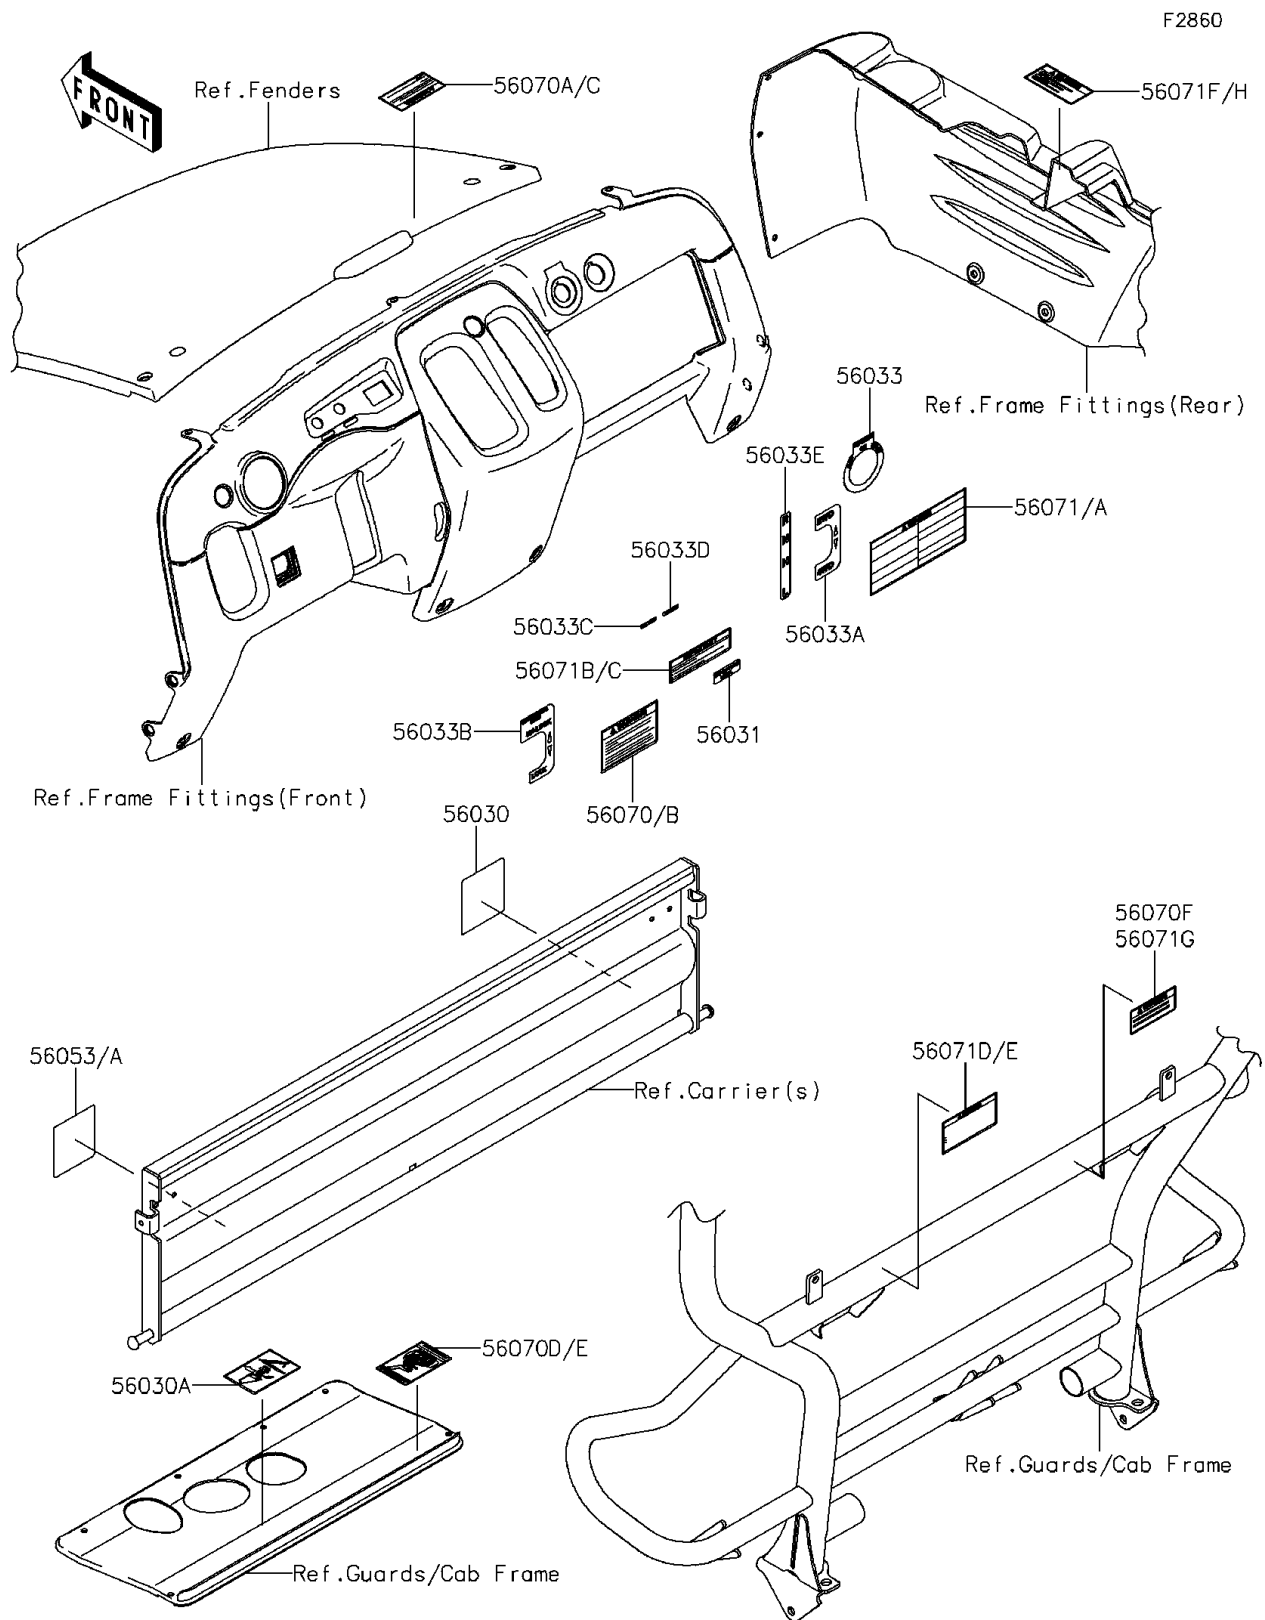

2012 MULE™ 610 4x4 XC CAMO

PARTS DIAGRAM

Labels

2012 MULE™ 610 4x4 XC CAMO

PARTS LIST

Labels

ITEM NAME	PART NUMBER	QUANTITY
LABEL,CARRIER HOOK OPERATION (Ref # 56030)	56030-0081	1
LABEL,OIL GAUGE (Ref # 56030A)	56030-0096	1
LABEL-MANUAL,BRAKE FLUID LEVEL (Ref # 56031)	56031-1818	1
LABEL-MANUAL,IGNITION (Ref # 56033)	56033-0051	1
LABEL-MANUAL,2/4WD (Ref # 56033A)	56033-0052	1
LABEL-MANUAL,DIFF LOCK (Ref # 56033B)	56033-0053	1
LABEL-MANUAL,OIL TEMP (Ref # 56033C)	56033-0054	1
LABEL-MANUAL,PARKING (Ref # 56033D)	56033-0055	1
LABEL-MANUAL,SHIFT (Ref # 56033E)	56033-0056	1
LABEL-SPECIFICATION,TIRE&LOAD (Ref # 56053)	56053-7544	1
LABEL-SPECIFICATION,TIRE&LOAD (Ref # 56053A)	56053-7545	1
LABEL-WARNING,OFF-HIGHWAY (Ref # 56070)	56070-0050	1
LABEL-WARNING,BONNET OPERATION (Ref # 56070A)	56070-0053	1
LABEL,OFF-HIGHWAY (Ref # 56070B)	56070-0055	1
LABEL-WARNING,BONNET OPERATION (Ref # 56070C)	56070-0058	1
LABEL-WARNING,HOT SURFACES (Ref # 56070D)	56070-1125	1
LABEL,HOT SURFACES (Ref # 56070E)	56070-1234	1
LABEL-WARNING,BED RAISED (Ref # 56070F)	56070-7515	1
LABEL-WARNING,GENERAL (Ref # 56071)	56071-0101	1
LABEL-WARNING,GENERAL (Ref # 56071A)	56071-0109	1
LABEL-WARNING,SHIFT NOTICE (Ref # 56071B)	56071-0132	1
LABEL-WARNING,SHIFT NOTICE (Ref # 56071C)	56071-0133	1
LABEL-WARNING,GASOLINE (Ref # 56071D)	56071-0134	1
LABEL-WARNING,GASOLINE (Ref # 56071E)	56071-0135	1
LABEL-WARNING,GASOLINE (Ref # 56071F)	56071-7501	1
LABEL,BED RAISED (Ref # 56071G)	56071-7504	1
LABEL,GASOLINE (Ref # 56071H)	56071-7505	1