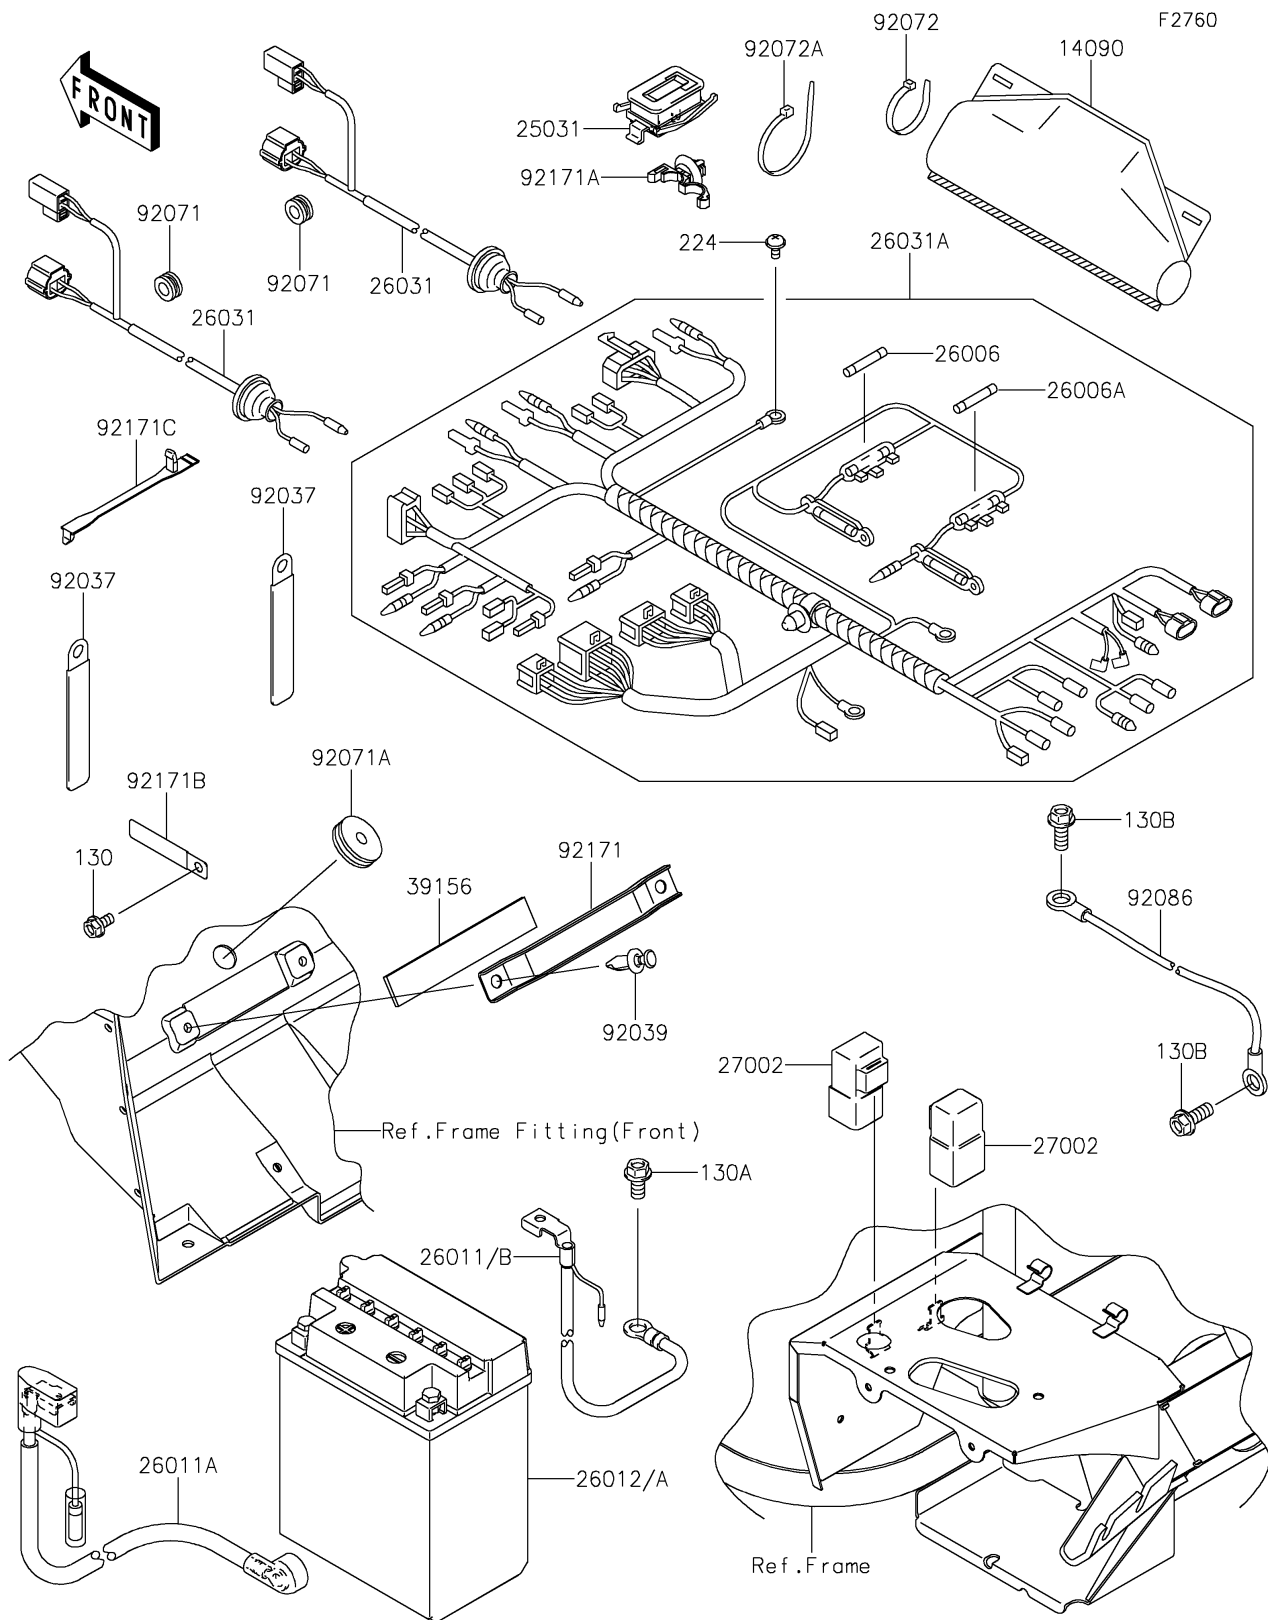

2015 MULE™ 610 4x4 XC CAMO

PARTS DIAGRAM

Chassis Electrical Equipment

2015 MULE™ 610 4x4 XC CAMO

PARTS LIST

Chassis Electrical Equipment

ITEM NAME	PART NUMBER	QUANTITY
-----------	-------------	----------
